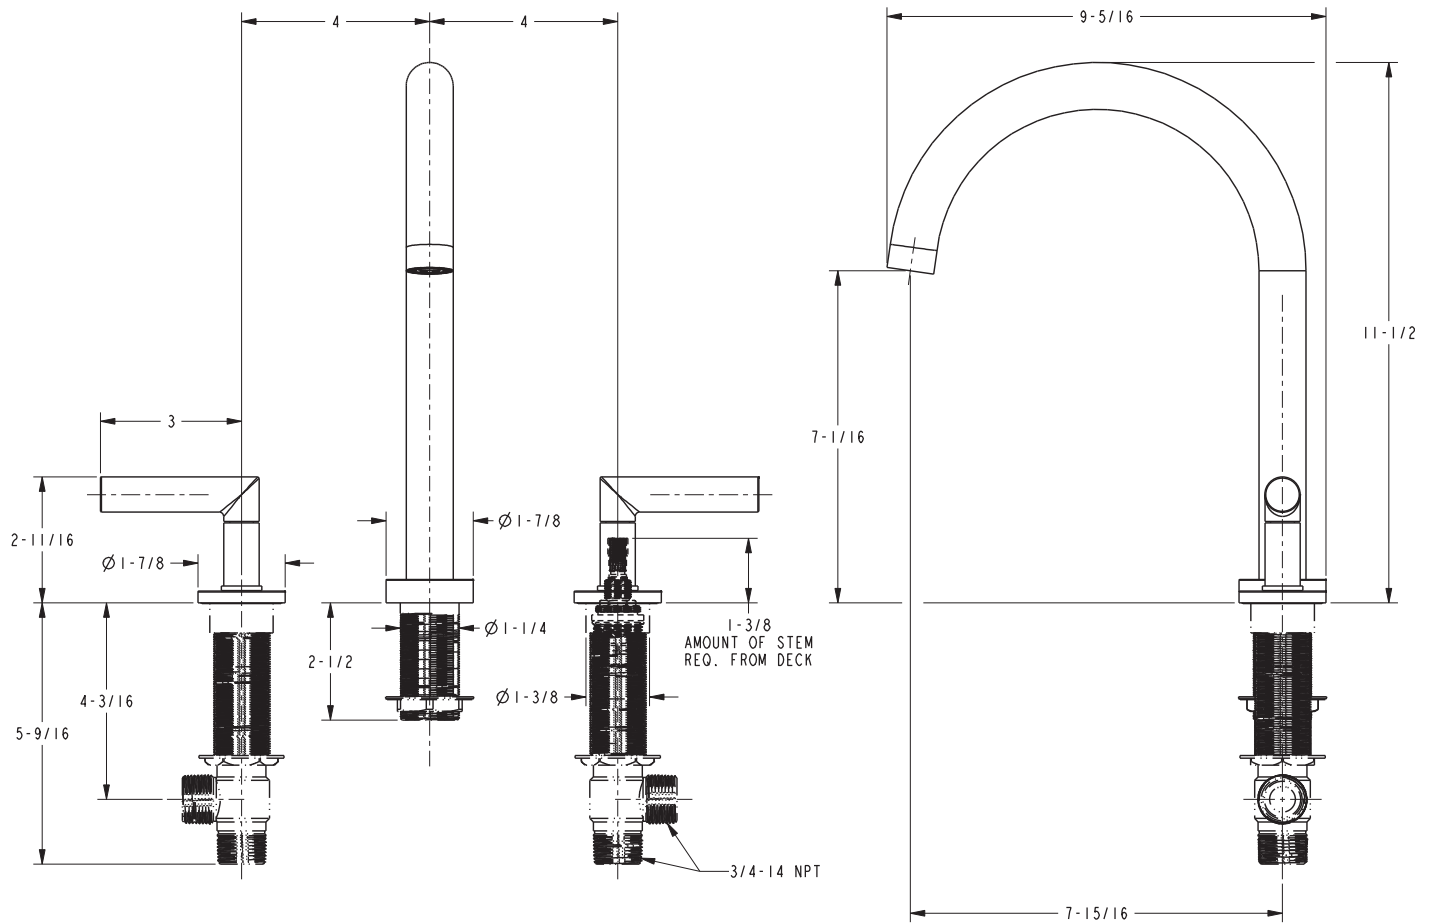

Features

- Solid brass construction
- ADA compliant contemporary lever handles
- 7-1/16" (17.9 cm) spout height at outlet
- 7-15/16" (20.2 cm) spout reach (c-c)
- 1.8 gallons (6.7 liters) per minute maximum flow rate showerhead
- Intended for use with Newport Brass rough valve kit (Required Accessory) which incorporates the following:
 - Brass valve bodies and spout nipple
 - Quarter-turn washerless ceramic disc 3/4" valve cartridges
 - Diverter valve and hoses as needed for handshower

Required Accessory

Application	Deck Tub Valve
Description	2-Valve Assembly With Quick Connect Spout Adapter
Inlet/Outlet	3/4"
Part Number	1-678
Image	

Product Specification Add "Color / Finish" suffix to Model number, below.

The Roman Tub with Handshower Deck Trim shall be made of solid brass construction. Roman Tub with Handshower Deck Trim shall incorporate ADA compliant contemporary lever handles. Product shall incorporate a 7-1/6" (17.9 cm) spout height at outlet and a 7-15/16" (20.7 cm) spout reach (c-c). Rough valve kit shall incorporate brass valve bodies with quarter-turn washerless ceramic disc 3/4" valve cartridges, a spout nipple and a diverter valve with hoses as needed for handshower. Roman Tub with Handshower Deck Trim shall be Newport Brass Model 3-3107/____ and Newport Brass rough valve kit shall be 1-678.

3-3107

PRODUCT DIMENSIONS *(Units are in inches)*

Pavani Roman Tub Handshower Deck Trim

3-3107

Page 2 of 2 Spec_3-3107_a_3.18

NEWPORT BRASS
Flawless Beauty. From Faucet to Finish.™

t: 949.417.5207 | www.newportbrass.com
©2017 Brasstech, Inc.