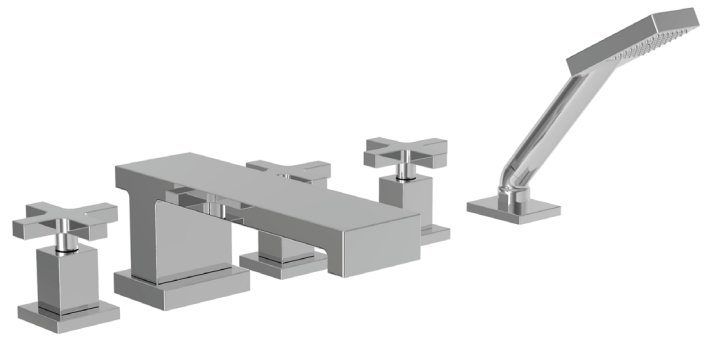

Features

- Solid brass construction
- ADA compliant contemporary cross handles
- 2-1/2" (6.4 cm) spout height at outlet
- 8-3/8" (21.3 cm) spout reach (c-c)
- 1.8 gallons (6.7 liters) per minute maximum flow rate showerhead
- Intended for use with Newport Brass rough valve kit (Required Accessory) which incorporates the following:
  - Brass valve bodies and quick-connect spout fitting
  - Quarter-turn washerless ceramic disc 3/4" valve cartridges
  - Diverter valve and hoses as needed for handshower

Roman Tub with Handshower Deck Trim

3-2997

Codes / Standards Compliance

Meets or exceeds the following at date of manufacture:

- ASME A112.18.1/CSA B125.1
- IAPMO/cUPC
- IPC
- ADA
- ICC/ANSI A117.1
- EPA Watersense
- All applicable US Federal and State material regulations

Colors / Finishes

- 10B: Oil Rubbed Bronze
- 15: Polished Nickel
- 15S: Satin Nickel - PVD
- 26: Polished Chrome
- Other: Refer to the Newport Brass catalog for additional color/finish options.

Specified Model

Model	Description	Colors | Finishes
3-2997	Roman Tub with Handshower Deck Trim	☐ 10B ☐ 15 ☐ 15S ☐ 26 ☐ Other

Required Accessory: Trim, above, and Rough Valve Kit, below, must both be specified

Application	Deck Tub Valve
Description	3-Valve Assembly With Quick Connect Spout Adapter
Inlet/Outlet	3/4"
Part Number	1-666
Image	

Product Specification: Add "Color / Finish" suffix to Model number, below.

The Roman Tub with Handshower Deck Trim shall be made of solid brass construction. Roman Tub with Handshower Deck Trim shall incorporate ADA compliant contemporary cross handles. Product shall incorporate a 2-1/2" (6.4 cm) spout height at outlet and a 8-3/8" (21.3 cm) spout reach (c-c). Rough valve kit shall incorporate brass valve bodies with quarter-turn washerless ceramic disc 3/4" valve cartridges, a spout nipple and a diverter valve with hoses as needed for handshower. Roman Tub with Handshower Deck Trim shall be Newport Brass Model 3-2997/____ and Newport Brass rough valve kit shall be 1-666.