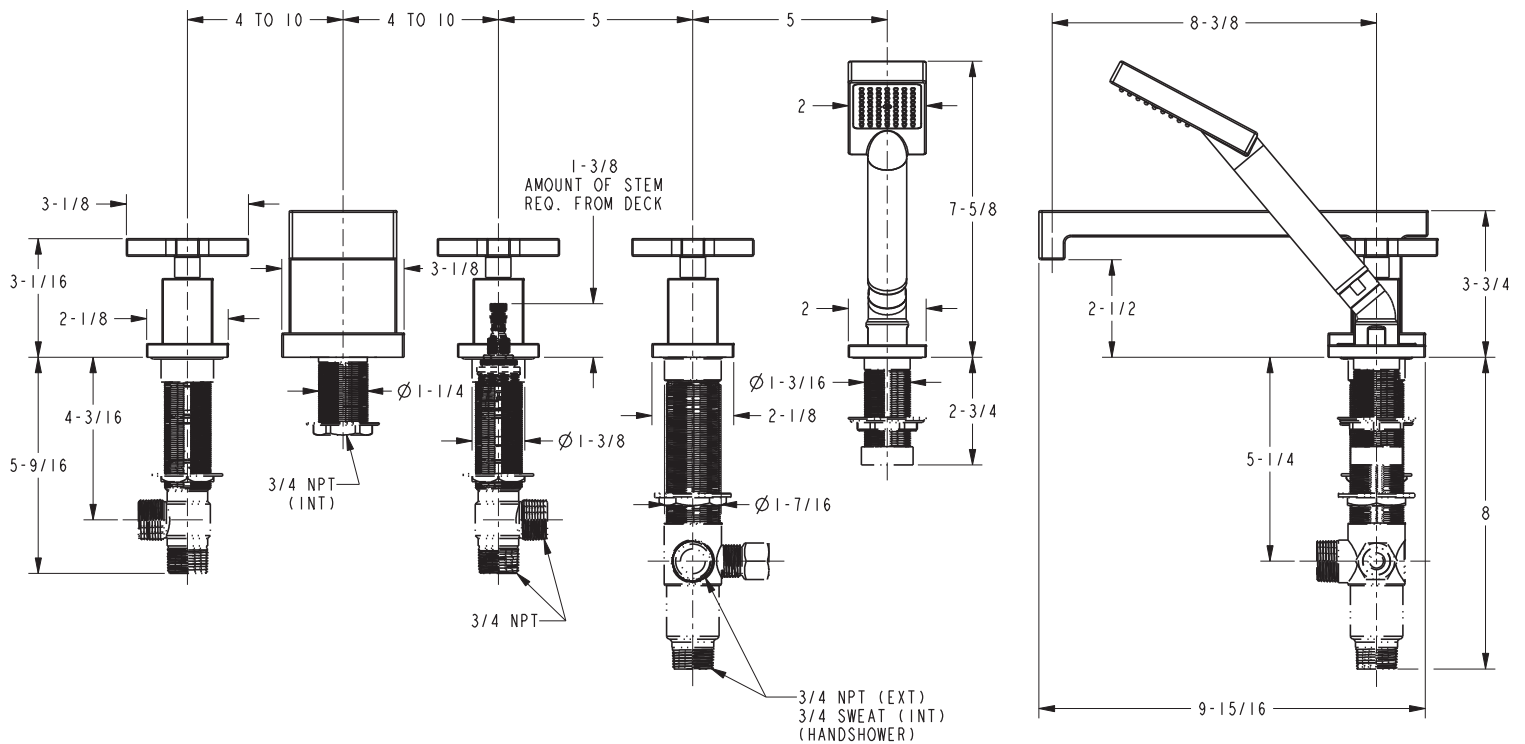

3-2997

PRODUCT DIMENSIONS *(Units are in inches)*

Skylar Roman Tub with Handshower Deck Trim 3-2997