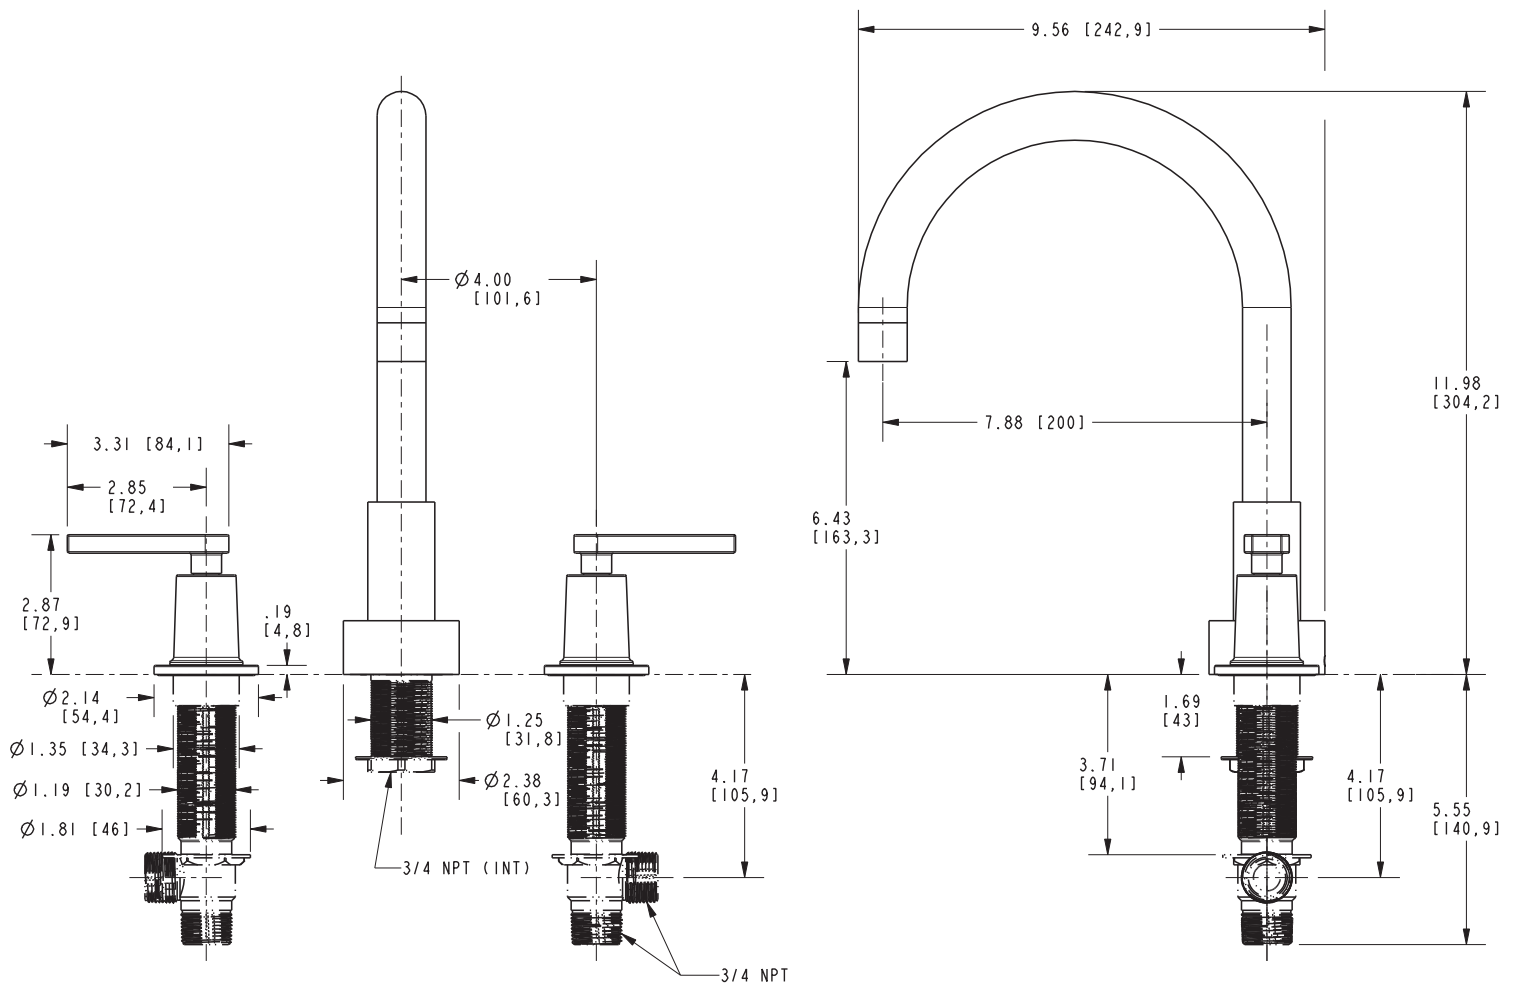

DORRANCE

Roman Tub Deck Trim

3-2976

Features

- Solid brass construction
- ADA compliant contemporary lever handles
- 6-7/16" (16.4 cm) spout height at outlet
- 7-7/8" (20.0 cm) spout reach (c-c)
- Intended for use with Newport Brass rough valve kit (Required Accessory) which incorporates the following:
 - Brass valve bodies and quick-connect spout fitting
 - Quarter-turn washerless ceramic disc 3/4" valve cartridges

Required Accessory: Trim, above, and Rough Valve Kit, below, must both be specified

Application	Roman Tub with Handshower				
Description	Hot Valve	Cold Valve	Spout Quick-Connect Fitting	Poly-Braided Hose	Handshower Diverter
Inlet/Outlet	3/4"	3/4"	3/4"	3/4"	3/4" / 1/2"
Part Number	1-665				
Image					

Product Specification: Add "Color / Finish" suffix to Model number, below.

The Roman Tub Deck Trim shall be made of solid brass construction. Roman Tub Deck Trim shall incorporate ADA compliant contemporary lever handles. Product shall incorporate a 6-7/16" (16.4 cm) spout height at outlet and a 7-7/8" (20.0 cm) spout reach (c-c). Rough valve kit shall incorporate brass valve bodies with quarter-turn washerless ceramic disc 3/4" valve cartridges and a quick-connect spout fitting. Roman Tub Deck Trim shall be Newport Brass Model 3-2976/_____ and Newport Brass rough valve kit shall be 1-665.

3-2976

PRODUCT DIMENSIONS *(Units are in inches)*

Dorrance Roman Tub with Deck Trim 3-2976