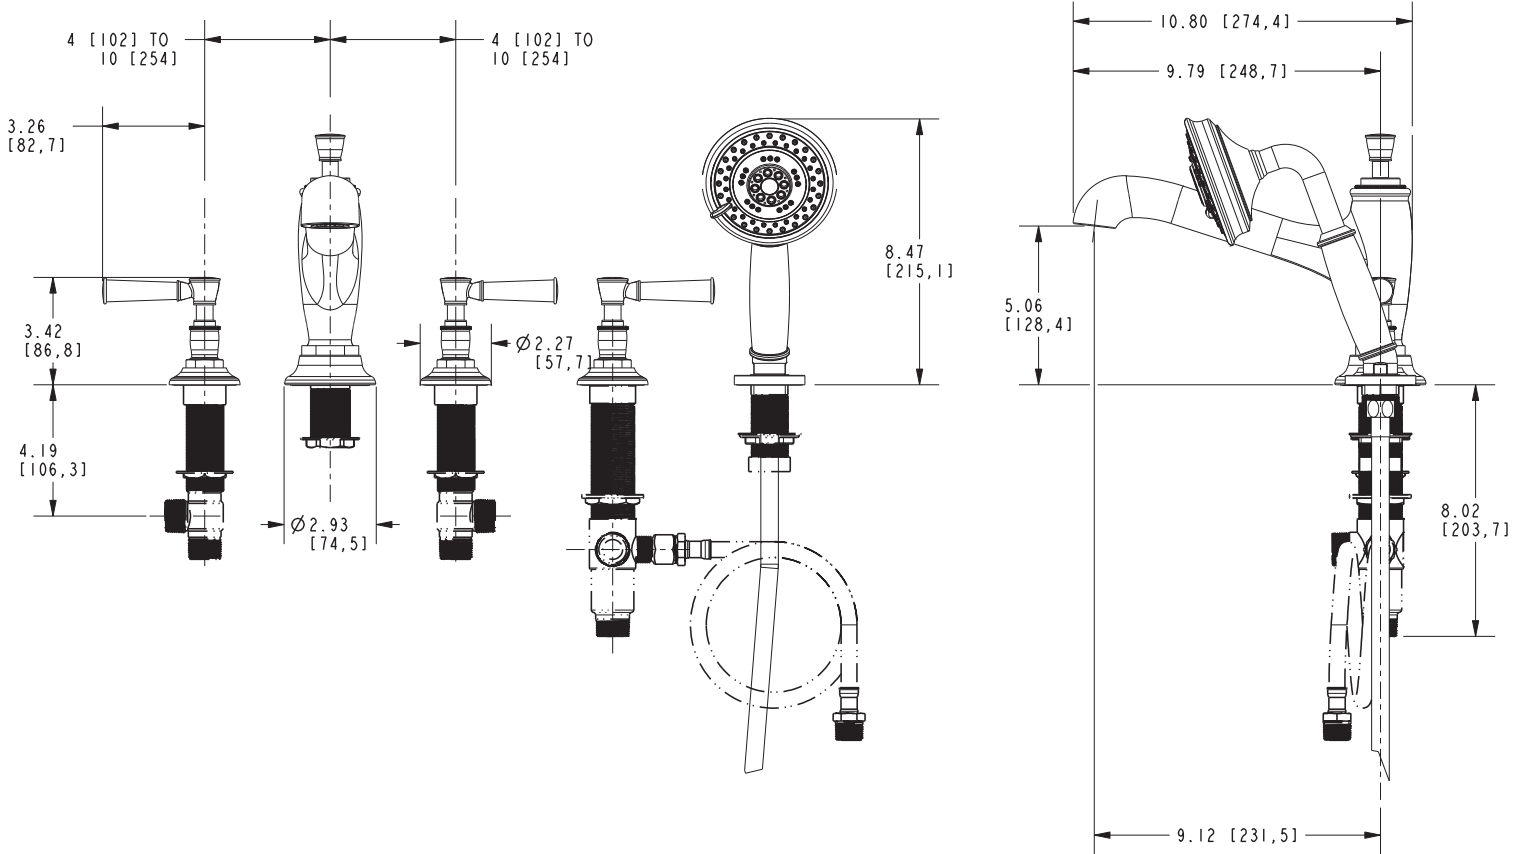

Features

- Solid brass construction
- ADA compliant traditional lever handles
- 5-1/16" (12.9 cm) spout height at outlet
- 9-1/8" (23.2 cm) spout reach (c-c)
- 1.8 gallons (6.7 liters) per minute handshower maximum flow rate
- Intended for use with Newport Brass rough valve kit (Required Accessory) which incorporates the following:
 - Brass valve bodies and quick-connect spout fitting
 - Quarter-turn washerless ceramic disc 3/4" valve cartridges
 - Diverter valve and hoses as needed for handshower

Required Accessory: **Trim, above, and Rough Valve Kit, below, must both be specified**

Application	Deck Tub Valve
Description	3-Valve Assembly With Quick Connect Spout Adapter
Inlet/Outlet	3/4"
Part Number	1-666
Image	

Product Specification: **Add "Color / Finish" suffix to Model number, below.**

The Roman Tub with Handshower Deck Trim shall be made of solid brass construction. Roman Tub with Handshower Deck Trim shall incorporate ADA compliant traditional lever handles. Product shall incorporate a 5-1/16" (12.9 cm) spout height at outlet and a 9-1/8" (23.2 cm) spout reach (c-c). Rough valve kit shall incorporate brass valve bodies with quarter-turn washerless ceramic disc 3/4" valve cartridges, a quick-connect spout fitting and a diverter valve with hoses as needed for handshower. Roman Tub with Handshower Deck Trim shall be Newport Brass Model 3-2917/____ and Newport Brass rough valve kit shall be 1-666.

3-2917

PRODUCT DIMENSIONS *(Units are in inches)*

Vander Roman Tub with Handshower Deck Trim[®] 3-2917