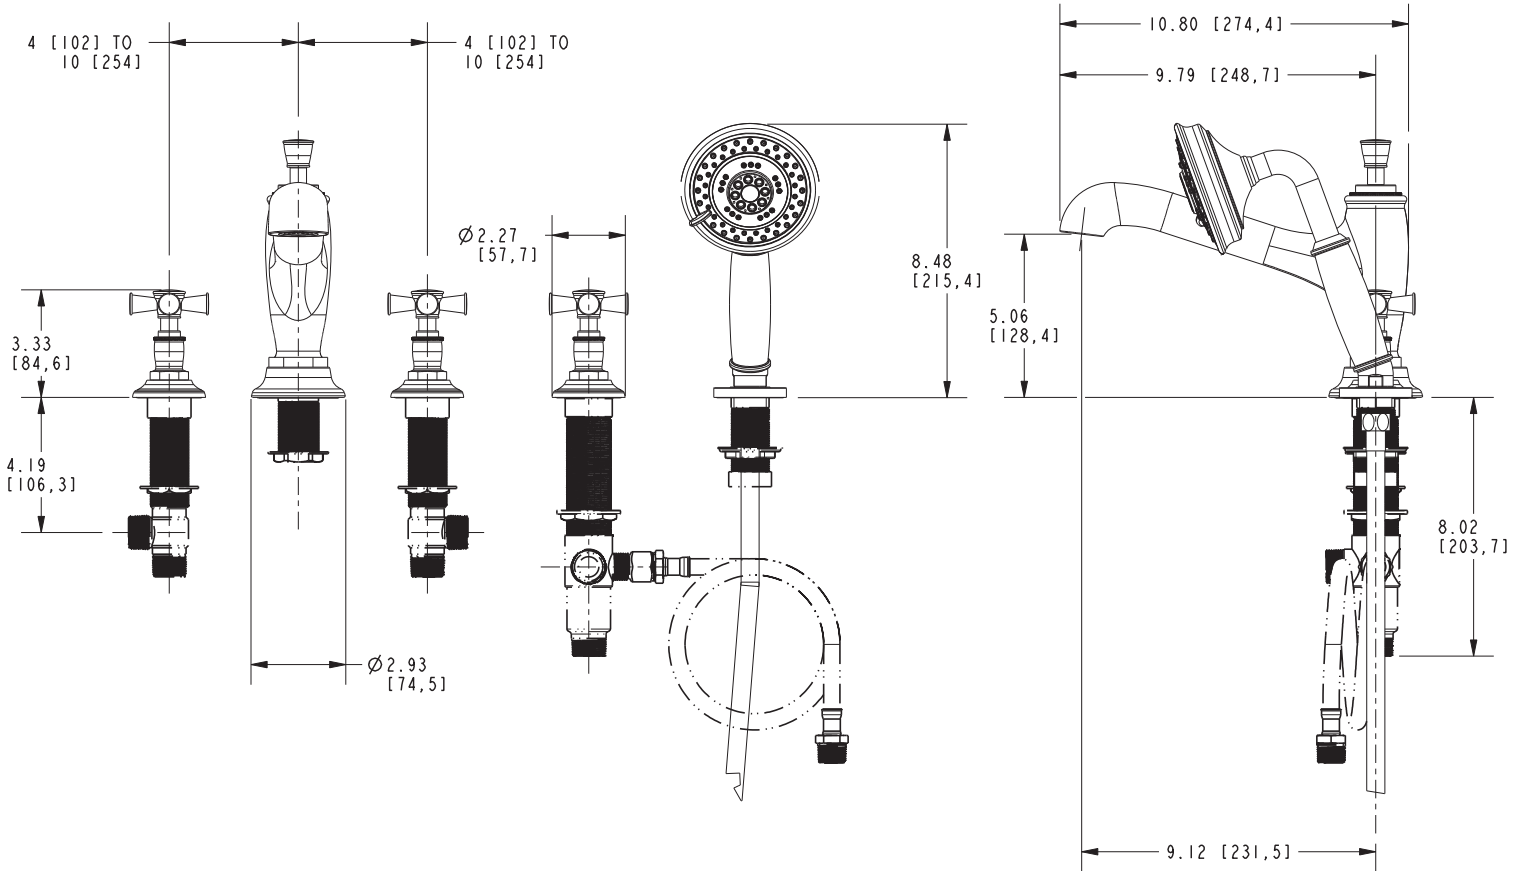

Features

- Solid brass construction
- ADA compliant traditional cross handles
- 5-1/16" (12.9 cm) spout height at outlet
- 9-1/8" (23.2 cm) spout reach (c-c)
- 1.8 gallons (6.7 liters) per minute handshower maximum flow rate
- Intended for use with Newport Brass rough valve kit (Required Accessory) which incorporates the following:
 - Brass valve bodies and quick-connect spout fitting
 - Quarter-turn washerless ceramic disc 3/4" valve cartridges
 - Diverter valve and hoses as needed for handshower

Required Accessory: Trim, above, and Rough Valve Kit, below, must both be specified

Application	Deck Tub Valve
Description	3-Valve Assembly With Quick Connect Spout Adapter
Inlet/Outlet	3/4"
Part Number	1-666
Image	

Product Specification: Add "Color / Finish" suffix to Model number, below.

The Roman Tub with Handshower Deck Trim shall be made of solid brass construction. Roman Tub with Handshower Deck Trim shall incorporate ADA compliant traditional cross handles. Product shall incorporate a 5-1/16" (12.9 cm) spout height at outlet and a 9-1/8" (23.2 cm) spout reach (c-c). Rough valve kit shall incorporate brass valve bodies with quarter-turn washerless ceramic disc 3/4" valve cartridges, a quick-connect spout fitting and a diverter valve with hoses as needed for handshower. Roman Tub with Handshower Deck Trim shall be Newport Brass Model 3-2907/____ and Newport Brass rough valve kit shall be 1-666.

3-2907

PRODUCT DIMENSIONS *(Units are in inches)*

Vander Roman Tub with Handshower Deck Trim 3-2907