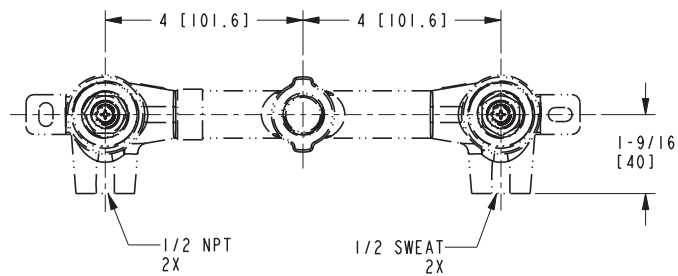

METROPOLE

Features

- Solid brass construction
- ADA compliant traditional lever handles
- 7-1/2" (19.1 cm) spout reach (wall-to-center)
- 1/2" NPT spout inlet fitting
- Intended for use with Newport Brass rough valve as specified (Required Accessory)
- Rough valve incorporates a brass valve body assembly
- Rough valve incorporates quarter-turn washerless ceramic disc valve cartridges

Required Accessory

Application	Wall Lavatory Valve
Description	2-Cartridge Assembly
Inlet/Outlet	1/2"
Part Number	1-532T
Image	

Product Specification Add "Color / Finish" suffix to Model number, below.

The Wall-Mounted Lavatory Faucet shall be made of solid brass construction. Wall-Mounted Lavatory Faucet shall incorporate ADA compliant lever handles and a 7-1/2" (19.1 cm) spout (wall-to-center) that incorporates a 1/2" NPT inlet fitting. Rough valve shall incorporate a brass valve body assembly and quarter-turn washerless ceramic disc valve cartridges. Wall-Mounted Lavatory Faucet shall be Newport Brass Model 3-1201/_____ and Newport Brass rough valve shall be 1-532T.

3-1201

PRODUCT DIMENSIONS *(Units are in inches)*

NOTES:

 CUT ALL-THREAD 1/2" SHORTER THAN STEM.

Metropole Wall-Mounted Lavatory Faucet 3-1201