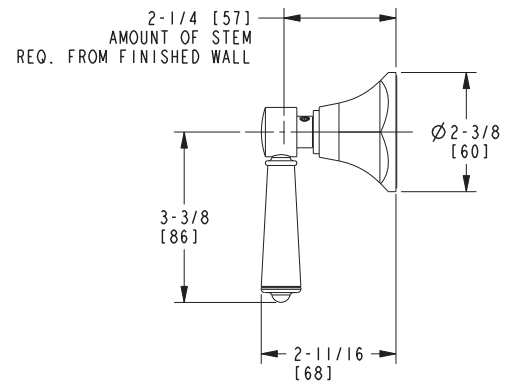

METROPOLE

Features

- Solid brass construction
- ADA compliant traditional lever handles
- 7-1/2" (19.1 cm) spout reach (wall-to-center)
- 1/2" NPT spout inlet fitting
- Intended for use with Newport Brass rough valve as specified (Required Accessory)
- Rough valve incorporates a brass valve body assembly
- Rough valve incorporates quarter-turn washerless ceramic disc valve cartridges

Required Accessory

Application	Wall Lavatory Valve
Description	2-Cartridge Assembly
Inlet/Outlet	1/2"
Part Number	1-532T
Image	

Product Specification Add "Color / Finish" suffix to Model number, below.

The Wall-Mounted Lavatory Faucet shall be made of solid brass construction. Wall-Mounted Lavatory Faucet shall incorporate ADA compliant lever handles and a 7-1/2" (19.1 cm) spout (wall-to-center) that incorporates a 1/2" NPT inlet fitting. Rough valve shall incorporate a brass valve body assembly and quarter-turn washerless ceramic disc valve cartridges. Wall-Mounted Lavatory Faucet shall be Newport Brass Model 3-1201/_____ and Newport Brass rough valve shall be 1-532T.

3-1201

PRODUCT DIMENSIONS *(Units are in inches)*

NOTES:

 CUT ALL-THREAD 1/2" SHORTER THAN STEM.

Metropole Wall-Mounted Lavatory Faucet 3-1201