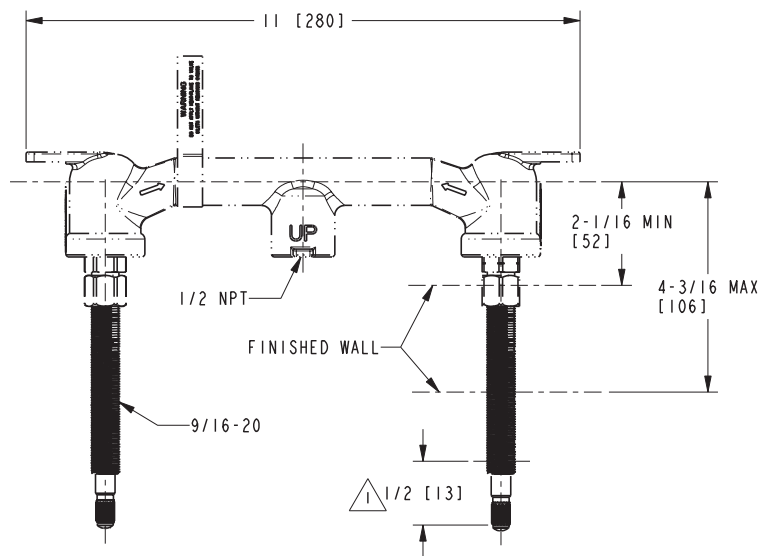

METROPOLE

Features

- Solid brass construction
- ADA compliant traditional lever handles
- 7-1/2" (19.1 cm) spout reach (wall-to-center)
- 1/2" NPT spout inlet fitting
- Intended for use with Newport Brass rough valve as specified (Required Accessory)
- Rough valve incorporates a brass valve body assembly
- Rough valve incorporates quarter-turn washerless ceramic disc valve cartridges

Required Accessory

Application	Wall Lavatory Valve
Description	2-Cartridge Assembly
Inlet/Outlet	1/2"
Part Number	1-532T
Image	

Product Specification Add "Color / Finish" suffix to Model number, below.

The Wall-Mounted Lavatory Faucet shall be made of solid brass construction. Wall-Mounted Lavatory Faucet shall incorporate ADA compliant lever handles and a 7-1/2" (19.1 cm) spout (wall-to-center) that incorporates a 1/2" NPT inlet fitting. Rough valve shall incorporate a brass valve body assembly and quarter-turn washerless ceramic disc valve cartridges. Wall-Mounted Lavatory Faucet shall be Newport Brass Model 3-1201/_____ and Newport Brass rough valve shall be 1-532T.

3-1201

PRODUCT DIMENSIONS *(Units are in inches)*

NOTES:

 CUT ALL-THREAD 1/2" SHORTER THAN STEM.

Metropole Wall-Mounted Lavatory Faucet 3-1201