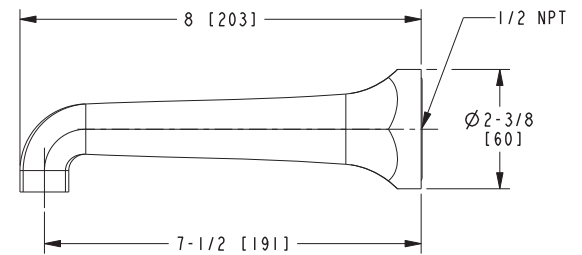

Required Accessory

Application	Wall Lavatory Valve
Description	2-Cartridge Assembly
Inlet/Outlet	1/2"
Part Number	1-532T
Image	

Product Specification Add "Color / Finish" suffix to Model number, below.

The Wall-Mounted Lavatory Faucet shall be made of solid brass construction. Wall-Mounted Lavatory Faucet shall incorporate ADA compliant lever handles and a 7-1/2" (19.1 cm) spout (wall-to-center) that incorporates a 1/2" NPT inlet fitting. Rough valve shall incorporate a brass valve body assembly and quarter-turn washerless ceramic disc valve cartridges. Wall-Mounted Lavatory Faucet shall be Newport Brass Model 3-1201/_____ and Newport Brass rough valve shall be 1-532T.

3-1201

PRODUCT DIMENSIONS *(Units are in inches)*

NOTES:

 CUT ALL-THREAD 1/2" SHORTER THAN STEM.

Metropole Wall-Mounted Lavatory Faucet 3-1201