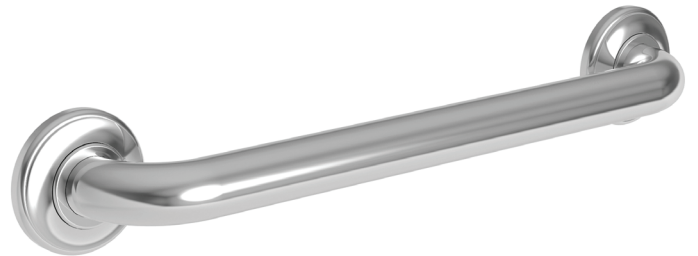

Features

- Solid brass construction
- Two-post design
- Complements Sutton product series

Grab Bar

2440-3912

Also 2440-3916, 2440-3918, 2440-3924, 2440-3932, 2440-3936

Codes / Standards Compliance

Meets or exceeds the following at date of manufacture:

- ADA
- 5GHA 110.1 *
- All applicable US Federal and State material regulations

Colors / Finishes

- 10B: Oil Rubbed Bronze
- 15: Polished Nickel
- 15S: Satin Nickel - PVD
- 26: Polished Chrome
- Other: Refer to the Newport Brass catalog for additional color/finish options.

Product Specification: Add "Color / Finish" suffix to Model number, below.

The Grab Bar shall be made of solid brass construction. Grab Bar shall complement Newport Brass Sutton product series. Grab Bar shall be Newport Brass Model 2440-39____/____.

2440-3912

PRODUCT DIMENSIONS *(Units are in inches)*

 MEETS OR EXCEEDS ASTM F446 STANDARDS AND CONFORMS TO ADA GUIDELINES.

Sutton Grab Bar
2440-3912

NEWPORT BRASS
Flawless Beauty. From Faucet to Finish.™