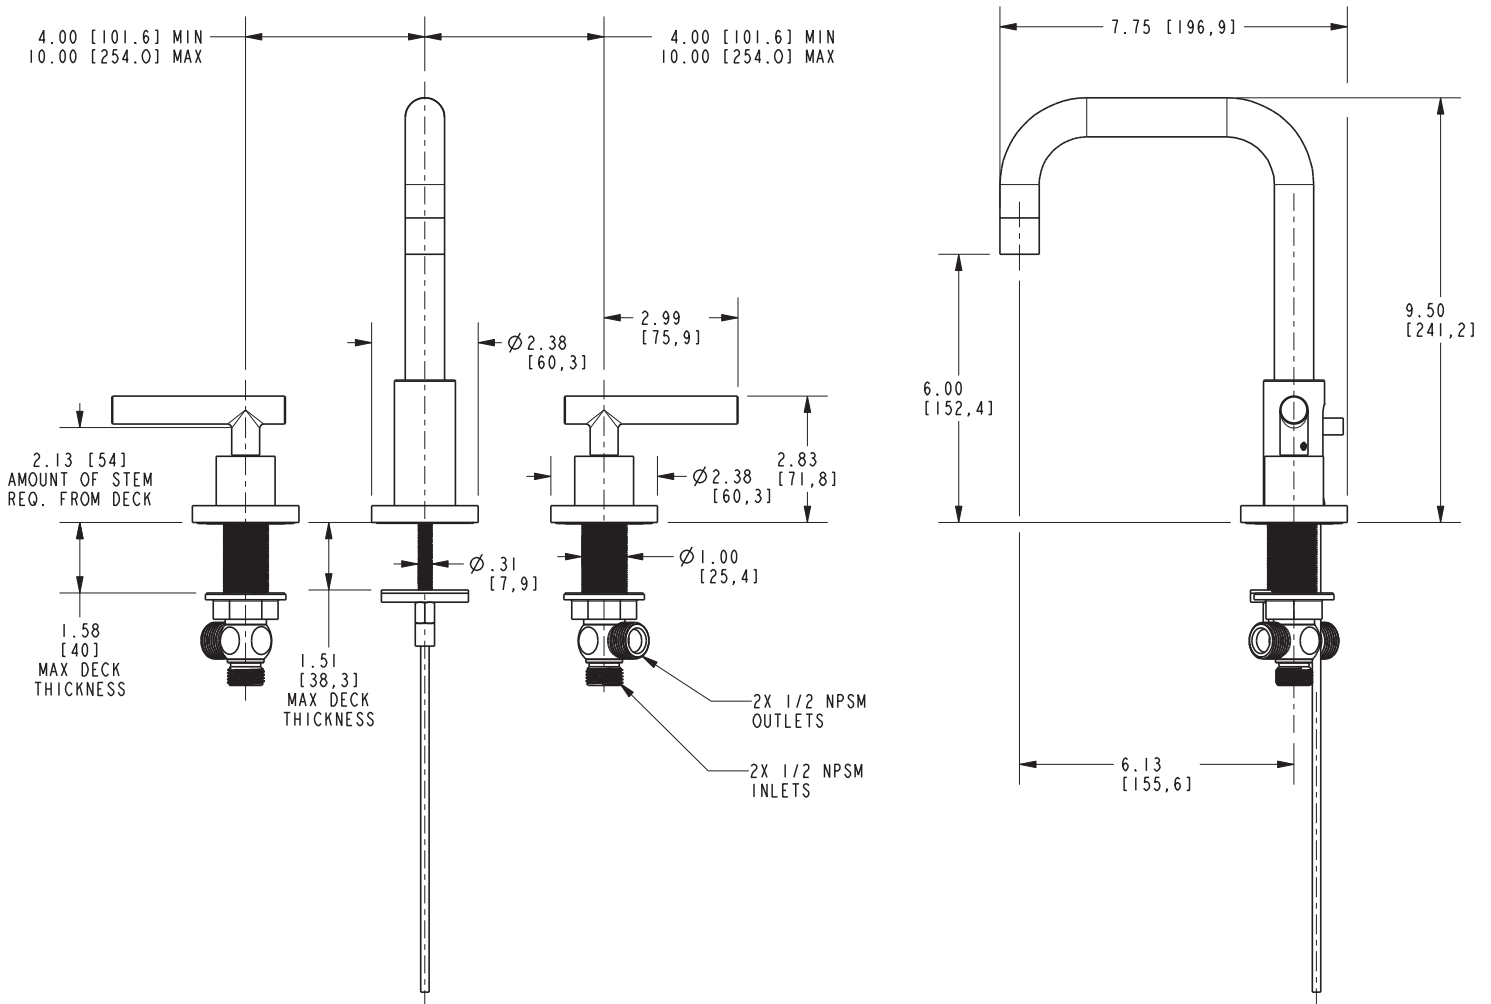

EAST SQUARE

Features

- Solid brass construction
- Brass valve bodies
- Quarter-turn washerless ceramic disc valve cartridges
- Spout assembly with integral supply hoses
- Pop-up drain with tailpiece
- 6.00" (15.2 cm) spout height at outlet
- 6.13" (15.6 cm) spout reach (c-c)
- For 8" (20.3 cm) centers - Maximum 20" (50.8 cm)
- ADA Compliant
- 1.2 GPM (4.5 LPM) Max

Product Specification Add "Color / Finish" suffix to Model number, below.

The two-handle Widespread Lavatory Faucet shall be made of solid brass construction. Faucet shall incorporate a spout assembly with integral supply hoses and feature brass valve bodies with quarter-turn washerless ceramic disc valve cartridges. Faucet shall have a 1.2 gallon (4.5 liter) per minute maximum flow rate. Product shall be for 8" (20.3 cm) centers - Maximum 20" (50.8 cm). Product shall incorporate a 6.00" (15.2 cm) spout height at outlet and a 6.13" (15.6 cm) spout reach (c-c). Faucet shall include a pop-up drain with tailpiece and incorporate ADA compliant contemporary lever handles. Widespread Lavatory Faucet shall be Newport Brass Model 1400L/____.

1400L

PRODUCT DIMENSIONS *(Units are in inches)*

Product Dimensions are provided for reference only. For specific product installation guidelines, please reference the Installation Instructions of the product being installed.

East Square Widespread Lavatory Faucet 1400L