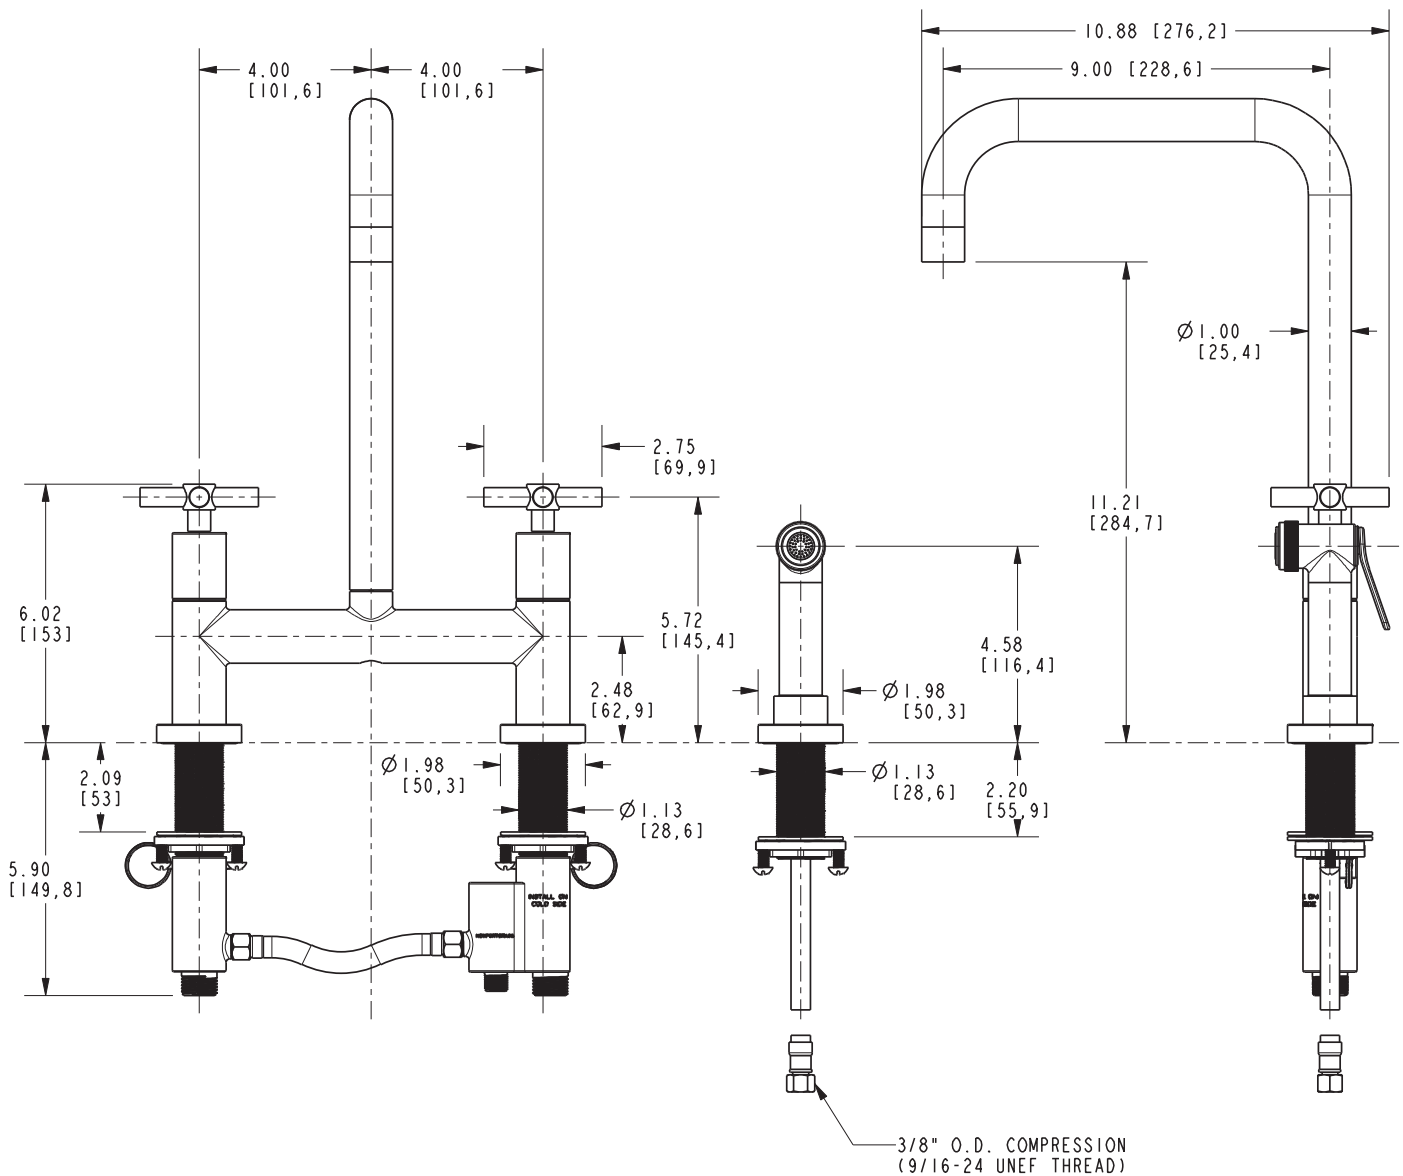

EAST LINEAR

Features

- Solid brass construction
- Bridge-style brass valve bodies
- Quarter-turn washerless ceramic disc valve cartridges
- ADA compliant contemporary cross handles
- Swivel spout assembly with integral diverter assembly
- Solid brass pull-out sidespray assembly
- 11-3/16" (21.2 cm) spout height at outlet
- 9" (22.8 cm) spout reach (c-c)
- For 8" (20.3 cm) centers
- 1.8 gallons (6.8 liters) per minute maximum flow rate

Bridge Style Kitchen Faucet with Sidespray

1400-5412

Codes / Standards Compliance

Meets or exceeds the following at date of manufacture:

- ASME A112.18.1/CSA B125.1
- IAPMO/cUPC
- IPC
- NSF 61
- NSF 372
- ADA (Handle Only)
- ICC/ANSI A117.1
- Energy Policy Act of 1992
- California Energy Commission (CEC)
- All applicable US Federal and State material regulations

Product Specification Add "Color / Finish" suffix to Model number, below.

The Bridge Style Kitchen Faucet shall be made of solid brass construction. Faucet shall incorporate a swivel spout assembly with integral side-spray diverter assembly and feature bridge-style brass valve bodies with quarter-turn washerless ceramic disc valve cartridges. Faucet shall have a 1.8 gallons (6.8 liters) per minute maximum flow rate. Product shall be for 8" (20.3 cm) centers. Product shall incorporate a 11-3/16" (28.5 cm) spout height at outlet and a 9" (22.8 cm) spout reach (c-c). Faucet shall incorporate ADA compliant contemporary cross handles. Bridge-Style Kitchen Faucet with Sidespray shall be Newport Brass Model 1400-5412/_____.

1400-5412

PRODUCT DIMENSIONS (Units are in inches)

East Linear Bridge Style Kitchen Faucet with Sidespray 1400-5412

NEWPORT BRASS
Flawless Beauty. From Faucet to Finish.™