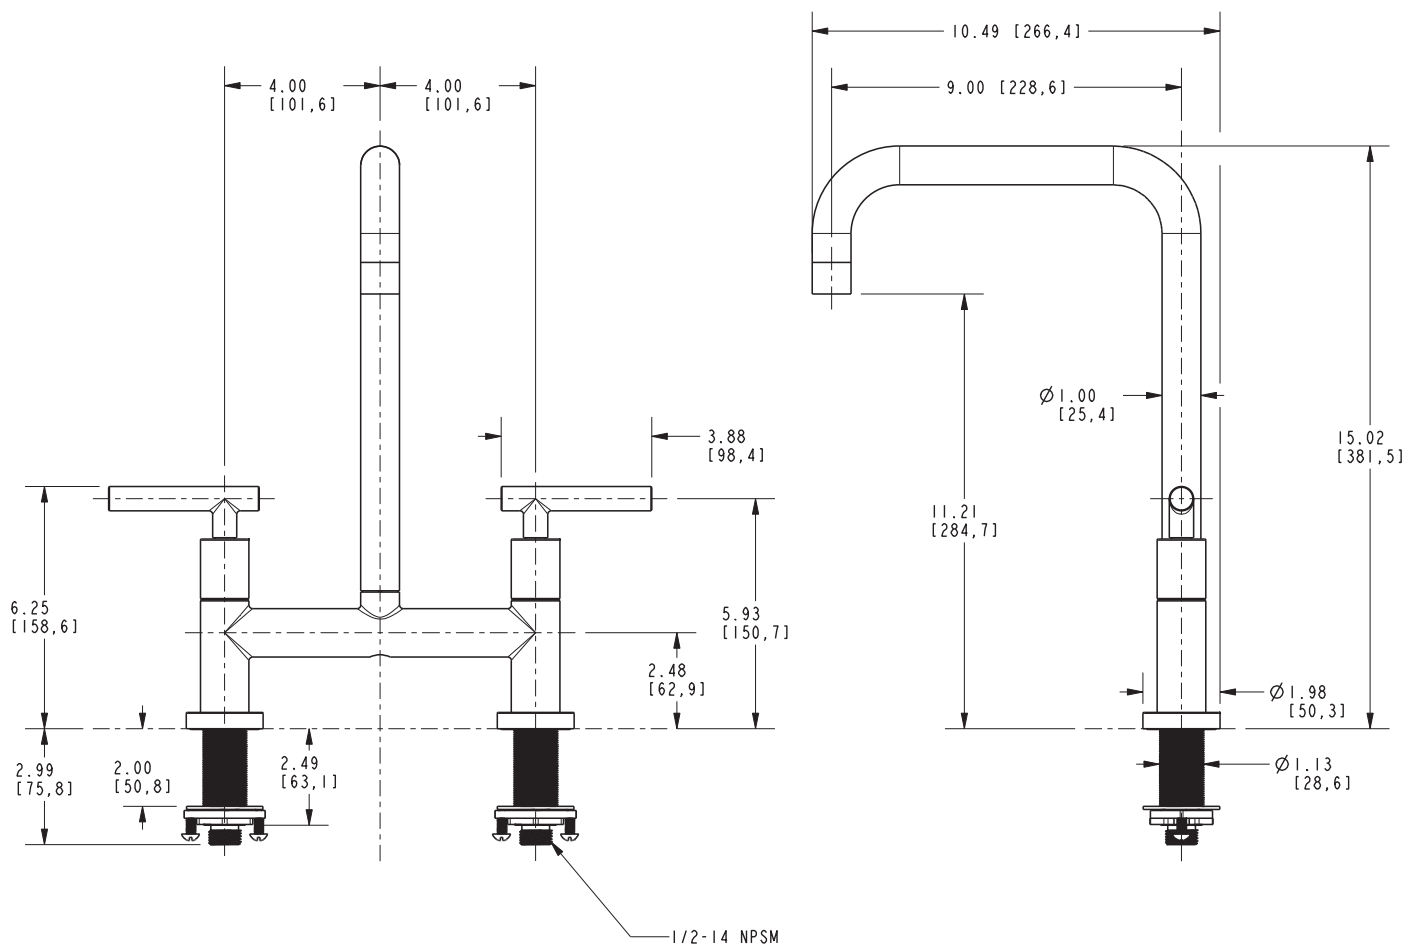

EAST SQUARE

Features

- Solid brass construction
- Bridge-style brass valve bodies
- Quarter-turn washerless ceramic disc valve cartridges
- ADA compliant contemporary lever handles
- Swivel spout assembly with integral diverter assembly
- 11-3/16" (21.2 cm) spout height at outlet
- 9" (22.8 cm) spout reach (c-c)
- For 8" (20.3 cm) centers
- 1.8 gallons (6.8 liters) per minute maximum flow rate

Product Specification Add "Color / Finish" suffix to Model number, below.

The Bridge Style Kitchen Faucet shall be made of solid brass construction. Faucet shall incorporate a swivel spout assembly and feature bridge-style brass valve bodies with quarter-turn washerless ceramic disc valve cartridges. Faucet shall have a 1.8 gallons (6.8 liters) per minute maximum flow rate. Product shall be for 8" (20.3 cm) centers. Product shall incorporate a 11-3/16" (28.5 cm) spout height at outlet and a 9" (22.8 cm) spout reach (c-c). Faucet shall incorporate ADA compliant contemporary lever handles. Bridge-Style Kitchen Faucet with Sidespray shall be Newport Brass Model 1400-5403/_____.

1400-5403

PRODUCT DIMENSIONS *(Units are in inches)*

East Square Bridge Style Kitchen
Faucet
1400-5403

NEWPORT BRASS
Flawless Beauty. From Faucet to Finish.™

t: 949.417.5207 | www.newportbrass.com
©2019 Brasstech, Inc.