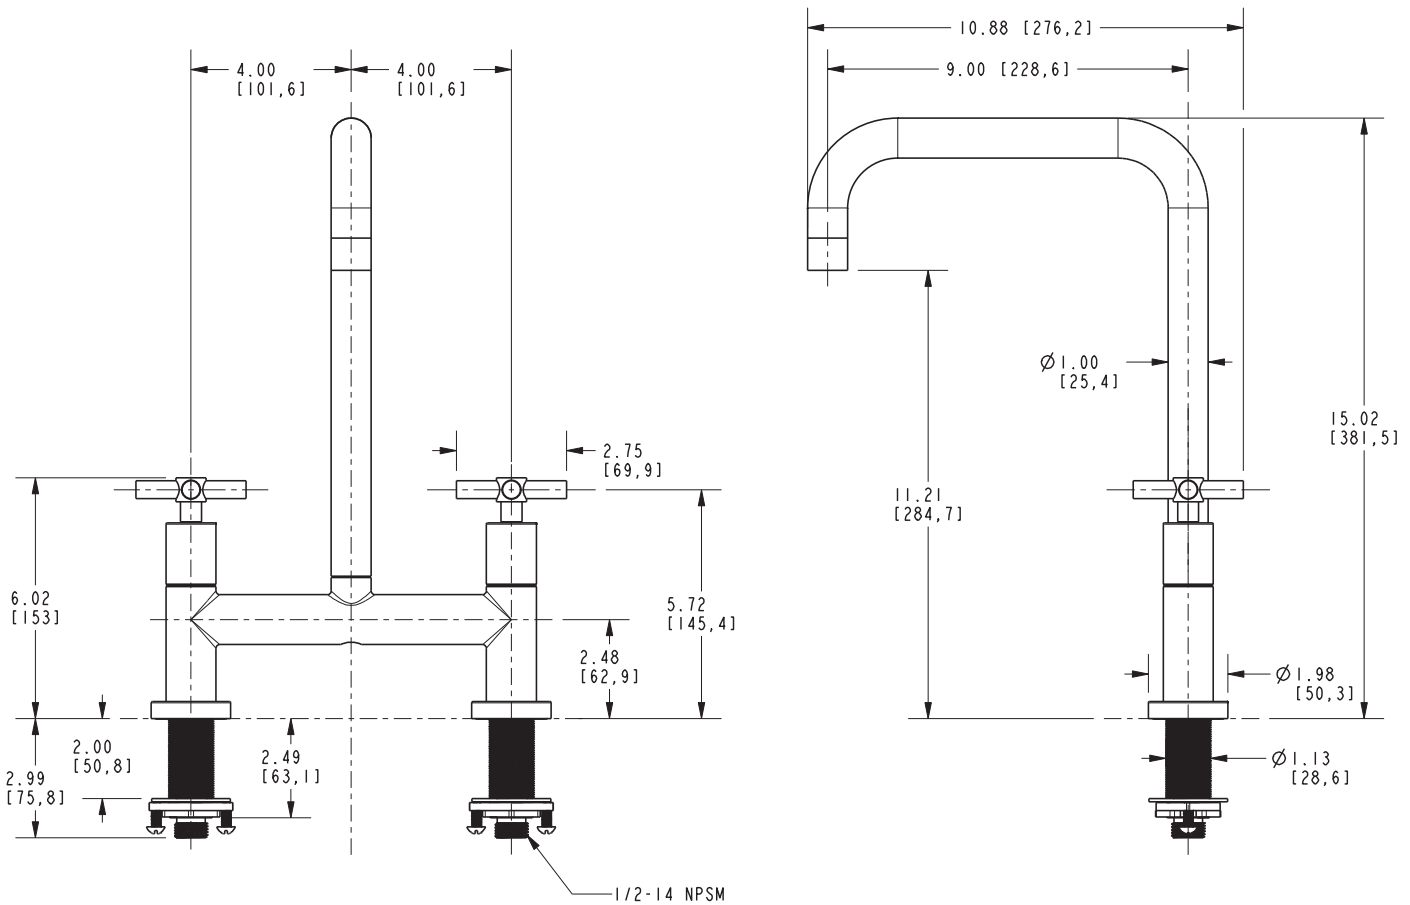

## Features

- Solid brass construction
- Bridge-style brass valve bodies
- Quarter-turn washerless ceramic disc valve cartridges
- ADA compliant contemporary cross handles
- Swivel spout assembly with integral diverter assembly
- 11-3/16" (21.2 cm) spout height at outlet
- 9" (22.8 cm) spout reach (c-c)
- For 8" (20.3 cm) centers
- 1.8 gallons (6.8 liters) per minute maximum flow rate

## Product Specification Add "Color / Finish" suffix to Model number, below.

The Bridge Style Kitchen Faucet shall be made of solid brass construction. Faucet shall incorporate a swivel spout assembly and feature bridge-style brass valve bodies with quarter-turn washerless ceramic disc valve cartridges. Faucet shall have a 1.8 gallons (6.8 liters) per minute maximum flow rate. Product shall be for 8" (20.3 cm) centers. Product shall incorporate a 11-3/16" (28.5 cm) spout height at outlet and a 9" (22.8 cm) spout reach (c-c). Faucet shall incorporate ADA compliant contemporary cross handles. Bridge-Style Kitchen Faucet with Sidespray shall be Newport Brass Model 1400-5402/\_\_\_\_ .

## PRODUCT DIMENSIONS (Units are in inches)

**East Square Bridge Style Kitchen  
Faucet**  
**1400-5402**

**NEWPORT BRASS**  
Flawless Beauty. From Faucet to Finish.™

t: 949.417.5207 | www.newportbrass.com  
©2019 Brasstech, Inc.