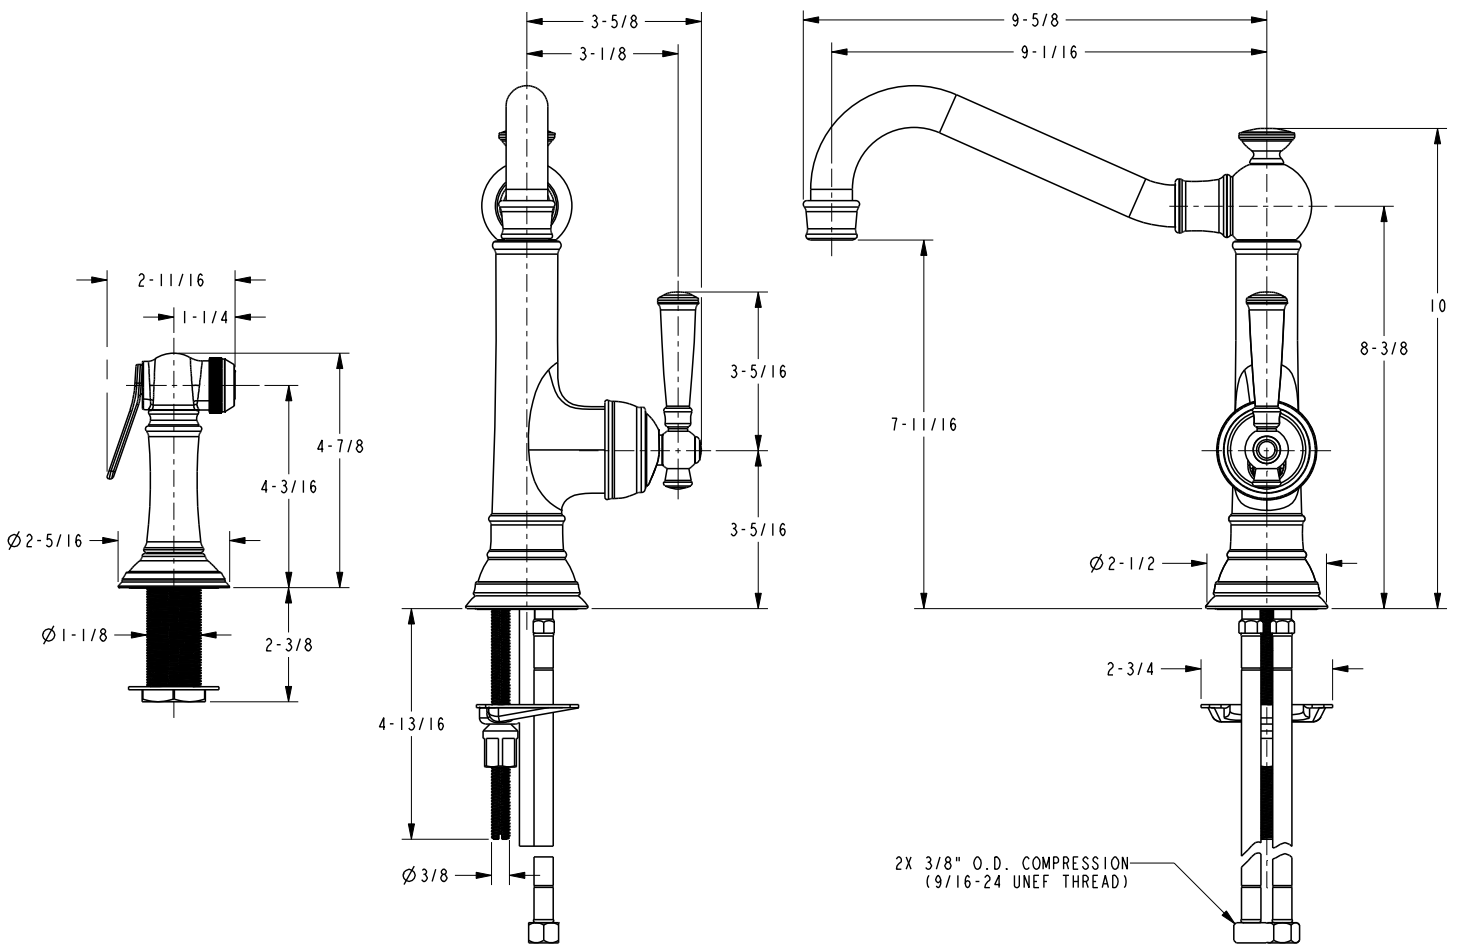

JACOBEEAN

Features

- Solid brass construction
- Euro-motion ceramic disc 35 mm valve cartridge
- Side-mounted ADA compliant lever handle
- Independent rotational and pivoting lever handle elements
- Swivel spout assembly with top-accessible diverter
- Solid brass pull-out sidespray assembly
- 7-11/16" (19.5 cm) spout height at outlet
- 9-1/16" (23.0 cm) spout reach (c-c)
- For two hole configurations
- 1.8 gallons (6.8 liters) per minute maximum flow rate

Product Specification:

Add "Color / Finish" suffix to Model number, below.

The Single-Handle Kitchen Faucet with Sidespray shall be made of solid brass construction. Faucet shall incorporate a swivel spout assembly with top-accessible sidespray diverter assembly and feature a Euro-motion ceramic disc 35 mm valve cartridge. Faucet shall have a 1.8 gallons (6.8 liters) per minute maximum flow rate. Product shall require two holes for installation. Product shall incorporate a 7-11/16" (19.5 cm) spout height at outlet and a 9-1/16" (23.0 cm) spout reach (c-c). Faucet shall incorporate a side-mounted ADA lever handle having Independent rotational and pivoting elements. Single-Handle Kitchen Faucet with Sidespray shall be Newport Brass Model 2470-5313/_____.

2470-5313

Product Dimensions (units are in inches)

Jacobean Single-Handle Kitchen Faucet with Sidespray
2470-5313

page 2 of 2 spec_2470-5313

NEWPORT BRASS
Flawless Beauty. From Faucet to Finish.™

t: 949.417.5207 | www.newportbrass.com