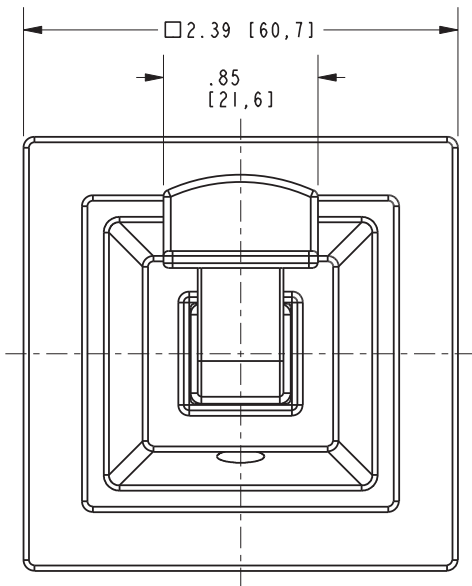

MALVINA

Single Robe Hook

43-12

Features

- Solid brass construction
- Complements Malvina product series

Codes / Standards Compliance

Meets or exceeds the following at date of manufacture:

- All applicable US Federal and State material regulations

43-12

PRODUCT DIMENSIONS *(Units are in inches)*

Malvina Single Robe Hook 43-12