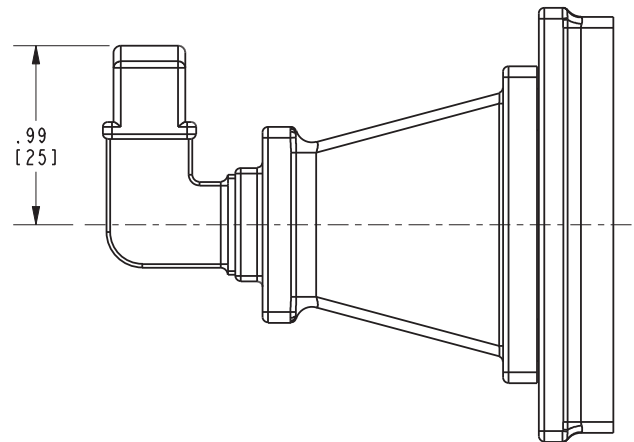

MALVINA

Single Robe Hook

43-12

Features

- Solid brass construction
- Complements Malvina product series

Codes / Standards Compliance

Meets or exceeds the following at date of manufacture:

- All applicable US Federal and State material regulations

Product Specification: Add "Color / Finish" suffix to Model number, below.

The Single Robe Hook shall be made of solid brass construction. Single Robe Hook shall complement Newport Brass Malvina product series. Single Robe Hook shall be Newport Brass Model 43-12/____ .

43-12

PRODUCT DIMENSIONS *(Units are in inches)*

Malvina Single Robe Hook 43-12