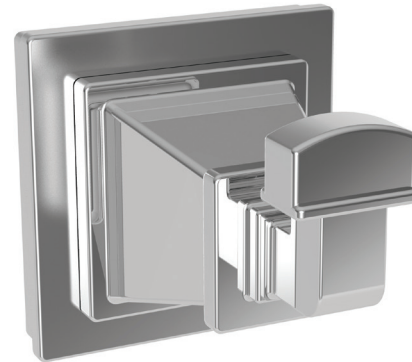

MALVINA

Single Robe Hook

43-12

Features

- Solid brass construction
- Complements Malvina product series

Codes / Standards Compliance

Meets or exceeds the following at date of manufacture:

- All applicable US Federal and State material regulations

Colors / Finishes

- 10B: Oil Rubbed Bronze
- 15: Polished Nickel
- 15S: Satin Nickel - PVD
- 26: Polished Chrome
- Other: Refer to the Newport Brass catalog for additional color/finish options.

Specified Model

Product Specification: Add "Color / Finish" suffix to Model number, below.

The Single Robe Hook shall be made of solid brass construction. Single Robe Hook shall complement Newport Brass Malvina product series. Single Robe Hook shall be Newport Brass Model 43-12/____ .