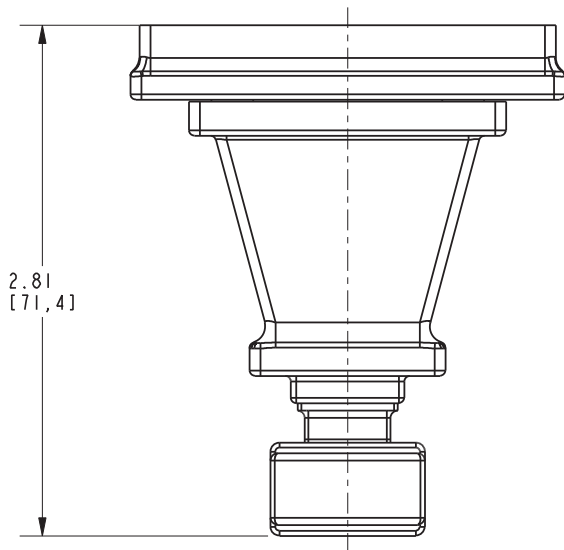

MALVINA

Single Robe Hook

43-12

Features

- Solid brass construction
- Complements Malvina product series

Codes / Standards Compliance

Meets or exceeds the following at date of manufacture:

- All applicable US Federal and State material regulations

Product Specification: Add "Color / Finish" suffix to Model number, below.

The Single Robe Hook shall be made of solid brass construction. Single Robe Hook shall complement Newport Brass Malvina product series. Single Robe Hook shall be Newport Brass Model 43-12/____ .

43-12

PRODUCT DIMENSIONS *(Units are in inches)*

Malvina Single Robe Hook 43-12