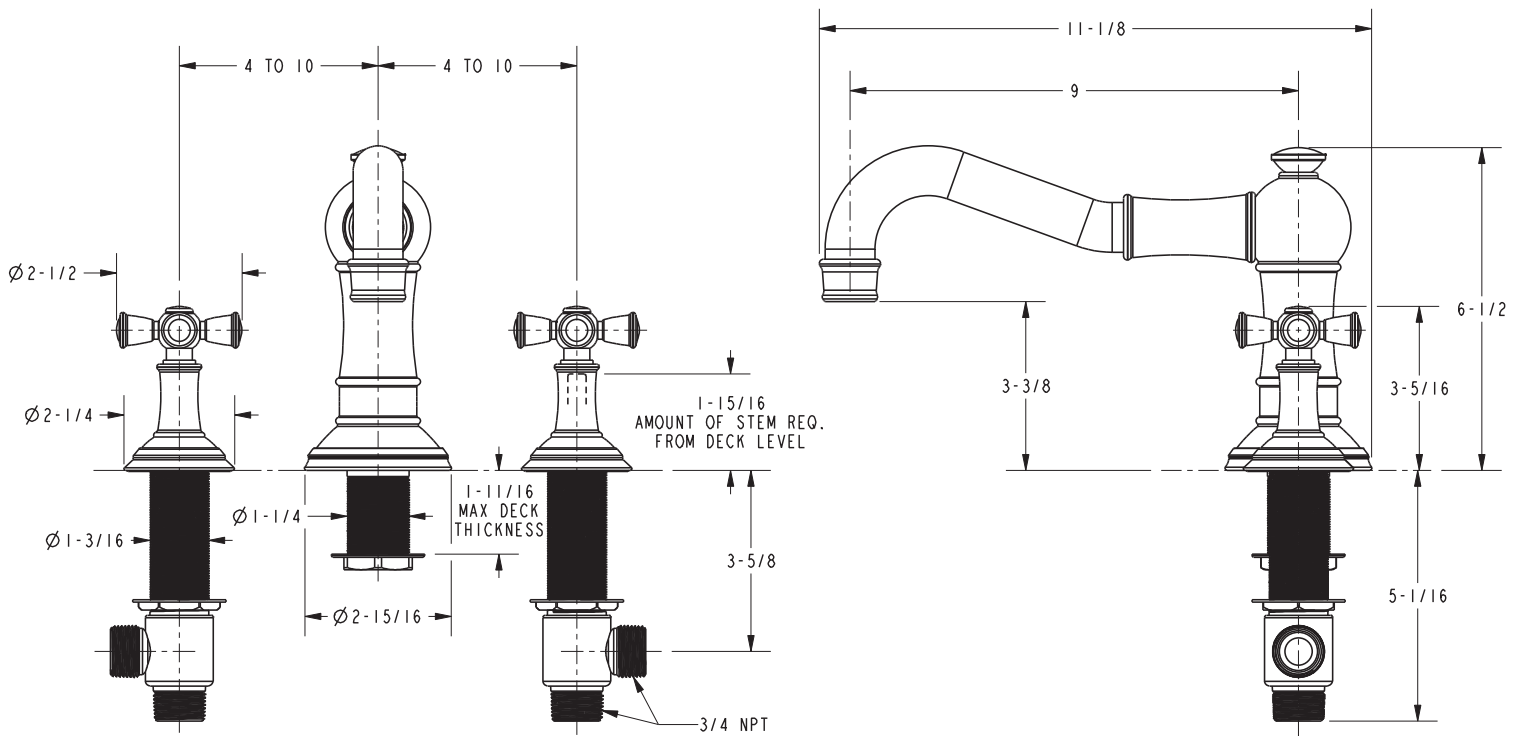

JACOBEEAN

Roman Tub Deck Trim

3-2466

Features

- Solid brass construction
- ADA compliant traditional lever handles
- 3-3/8" (8.6 cm) spout height at outlet
- 9" (22.9 cm) spout reach (c-c)
- Intended for use with Newport Brass rough valve kit (Required Accessory) which incorporates the following:
 - Brass valve bodies and quick-connect spout fitting
 - Quarter-turn washerless ceramic disc 3/4" valve cartridges

Required Accessory:

Trim, above, and Rough Valve Kit, below, must both be specified.

Application	Roman Tub			Roman Tub with Handshower					
	Hot Valve	Cold Valve	Spout Quick-Connect Fitting	Hot Valve	Cold Valve	Spout Quick-Connect Fitting	Poly-Braided Hose	Handshower Diverter	H/S Flange Hardware
Inlet/Outlet Size	3/4"	3/4"	3/4"	3/4"	3/4"	3/4"	1/2"	1/2" / 3/4"	-
Part Number	<input type="checkbox"/> 1-502			<input type="checkbox"/> 1-503					
Image									

Product Specification: Add "Color / Finish" suffix to Model number, below.

The Roman Tub Deck Trim shall be made of solid brass construction. Roman Tub Deck Trim shall incorporate ADA compliant traditional cross handles. Product shall incorporate a 3-3/8" (8.6 cm) spout height at outlet and a 9" (22.9 cm) spout reach (c-c). Rough valve kit shall incorporate brass valve bodies with quarter-turn washerless ceramic disc 3/4" valve cartridges and a quick-connect spout fitting. Roman Tub Deck Trim shall be Newport Brass Model 3-2466/____ and Newport Brass rough valve kit shall be 1-502.

3-2466

PRODUCT DIMENSIONS *(Units are in inches)*

Jacobean Roman Tub Deck Trim 3-2466