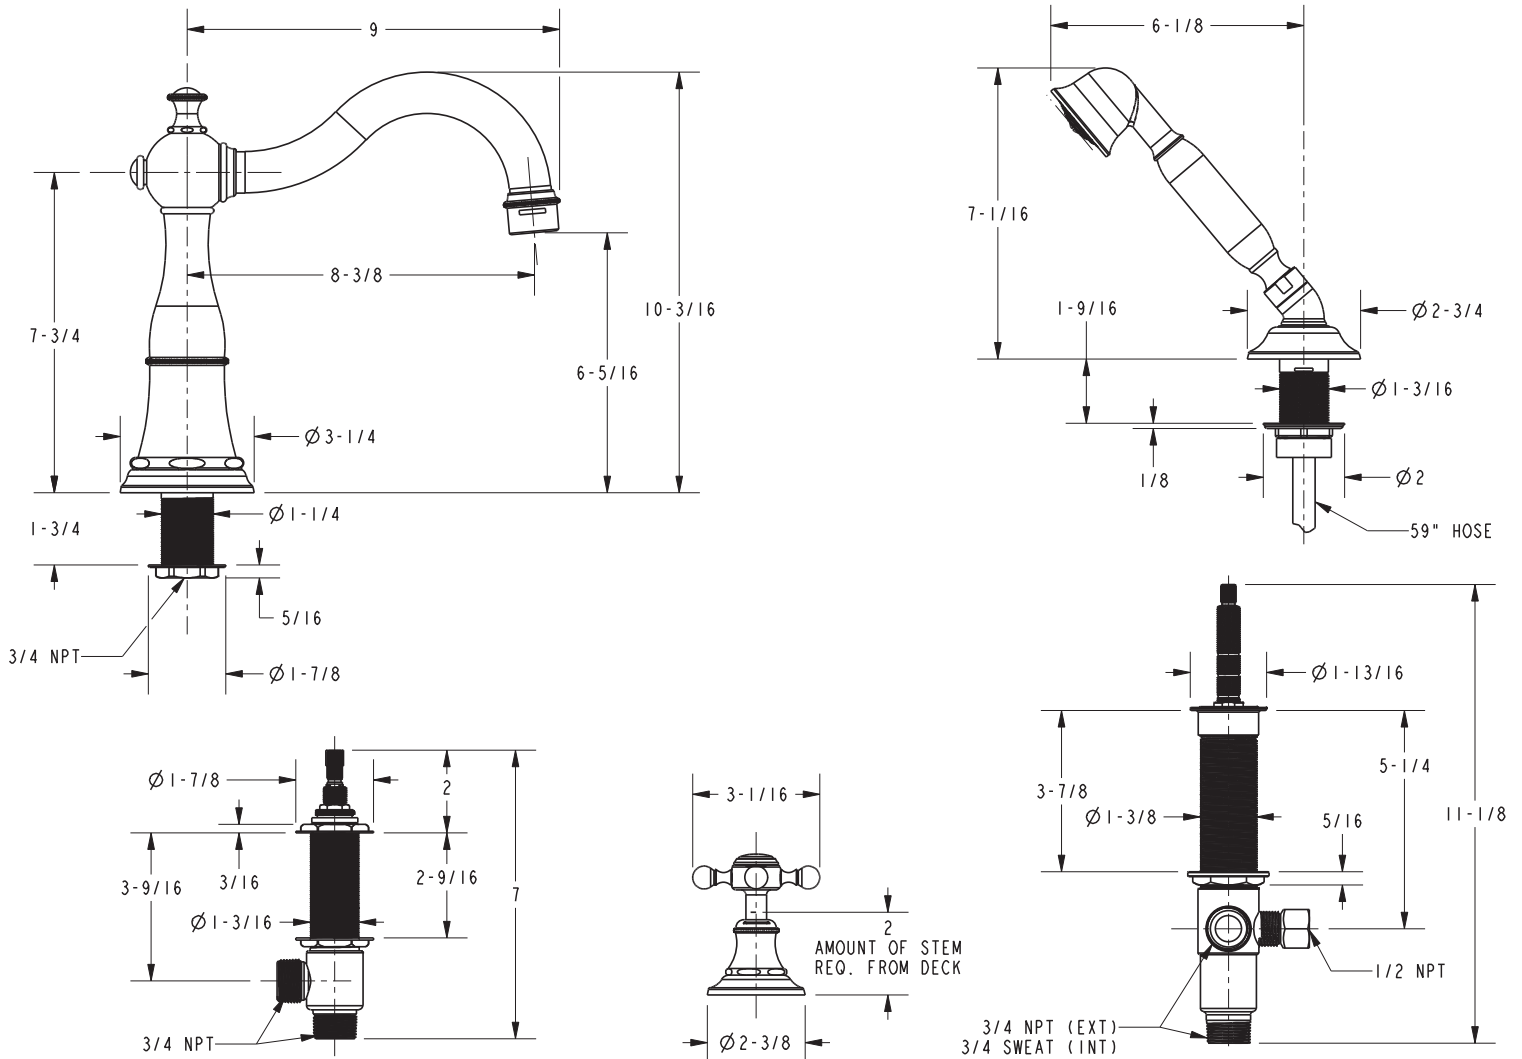

Features

- Solid brass construction
- ADA compliant traditional lever handles
- 6-5/16" (16.0 cm) spout height at outlet
- 8-3/8" (21.3 cm) spout reach (c-c)
- Intended for use with Newport Brass rough valve kit (Required Accessory) which incorporates the following:
 - Brass valve bodies and quick-connect spout fitting
 - Quarter-turn washerless ceramic disc 3/4" valve cartridges
 - Diverter valve and hoses as needed for handshower

Required Accessory:

Trim, above, and Rough Valve Kit, below, must both be specified.

Application	Roman Tub			Roman Tub with Handshower					
	Hot Valve	Cold Valve	Spout Quick-Connect Fitting	Hot Valve	Cold Valve	Spout Quick-Connect Fitting	Poly-Braided Hose	Handshower Diverter	H/S Flange Hardware
Inlet/Outlet Size	3/4"	3/4"	3/4"	3/4"	3/4"	3/4"	1/2"	3/4" / 1/2"	-
Part Number	<input type="checkbox"/> 1-586			<input type="checkbox"/> 1-587					
Image									

Product Specification: Add "Color / Finish" suffix to Model number, below.

The Roman Tub with Handshower Deck Trim shall be made of solid brass construction. Roman Tub with Handshower Deck Trim shall incorporate ADA compliant traditional cross handles. Product shall incorporate a 6-5/16" (16.0 cm) spout height at outlet and a 8-3/8" (21.3 cm) spout reach (c-c). Rough valve kit shall incorporate brass valve bodies with quarter-turn washerless ceramic disc 3/4" valve cartridges, a quick-connect spout fitting and a diverter valve with hoses as needed for handshower. Roman Tub with Handshower Deck Trim shall be Newport Brass Model 3-1767/_____ and Newport Brass rough valve kit shall be 1-587.

3-1776

PRODUCT DIMENSIONS *(Units are in inches)*

Victoria Roman Tub with Handshower Deck Trim 3-1776