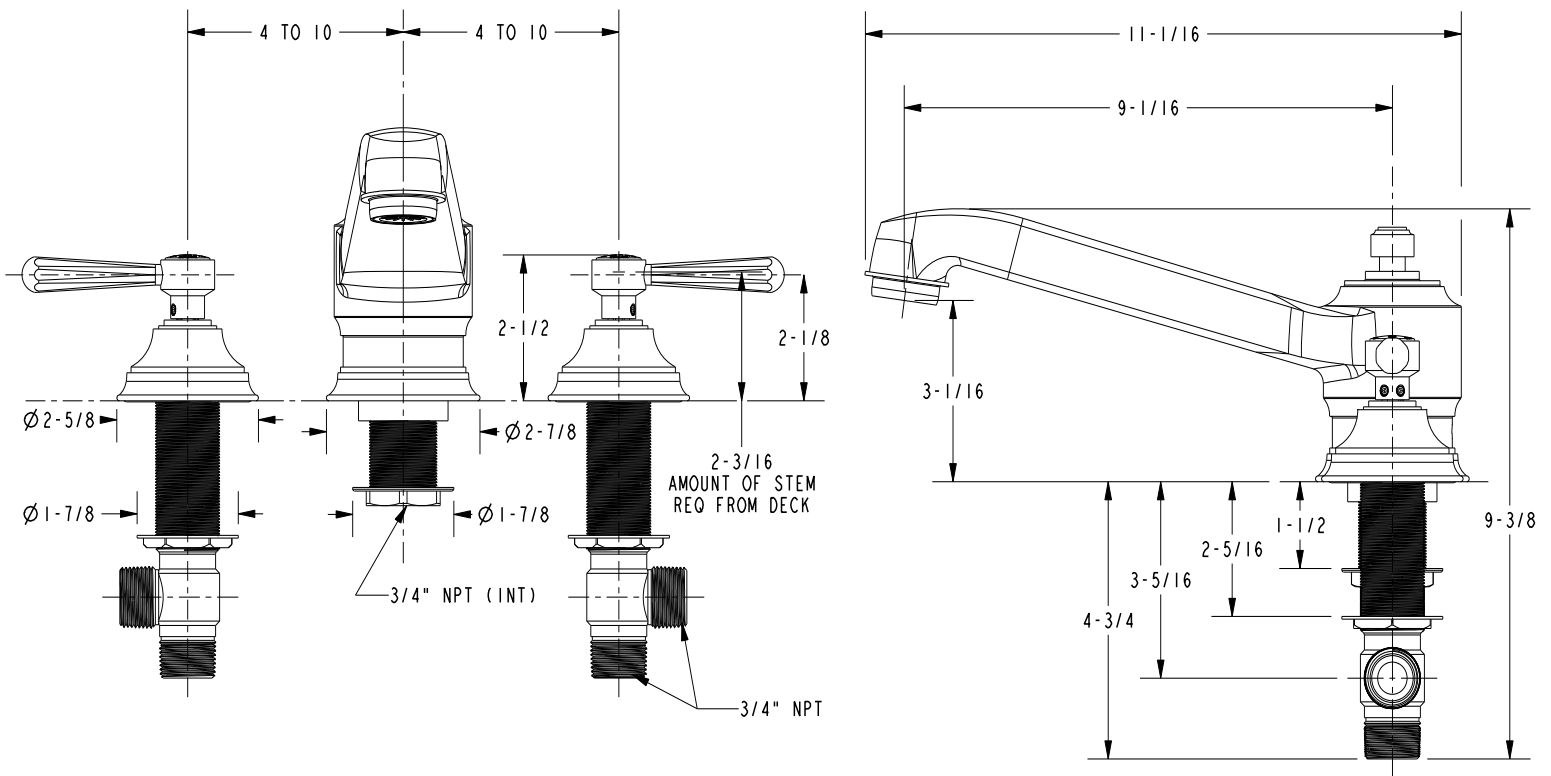

**Roman Tub Deck Trim**  
**3-1666**

**Features**

- Solid brass construction
- ADA compliant traditional lever handles
- 3-1/16" (7.8 cm) spout height at outlet
- 9-1/16" (23.0 cm) spout reach (c-c)
- Intended for use with Newport Brass rough valve kit (Required Accessory) which incorporates the following:
  - Brass valve bodies and quick-connect spout fitting
  - Quarter-turn washerless ceramic disc 3/4" valve cartridges

**Required Accessory:**

**Trim, above, and Rough Valve Kit, below, must both be specified.**

Application	Roman Tub			Roman Tub with Handshower					
	Hot Valve	Cold Valve	Spout Quick-Connect Fitting	Hot Valve	Cold Valve	Spout Quick-Connect Fitting	Poly-Braided Hose	Handshower Diverter	H/S Flange Hardware
Description									
Inlet/Outlet Size	3/4"	3/4"	3/4"	3/4"	3/4"	3/4"	1/2"	3/4" 1/2"	-
Part Number	<input type="checkbox"/> 1-506			<input type="checkbox"/> 1-507					
Image									

**Product Specification:** Add "Color / Finish" suffix to Model number, below.

The Roman Tub Deck Trim shall be made of solid brass construction. Roman Tub Deck Trim shall incorporate ADA compliant traditional lever handles. Product shall incorporate a 3-1/16" (7.8 cm) spout height at outlet and a 9-1/16" (23.0 cm) spout reach (c-c). Rough valve kit shall incorporate brass valve bodies with quarter-turn washerless ceramic disc 3/4" valve cartridges and a quick-connect spout fitting. Roman Tub Deck Trim shall be Newport Brass Model 3-1666/\_\_\_\_ and Newport Brass rough valve kit shall be 1-506.

## PRODUCT DIMENSIONS *(Units are in inches)*