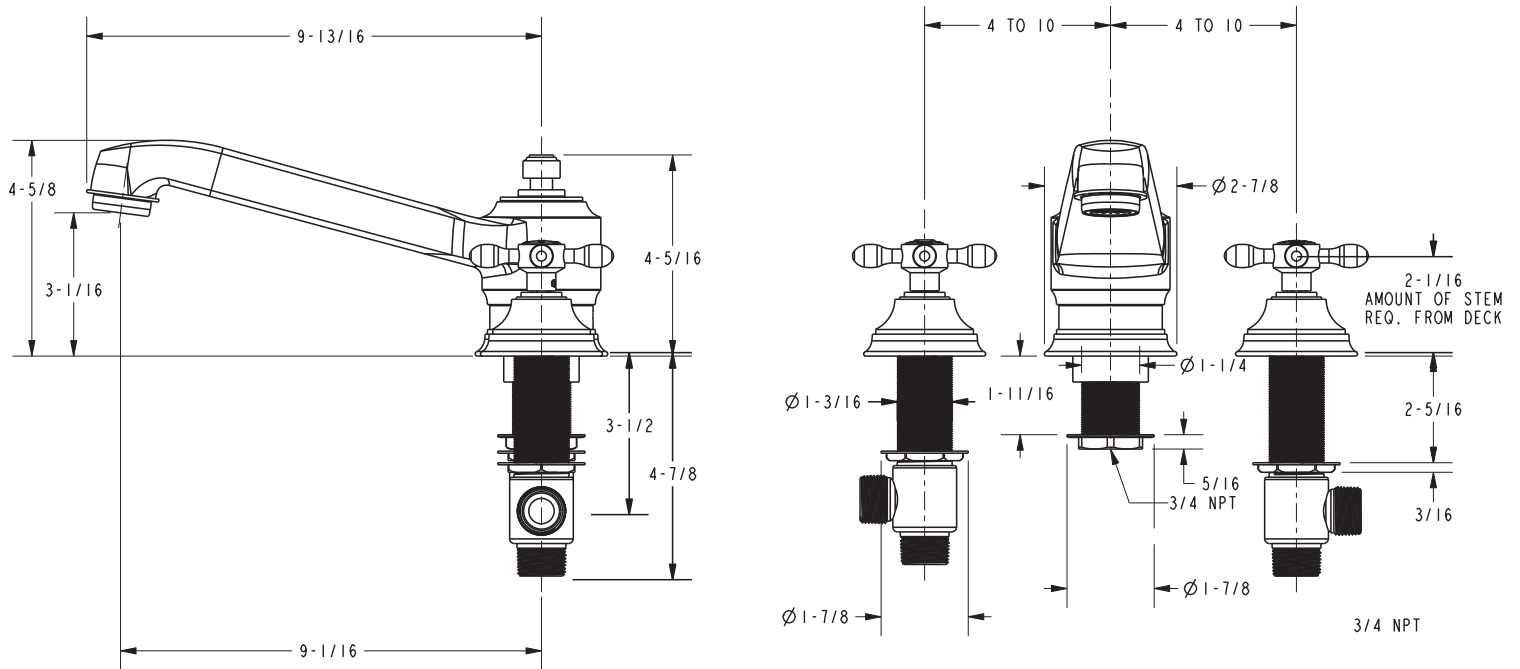

Roman Tub Deck Trim

3-1646

Features

- Solid brass construction
- ADA compliant traditional lever handles
- 3-1/16" (7.8 cm) spout height at outlet
- 9-1/16" (23.0 cm) spout reach (c-c)
- Intended for use with Newport Brass rough valve kit (Required Accessory) which incorporates the following:
 - Brass valve bodies and quick-connect spout fitting
 - Quarter-turn washerless ceramic disc 3/4" valve cartridges

Required Accessory:

Trim, above, and Rough Valve Kit, below, must both be specified.

Application	Roman Tub			Roman Tub with Handshower					
	Hot Valve	Cold Valve	Spout Quick-Connect Fitting	Hot Valve	Cold Valve	Spout Quick-Connect Fitting	Poly-Braided Hose	Handshower Diverter	H/S Flange Hardware
Inlet/Outlet Size	3/4"	3/4"	3/4"	3/4"	3/4"	3/4"	1/2"	1/2" / 3/4"	-
Part Number	<input type="checkbox"/> 1-506			<input type="checkbox"/> 1-507					
Image									

Product Specification: Add "Color / Finish" suffix to Model number, below.

The Roman Tub Deck Trim shall be made of solid brass construction. Roman Tub Deck Trim shall incorporate ADA compliant traditional cross handles. Product shall incorporate a 3-1/16" (7.8 cm) spout height at outlet and a 9-1/16" (23.0 cm) spout reach (c-c). Rough valve kit shall incorporate brass valve bodies with quarter-turn washerless ceramic disc 3/4" valve cartridges and a quick-connect spout fitting. Roman Tub Deck Trim shall be Newport Brass Model 3-1646/_____ and Newport Brass rough valve kit shall be 1-506.

3-1646

PRODUCT DIMENSIONS *(Units are in inches)*

Astaire Roman Tub Deck Trim 3-1646