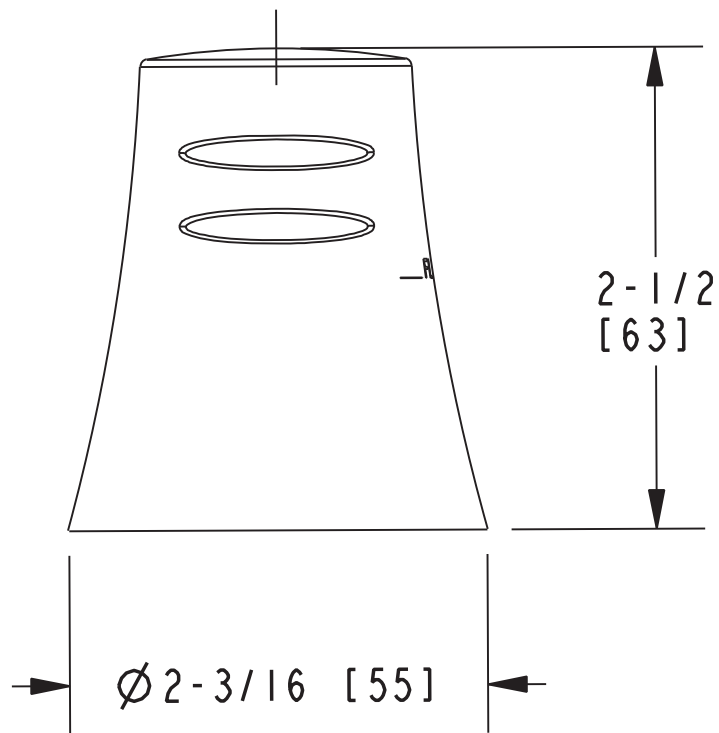

Air Gap Cap
2500-5751

Features

- Solid brass cap
- 2-1/2" (6.4 cm) height above deck
- 2-3/16" (5.6 cm) base diameter
- Complements Vespera product series

Codes / Standards Compliance

Meets or exceeds the following at date of manufacture:

Product Specification Add "Color / Finish" suffix to Model number, below.

The Air Gap Cap shall be made of solid brass construction. Product shall incorporate a 2-1/2" (6.4 cm) cap height and a 2-3/16" (5.6 cm) cap diameter base. Air Gap Cap shall be Newport Brass Model 2500-5751/_____.

2500-5751

PRODUCT DIMENSIONS *(Units are in inches)*

Vespera Air Gap Cap
2500-5751

NEWPORT BRASS
Flawless Beauty. From Faucet to Finish.™