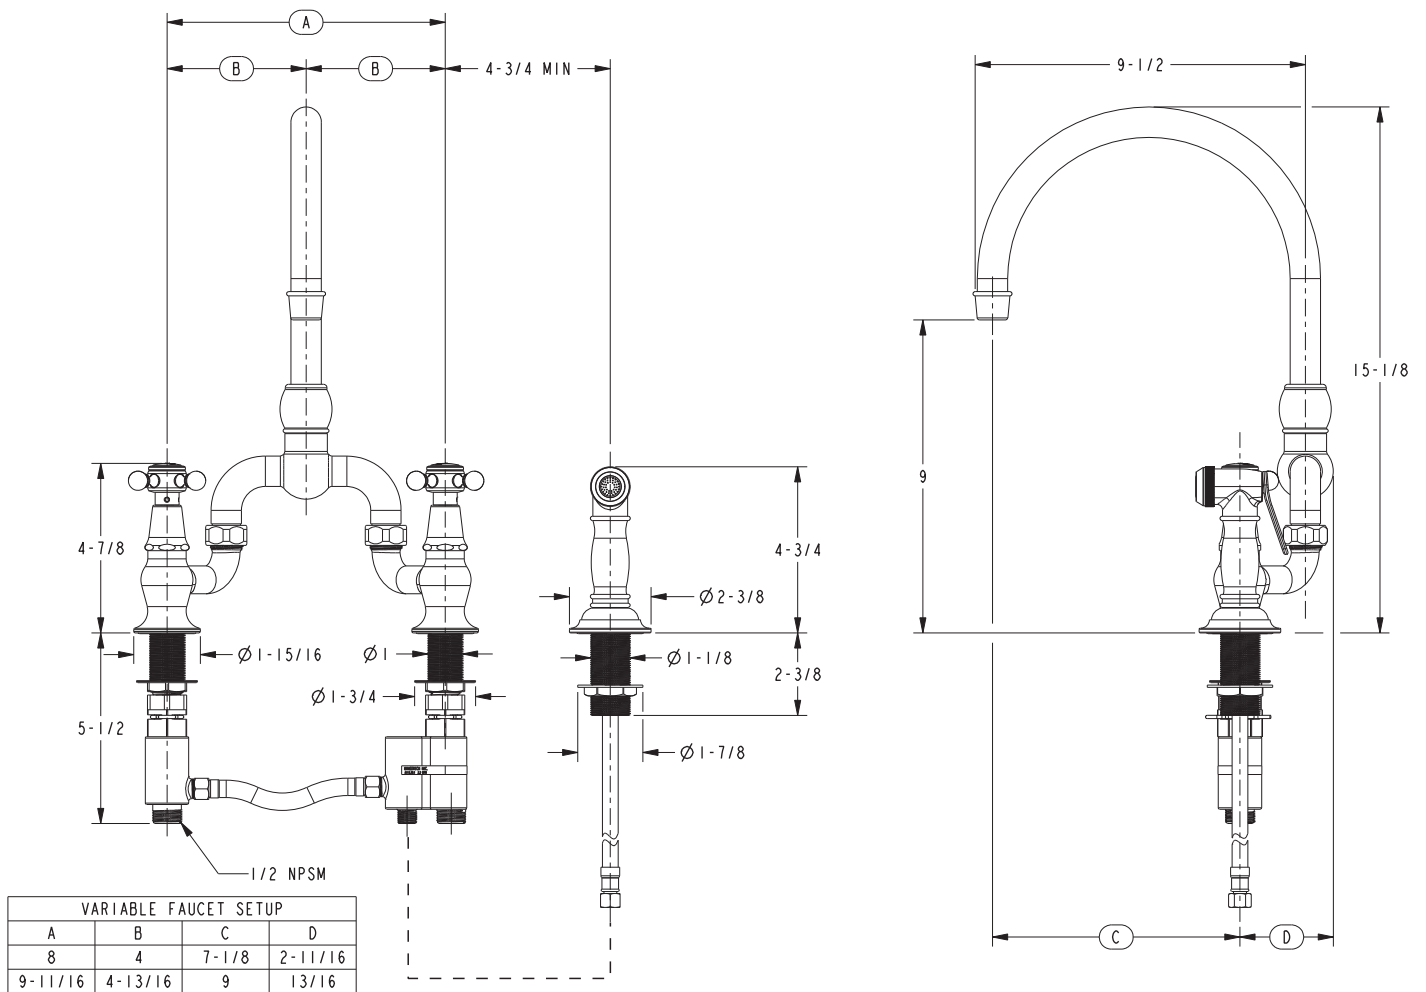

CHESTERFIELD

Features

- Solid brass construction
- Bridge-style brass valve bodies
- Quarter-turn washerless ceramic disc valve cartridges
- ADA compliant traditional cross handles
- Swivel spout assembly with integral diverter assembly
- Solid brass pull-out sidespray assembly
- 9" (22.8 cm) spout height at outlet
- 7-1/8" (18.1 cm) min. to 9" (22.8 cm) max. spout reach (c-c)
- For 8" (20.3 cm) centers
- 1.8 gallons (6.8 liters) per minute maximum flow rate

Product Specification: Add "Color / Finish" suffix to Model number, below.

The Bridge Style Kitchen Faucet shall be made of solid brass construction. Faucet shall incorporate a swivel spout assembly with integral side-spray diverter assembly and feature bridge-style brass valve bodies with quarter-turn washerless ceramic disc valve cartridges. Faucet shall have a 1.8 gallons (6.8 liters) per minute maximum flow rate. Product shall be for 8" (20.3 cm) centers. Product shall incorporate a 9" (22.8 cm) spout height at outlet and an 7-1/8" (18.1 cm) min. to 9" (22.8 cm) max. spout reach (c-c). Faucet shall incorporate ADA compliant traditional cross handles. Bridge-Style Kitchen Faucet with Sidespray shall be Newport Brass Model 9460/_____.

9460

PRODUCT DIMENSIONS *(Units are in inches)*

Chesterfield Bridge Style Kitchen Faucet with Sidespray 9460