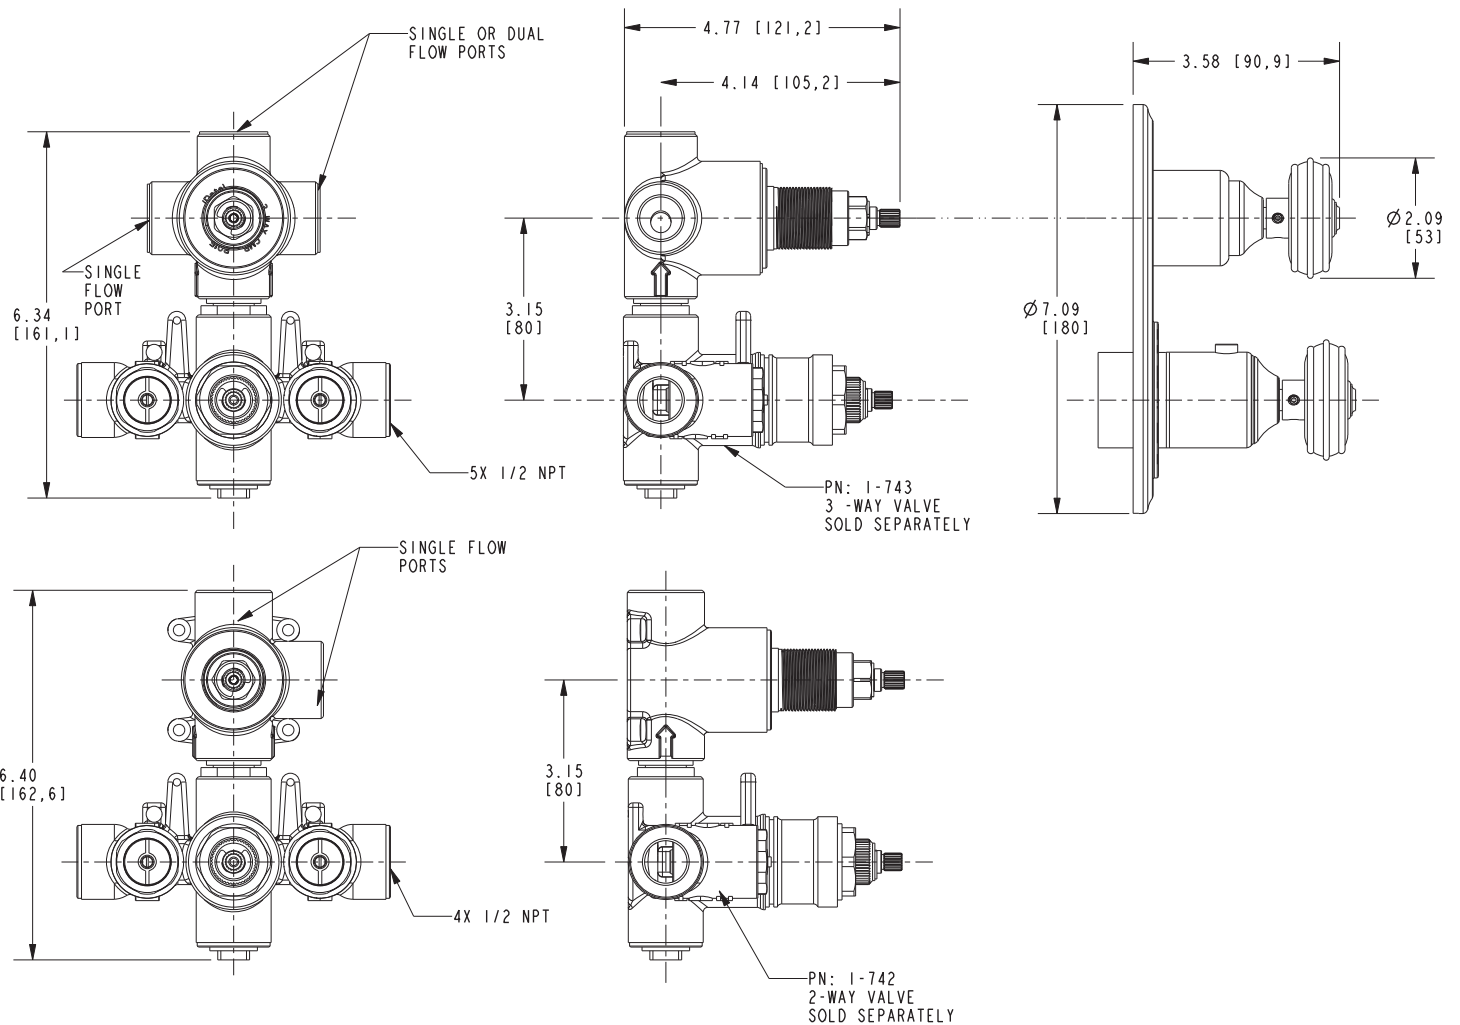

Required Accessory

Application	Shower System Valve (Choose One)		Optional
Description	Thermostatic with / 2 Way Flow Control	Thermostatic with / 3 Way Flow Control	(Optional Valve Trim Extentsion Kit)
Inlet/Outlet Size	1/2"	1/2"	1/2"
Part Number	<input type="checkbox"/> 1-742	<input type="checkbox"/> 1-743	<input type="checkbox"/> 20-146
Image			

Product Specification: Add size designator and "Color / Finish" suffix to Model number, below.

The Thermostatic Shower System Trim shall be made of solid brass construction. Thermostatic Shower System Trim shall include a faceplate, diverter, and temperature-adjust handles. Thermostatic Shower System Trim shall be Newport Brass Model 3-803TR/____ and Thermostatic Shower System Valve shall be Newport Brass Model 1-74___. [Optional Extension Kit for 1/2" Thermostatic Shower System Valve Trim shall be Newport Brass Model 20-146/ ____].

3-803TR

PRODUCT DIMENSIONS *(Units are in inches)*

Annabella Thermostatic Shower System Trim 3-803TR