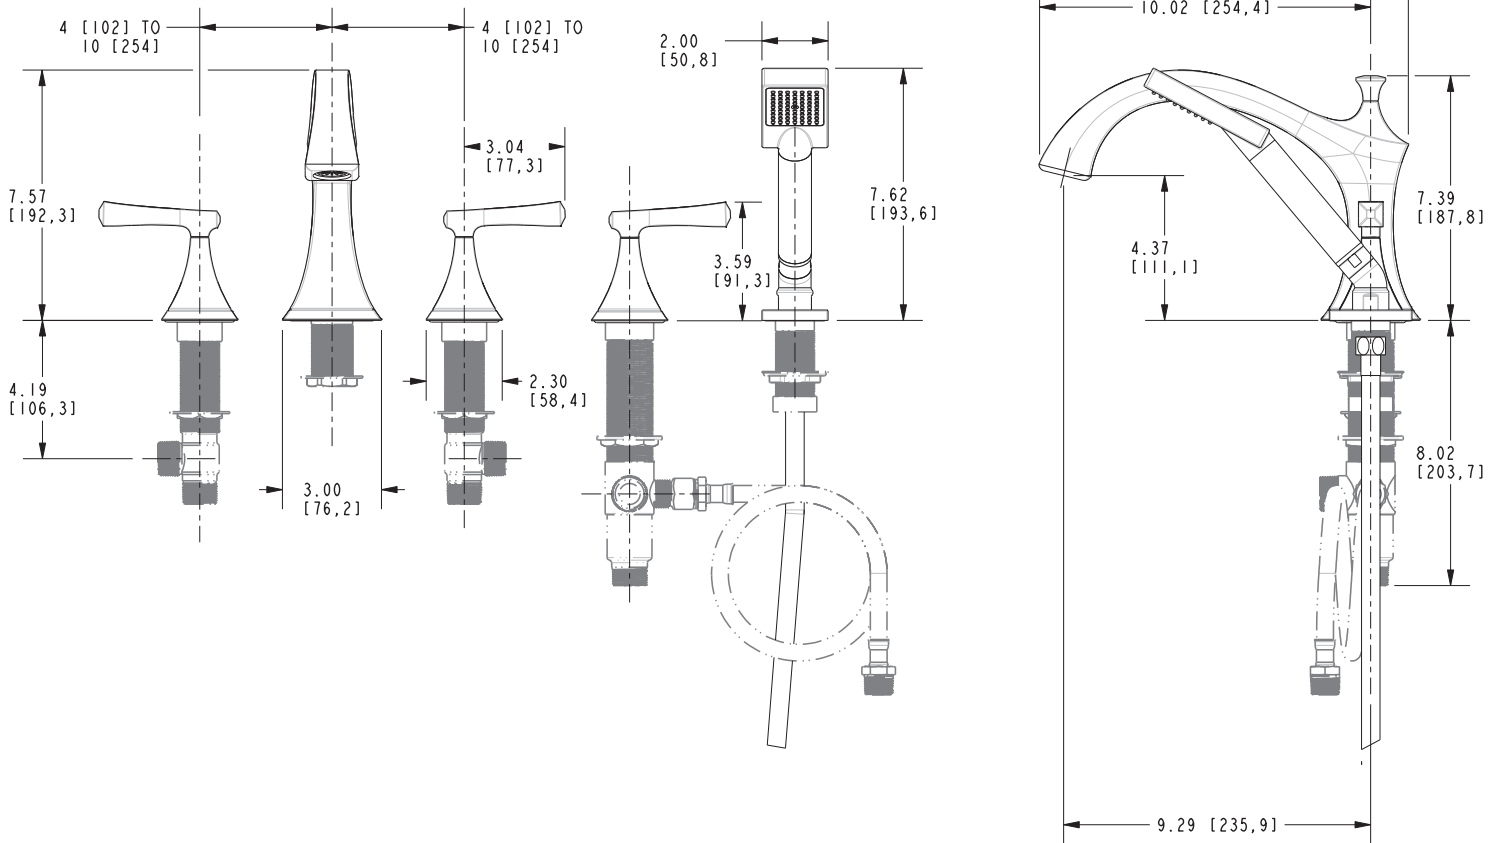

Roman Tub Deck Trim

3-2577

Features

- Solid brass construction
- ADA compliant traditional lever handles
- 4-3/8" (11.1 cm) spout height at outlet
- 9-9/32" (23.6 cm) spout reach (c-c)
- 1.8 gallons (6.7 liters) per minute maximum flow rate showerhead
- Intended for use with Newport Brass rough valve kit (Required Accessory) which incorporates the following:
 - Brass valve bodies and quick-connect spout fitting
 - Quarter-turn washerless ceramic disc 3/4" valve cartridges
- Diverter valve and hoses as needed for handshower

Required Accessory

Application	Deck Tub Valve
Description	3-Valve Assembly With Quick Connect Spout Adapter
Inlet/Outlet Size	3/4"
Part Number	1-666
Image	

Product Specification Add "Color / Finish" suffix to Model number, below.

The Roman Tub with Handshower Deck Trim shall be made of solid brass construction. Roman Tub with Handshower Deck Trim shall incorporate ADA compliant traditional lever handles. Product shall incorporate a 4-3/8" (11.1 cm) spout height at outlet and a 9-9/32" (23.6 cm) spout reach (c-c). Rough valve kit shall incorporate brass valve bodies with quarter-turn washerless ceramic disc 3/4" valve cartridges, a quick-connect spout fitting and a diverter valve with hoses as needed for handshower. Roman Tub with Handshower Deck Trim shall be Newport Brass Model 3-2577/_____ and Newport Brass rough valve kit shall be 1-666.

3-2577

PRODUCT DIMENSIONS *(Units are in inches)*

Joffrey Roman Tub Deck Trim

3-2577