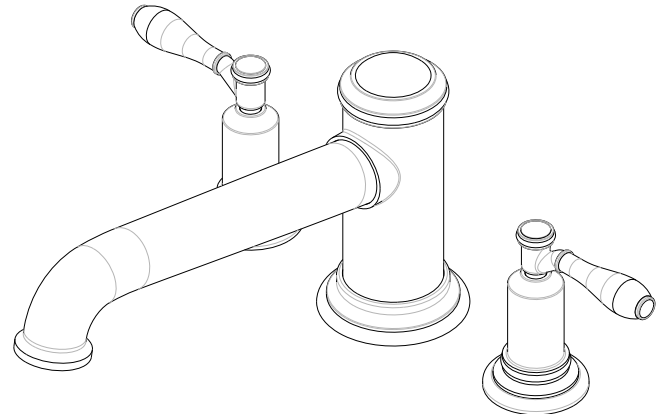

Roman Tub Deck Trim

3-2556

Features

- Solid brass construction
- ADA compliant traditional lever handles
- 3-9/16" (9.0 cm) spout height at outlet
- 9-9/16" (24.3 cm) spout reach (c-c)
- Intended for use with Newport Brass rough valve kit (Required Accessory) which incorporates the following:
  - Brass valve bodies and quick-connect spout fitting
  - Quarter-turn washerless ceramic disc 3/4" valve cartridges

Codes / Standards Compliance

Meets or exceeds the following at date of manufacture:

- ASME A112.18.1/CSA B125.1
- IAPMO/cUPC
- IPC
- ADA
- ICC/ANSI A117.1
- All applicable US Federal and State material regulations

Colors / Finishes

- 15: Polished Nickel
- 15A: Antique Nickel
- 26: Polished Chrome
- 10B: Oil Rubbed Bronze
- Other: Refer to the Newport Brass catalog for additional color/finish options.

Specified Model

Model	Description	Colors / Finishes				
3-2556	Roman Tub Deck Trim	☐ 15	☐ 15A	☐ 26	☐ 10B	☐ Other

Required Accessory:

Trim, above, and Rough Valve Kit, below, must both be specified.

Application	Roman Tub			Roman Tub with Handshower					
	Hot Valve	Cold Valve	Spout Quick-Connect Fitting	Hot Valve	Cold Valve	Spout Quick-Connect Fitting	Poly-Braided Hose	Handshower Diverter	H/S Flange Hardware
Inlet/Outlet Size	3/4"	3/4"	3/4"	3/4"	3/4"	3/4"	1/2"	1/2" / 3/4"	-
Part Number	☐ 1-636			☐ 1-570					
Image									

Product Specification:

Add "Color / Finish" suffix to Tub Deck Trim model number, below.

The Roman Tub Deck Trim shall be made of solid brass construction. Roman Tub Deck Trim shall incorporate ADA compliant traditional lever handles. Product shall incorporate a 3-9/16" (9.0 cm) spout height at outlet and a 9-9/16" (24.3 cm) spout reach (c-c). Rough valve kit shall incorporate brass valve bodies with quarter-turn washerless ceramic disc 3/4" valve cartridges and a quick-connect spout fitting. Roman Tub Deck Trim shall be Newport Brass Model 3-2556/____ and Newport Brass rough valve kit shall be 1-636.