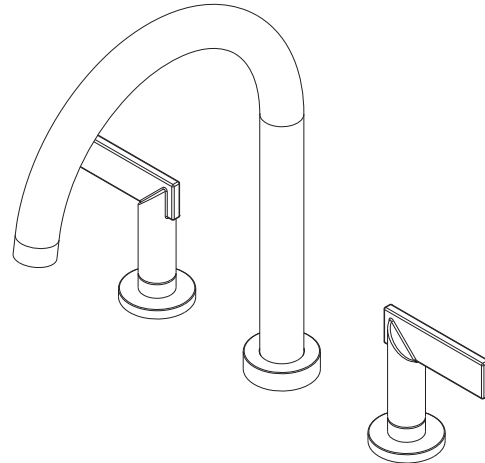

Roman Tub Deck Trim

3-2486

Features

- Solid brass construction
- ADA compliant contemporary lever handles
- 7-1/16" (17.9 cm) spout height at outlet
- 7-15/16" (20.2 cm) spout reach (c-c)
- Intended for use with Newport Brass rough valve kit (Required Accessory) which incorporates the following:
  - Brass valve bodies and spout nipple
  - Quarter-turn washerless ceramic disc 3/4" valve cartridges

Codes / Standards Compliance

Meets or exceeds the following at date of manufacture:

- ASME A112.18.1/CSA B125.1
- IAPMO/cUPC
- IPC
- ADA
- ICC/ANSI A117.1
- All applicable US Federal and State material regulations

Colors / Finishes

- 15: Polished Nickel
- 15A: Antique Nickel
- 26: Polished Chrome
- 10B: Oil Rubbed Bronze
- Other: Refer to the Newport Brass catalog for additional color/finish options.

Specified Model

Model	Description	Colors / Finishes
3-2486	Roman Tub Deck Trim	☐ 15 ☐ 15A ☐ 26 ☐ 10B ☐ Other

Required Accessory:

Trim, above, and Rough Valve Kit, below, must both be specified.

Application	Roman Tub			Roman Tub with Handshower					
	Hot Valve	Cold Valve	Spout Quick-Connect Fitting	Hot Valve	Cold Valve	Spout Quick-Connect Fitting	Poly-Braided Hose	Handshower Diverter	H/S Flange Hardware
Inlet/Outlet Size	3/4"	3/4"	3/4"	3/4"	3/4"	3/4"	1/2"	1/2" / 3/4"	-
Part Number	☐ 1-677			☐ 1-678					
Image									

Product Specification:

Add "Color / Finish" suffix to Tub Deck Trim model number, below.

The Roman Tub Deck Trim shall be made of solid brass construction. Roman Tub Deck Trim shall incorporate ADA compliant contemporary lever handles. Product shall incorporate a 7-1/16" (17.9 cm) spout height at outlet and a 7-15/16" (20.7 cm) spout reach (c-c). Rough valve kit shall incorporate brass valve bodies with quarter-turn washerless ceramic disc 3/4" valve cartridges and a spout nipple. Roman Tub Deck Trim shall be Newport Brass Model 3-2486/____ and Newport Brass rough valve kit shall be 1-677.