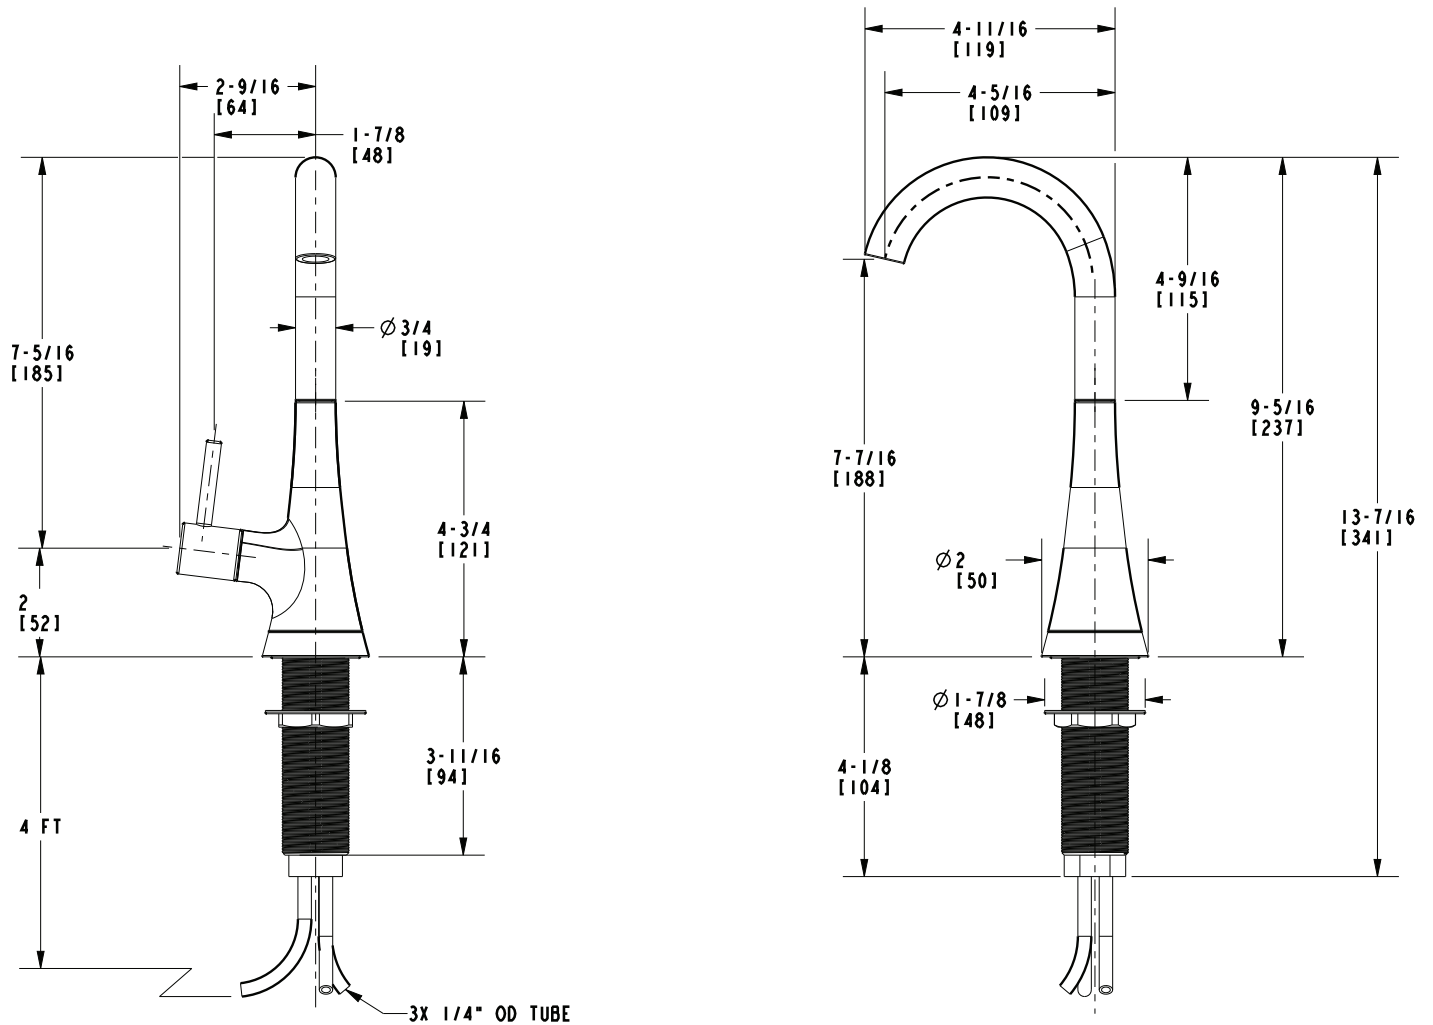

### Features

- Solid brass construction
- Quarter-turn washerless ceramic disc valve cartridge
- Contemporary lever handle design
- Spout assembly with integral supply hoses
- Spring-loaded, normally closed lever handle
- 7-7/16" (18.9 cm) spout height at outlet
- 3-15/16" (10.0 cm) spout reach (c-c)
- 1.5 gallons (5.7 liters) per minute maximum flow rate
- For single hole configurations

### Product Specification:

Add "Color / Finish" suffix to Model number, below.

The Hot Water Dispenser Faucet shall be made of solid brass construction. Faucet shall incorporate a spout assembly with integral supply hoses and feature a quarter-turn washerless ceramic disc valve cartridge. Faucet shall incorporate a traditional lever handle design and feature a spring-loaded, normally closed hot lever mechanism. Hot Water Dispenser Faucet shall have a 1.5 gallons (5.7 liters) per minute maximum flow rate and accommodate single hole configurations. Product shall incorporate a 7-7/16" (18.9 cm) spout height at outlet and a 3-15/16" (10.0 cm) spout reach (c-c). Hot Water Dispenser Faucet shall be Newport Brass Model 2500-5613/\_\_\_\_. [Point-of-Use Water Heater shall be Newport Brass Model 5-036].

# 2500-5613

Product Dimensions (units are in inches)