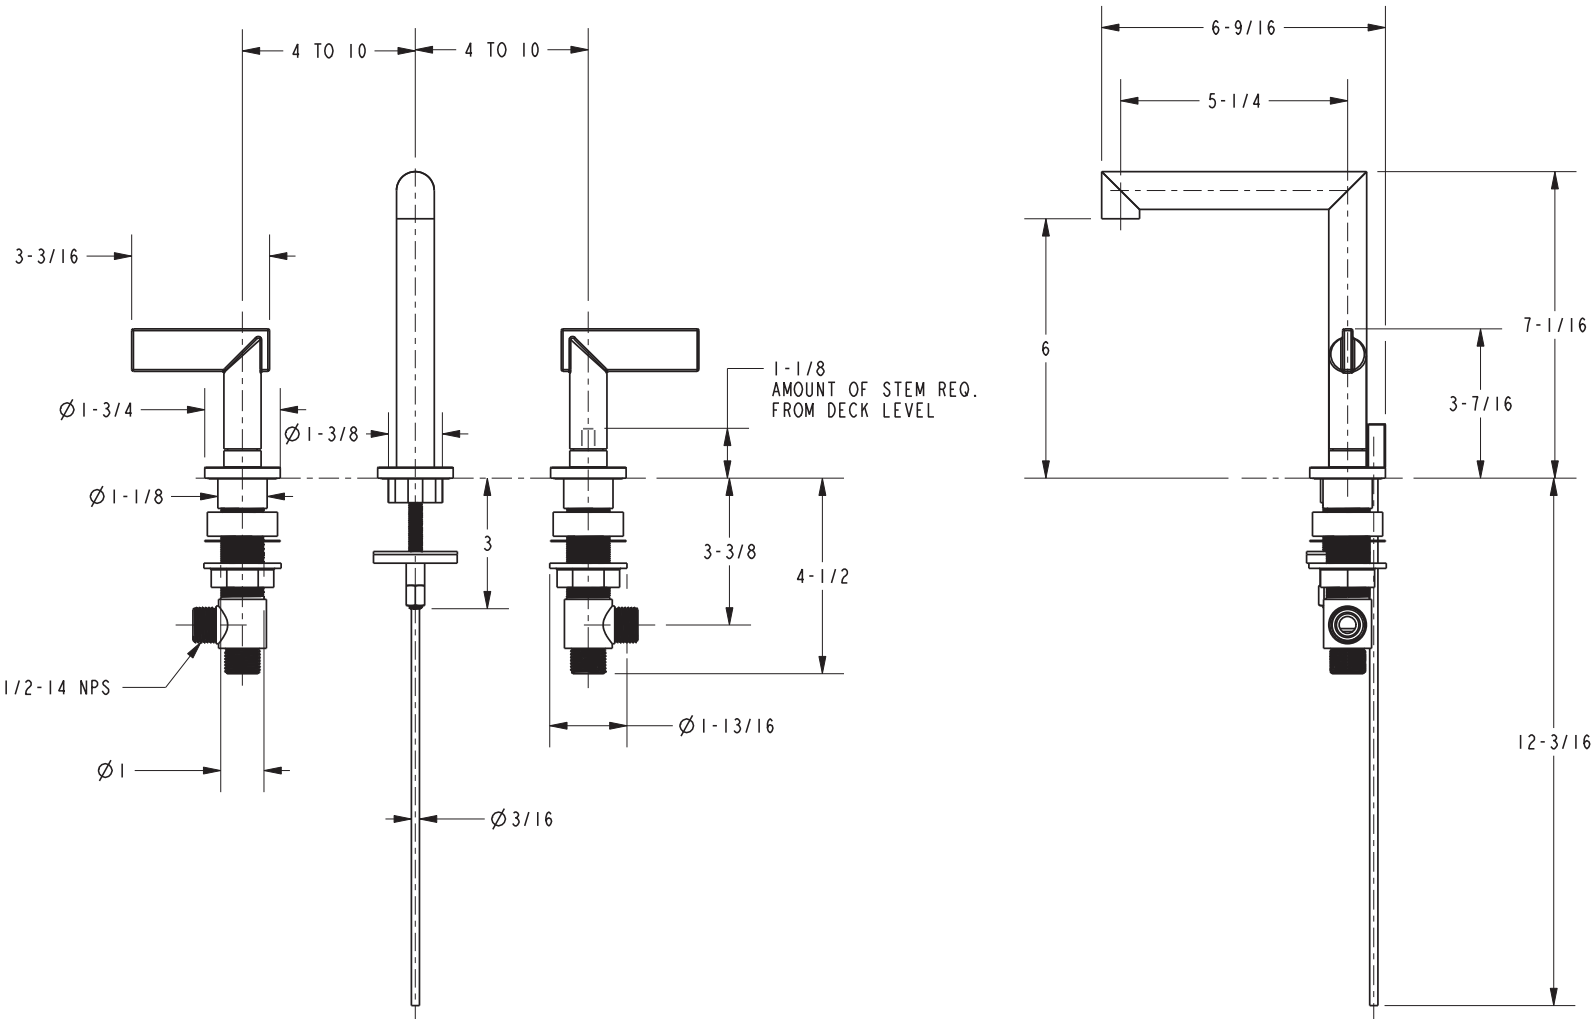

Widespread Lavatory Faucet
2490

Features

- Solid brass construction
- Brass valve bodies
- Quarter-turn washerless ceramic disc valve cartridges
- ADA compliant contemporary lever handles
- Spout assembly with integral supply hoses
- Pop-up drain with tailpiece
- 6" (15.2 cm) spout height at outlet
- 5-1/4" (13.3 cm) spout reach (c-c)
- For 8" (20.3 cm) centers - Maximum 20" (50.8 cm)
- 1.2 gallons (4.5 liters) per minute maximum flow rate

Product Specification: Add "Color / Finish" suffix to Model number, below.

The two-handle Widespread Lavatory Faucet shall be made of solid brass construction. Faucet shall incorporate a spout assembly with integral supply hoses and feature brass valve bodies with quarter-turn washerless ceramic disc valve cartridges. Faucet shall have a 1.2 gallon (4.5 liter) per minute maximum flow rate. Product shall be for 8" (20.3 cm) centers - Maximum 20" (50.8 cm). Product shall incorporate a 6" (15.2 cm) spout height at outlet and a 5-1/4" (13.3 cm) spout reach (c-c). Faucet shall include a pop-up drain with tailpiece and incorporate ADA compliant traditional lever handles. Widespread Lavatory Faucet shall be Newport Brass Model 2490/____ .

2490

PRODUCT DIMENSIONS *(Units are in inches)*

Keaton Widespread Lavatory Faucet
2490

NEWPORT BRASS
Flawless Beauty. From Faucet to Finish.™