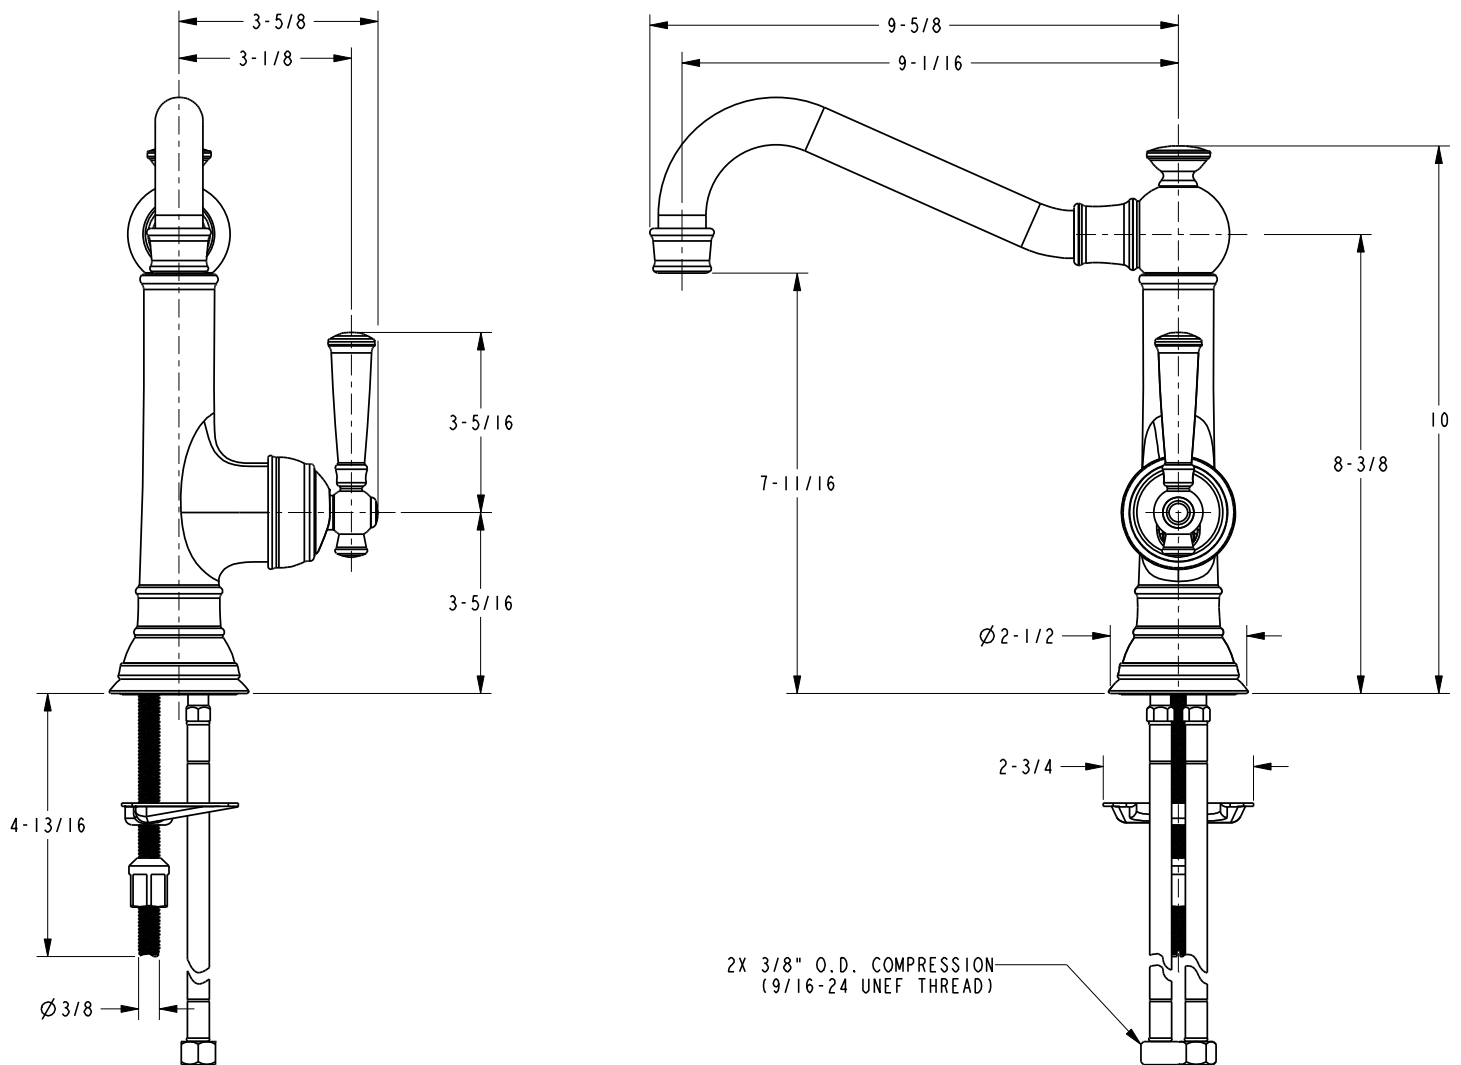

JACOBEEAN

Single-Handle Kitchen Faucet

2470-5303

Features

- Solid brass construction
- Euro-motion ceramic disc 35 mm valve cartridge
- Side-mounted ADA compliant lever handle
- Independent rotational and pivoting lever handle elements
- Swivel spout assembly
- 7-11/16" (19.5 cm) spout height at outlet
- 9-1/16" (23.0 cm) spout reach (c-c)
- For single hole configurations
- 1.8 gallons (6.8 liters) per minute maximum flow rate

Product Specification:

Add "Color / Finish" suffix to Model number, below.

The Single-Handle Kitchen Faucet shall be made of solid brass construction. Faucet shall incorporate a swivel spout assembly and feature a Euro-motion ceramic disc 35 mm valve cartridge. Faucet shall have a 1.8 gallons (6.8 liters) per minute maximum flow rate. Product shall require a single hole for installation. Product shall incorporate a 7-11/16" (19.5 cm) spout height at outlet and a 9-1/16" (23.0 cm) spout reach (c-c). Faucet shall incorporate a side-mounted ADA lever handle having Independent rotational and pivoting elements. Single-Handle Kitchen Faucet shall be Newport Brass Model 2470-5303/_____ .

2470-5303

Product Dimensions (units are in inches)

Jacobean Single-Handle Kitchen Faucet
2470-5303

page 2 of 2 spec_2470-5303

NEWPORT BRASS
Flawless Beauty. From Faucet to Finish.™

t: 949.417.5207 | www.newportbrass.com