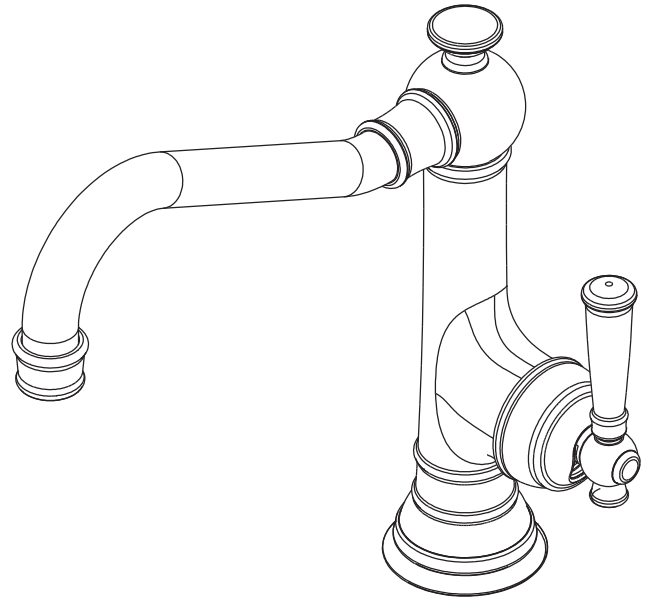

JACOBEEAN

Single-Handle Kitchen Faucet

2470-5303

Features

- Solid brass construction
- Euro-motion ceramic disc 35 mm valve cartridge
- Side-mounted ADA compliant lever handle
- Independent rotational and pivoting lever handle elements
- Swivel spout assembly
- 7-11/16" (19.5 cm) spout height at outlet
- 9-1/16" (23.0 cm) spout reach (c-c)
- For single hole configurations
- 1.8 gallons (6.8 liters) per minute maximum flow rate

Codes / Standards Compliance

Meets or exceeds the following at date of manufacture:

- ASME A112.18.1/CSA B125.1
- IAPMO/cUPC
- IPC
- NSF 61
- ADA
- ICC/ANSI A117.1
- Energy Policy Act of 1992
- All applicable US Federal and State material regulations

Colors / Finishes

- 10B: Oil Rubbed Bronze
- 15: Polished Nickel
- 15A: Antique Nickel
- 26: Polished Chrome
- Other: Refer to the Newport Brass catalog for additional color/finish options.

Specified Model

Model	Description	Colors / Finishes
2470-5303	Single-Handle Kitchen Faucet	☐ 10B ☐ 15 ☐ 15A ☐ 26 ☐ Other

Product Specification:

Add "Color / Finish" suffix to Model number, below.

The Single-Handle Kitchen Faucet shall be made of solid brass construction. Faucet shall incorporate a swivel spout assembly and feature a Euro-motion ceramic disc 35 mm valve cartridge. Faucet shall have a 1.8 gallons (6.8 liters) per minute maximum flow rate. Product shall require a single hole for installation. Product shall incorporate a 7-11/16" (19.5 cm) spout height at outlet and a 9-1/16" (23.0 cm) spout reach (c-c). Faucet shall incorporate a side-mounted ADA lever handle having Independent rotational and pivoting elements. Single-Handle Kitchen Faucet shall be Newport Brass Model 2470-5303/_____ .