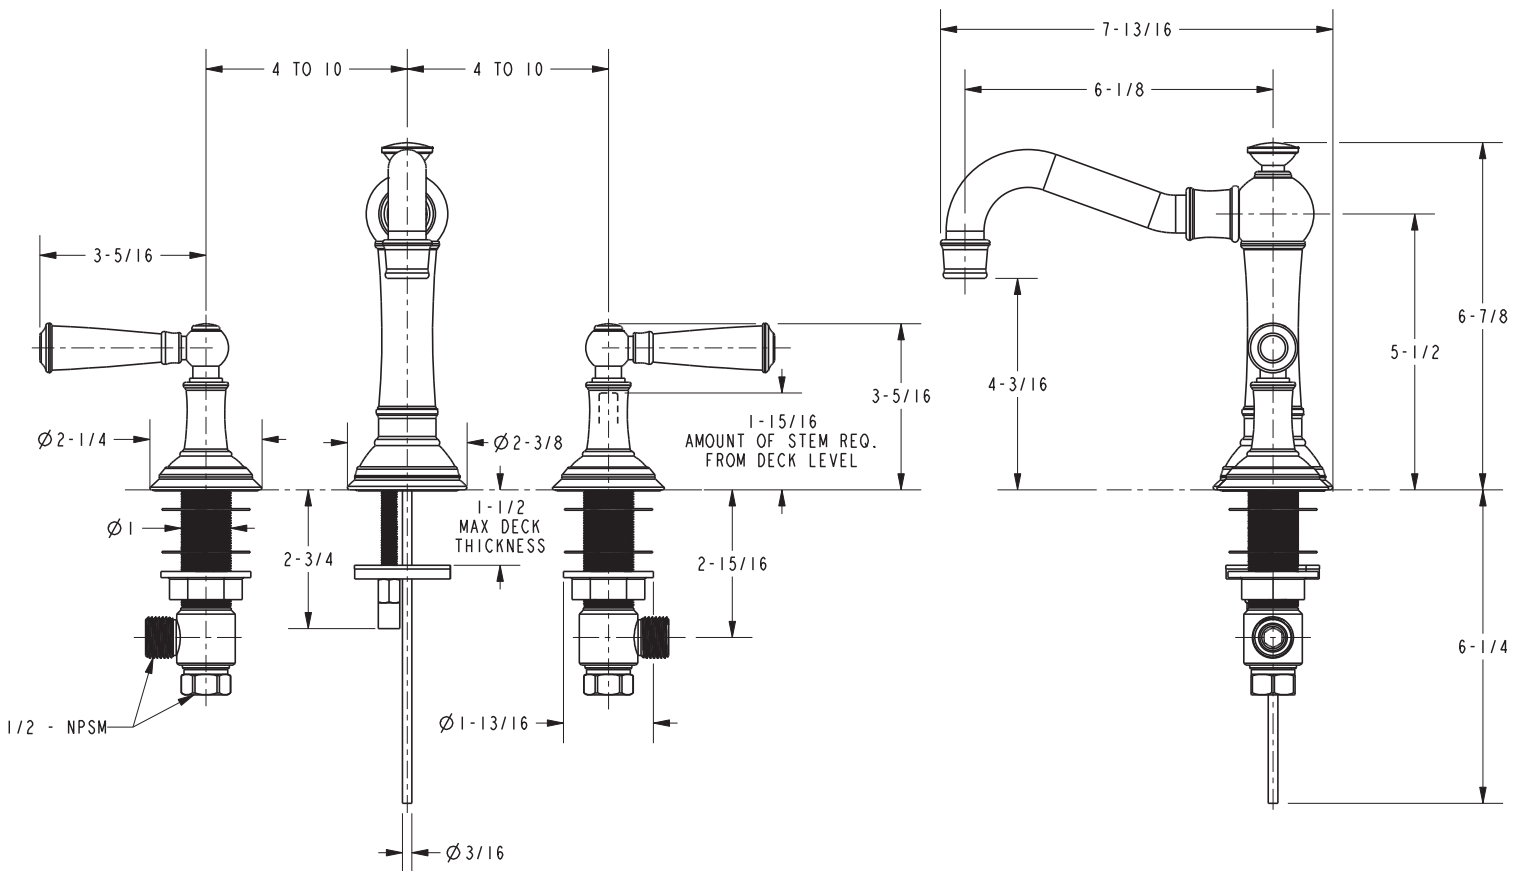

**Features**

- Solid brass construction
- Brass valve bodies
- Quarter-turn washerless ceramic disc valve cartridges
- ADA compliant traditional lever handles
- Spout assembly with integral supply hoses
- Pop-up drain with tailpiece
- 4-3/16" (10.6 cm) spout height at outlet
- 6-1/8" (15.6 cm) spout reach (c-c)
- For 8" (20.3 cm) centers - Maximum 20" (50.8 cm)
- 1.5 gallons (5.7 liters) per minute maximum flow rate

**Product Specification:**

Add "Color / Finish" suffix to Model number, below.

The two-handle Widespread Lavatory Faucet shall be made of solid brass construction. Faucet shall incorporate a spout assembly with integral supply hoses and feature brass valve bodies with quarter-turn washerless ceramic disc valve cartridges. Faucet shall have a 1.5 gallon (5.7 liter) per minute maximum flow rate. Product shall be for 8" (20.3 cm) centers - Maximum 20" (50.8 cm). Product shall incorporate a 4-3/16" (10.6 cm) spout height at outlet and a 6-1/8" (15.6 cm) spout reach (c-c). Faucet shall include a pop-up drain with tailpiece and incorporate ADA compliant traditional lever handles. Widespread Lavatory Faucet shall be Newport Brass Model 2470/\_\_\_\_ .

## PRODUCT DIMENSIONS *(Units are in inches)*