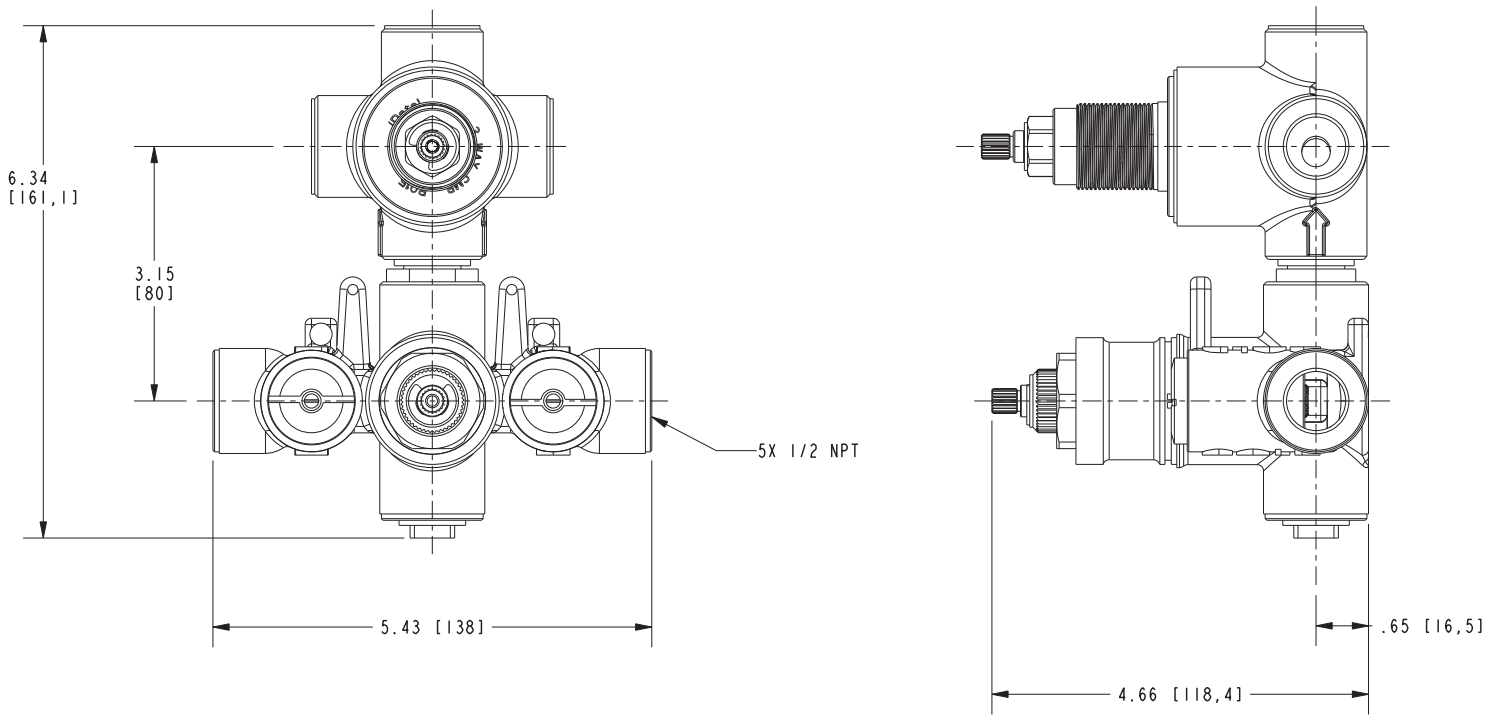

SHOWER VALVE

Features

1/2" Thermostatic Valve For Shower Installations

1-743

- Solid brass construction
- Provides anti-scald protection and temperature regulation
- Integrated transfer valve allowing shared functions on ports 1 & 2
- High-temperature safety stop ensures water temperature maximum is 100° F (37.7 C)°
- Built in check valves with service stops
- 1/2" NPT female thread (inlet and outlet) valve body
- Mounting tabs located on rough-in for secure installation option
- 3 way diverter configuration
- 7.75 gpm (gallons per minute) flow rate (@ 45 psi)
- Requires Newport Brass BP Valve Trim (many options available, sold-separately)

- 10B: Oil Rubbed Bronze
- 15: Polished Nickel
- 15S: Satin Nickel - PVD
- 26: Polished Chrome
- Other: Refer to the Newport Brass catalog for additional color/finish options.

Specified Model

Model	Description	Colors Finishes
1-743	1/2" Thermostat Valve For Shower Installations	<input type="checkbox"/> 10B <input type="checkbox"/> 15 <input type="checkbox"/> 15S <input type="checkbox"/> 26 <input type="checkbox"/> Other

Product Specification Add "Color / Finish" suffix to Model number, below.

The Thermostat Valve for shower installations shall be made of solid brass construction. Valve shall provide anti-scald protection ensuring water temperature maximum is 100° F (37.7 C)° Valve shall have a maximum flow rate of 7.75 gpm (gallons per minute) @ 45 psi. Valve inlets shall include integral stops and incorporate 1/2" NPT female thread for inlets and outlet. Valve shall incorporate mounting tabs along the back surface. Valve shall have a maximum flow rate of 7.75 gpm (gallons per minute) @ 45 psi. Thermostat Valve for shower installations shall be Newport Brass Model 1-743.

1-743

PRODUCT DIMENSIONS *(Units are in inches)*

Shower Valve 1-743