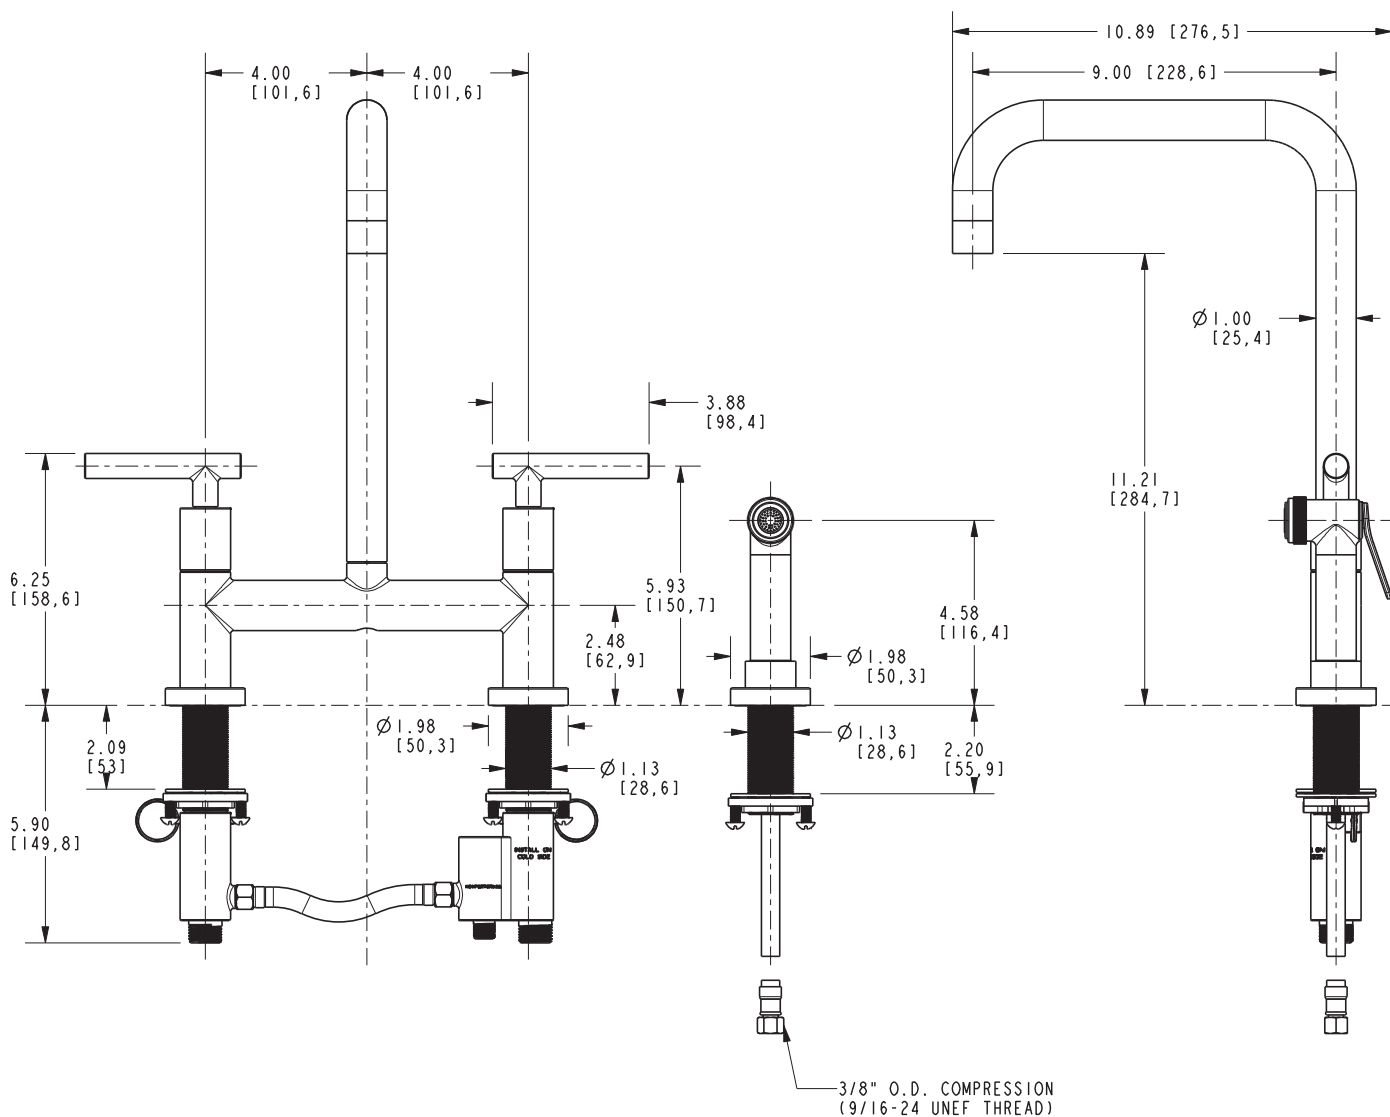

EAST LINEAR

Features

- Solid brass construction
- Bridge-style brass valve bodies
- Quarter-turn washerless ceramic disc valve cartridges
- ADA compliant contemporary lever handles
- Swivel spout assembly with integral diverter assembly
- Solid brass pull-out sidespray assembly
- 11-3/16" (21.2 cm) spout height at outlet
- 9" (22.8 cm) spout reach (c-c)
- For 8" (20.3 cm) centers
- 1.8 gallons (6.8 liters) per minute maximum flow rate

Bridge Style Kitchen Faucet with Sidespray

1400-5413

Codes / Standards Compliance

Meets or exceeds the following at date of manufacture:

- ASME A112.18.1/CSA B125.1
- IAPMO/cUPC
- IPC
- NSF 61
- NSF 372
- ADA (Handle Only)
- ICC/ANSI A117.1
- Energy Policy Act of 1992
- California Energy Commission (CEC)
- All applicable US Federal and State material regulations

Product Specification Add "Color / Finish" suffix to Model number, below.

The Bridge Style Kitchen Faucet shall be made of solid brass construction. Faucet shall incorporate a swivel spout assembly with integral side-spray diverter assembly and feature bridge-style brass valve bodies with quarter-turn washerless ceramic disc valve cartridges. Faucet shall have a 1.8 gallons (6.8 liters) per minute maximum flow rate. Product shall be for 8" (20.3 cm) centers. Product shall incorporate a 11-3/16" (28.5 cm) spout height at outlet and a 9" (22.8 cm) spout reach (c-c). Faucet shall incorporate ADA compliant contemporary lever handles. Bridge-Style Kitchen Faucet with Sidespray shall be Newport Brass Model 1400-5413/_____.

1400-5413

PRODUCT DIMENSIONS *(Units are in inches)*

East Linear Bridge Style Kitchen Faucet with Sidespray 1400-5413