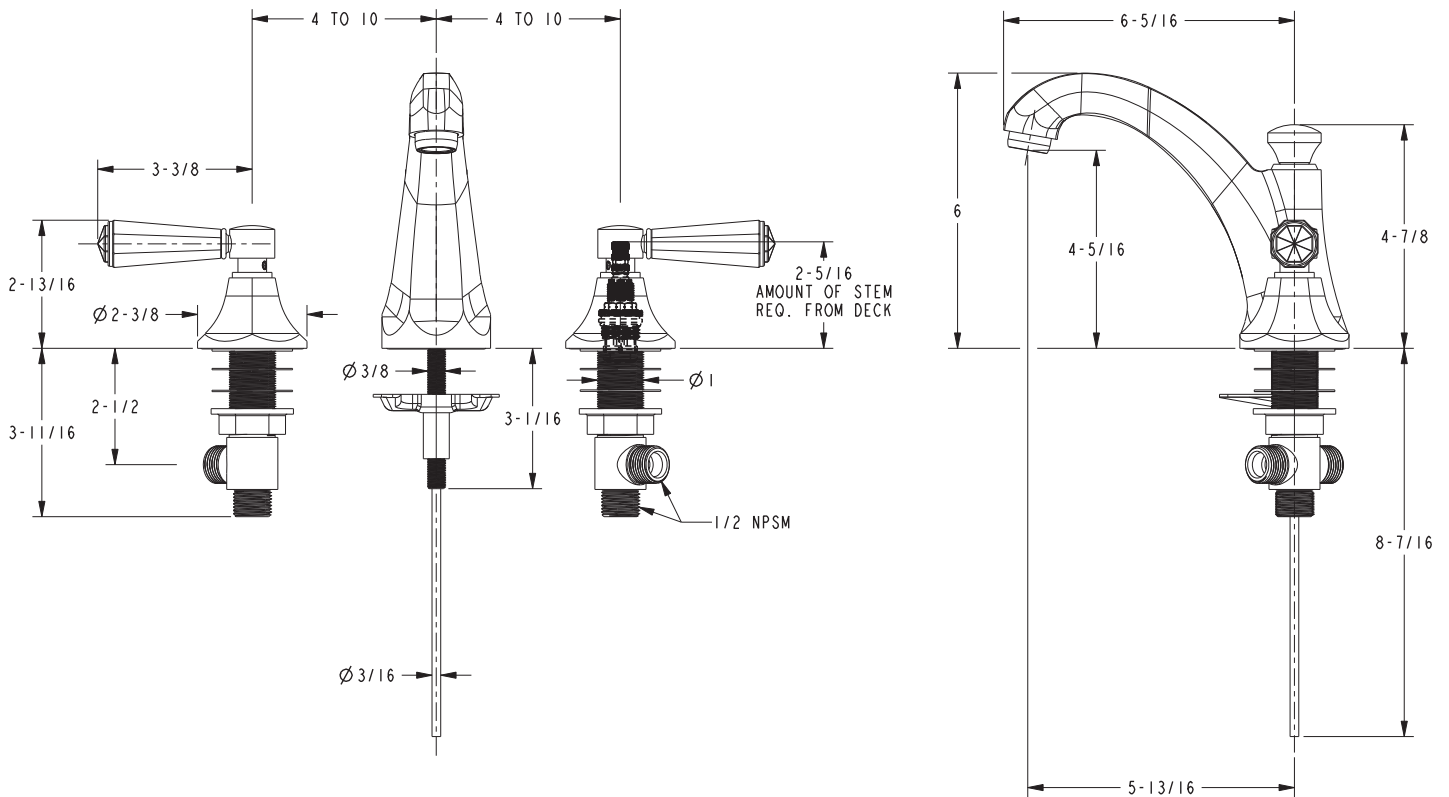

### Features

- Solid brass construction
- Brass valve bodies
- Quarter-turn washerless ceramic disc valve cartridges
- ADA compliant crystal lever handles
- Spout assembly with integral supply hoses
- Pop-up drain with tailpiece
- 4-5/16" (11.0 cm) spout height at outlet
- 5-13/16" (14.8 cm) spout reach (c-c)
- For 8" (20.3 cm) centers - Maximum 20" (50.8 cm)
- 1.2 gallons (4.5 liters) per minute maximum flow rate

### Product Specification Add "Color / Finish" suffix to Model number, below.

The two-handle Widespread Lavatory Faucet shall be made of solid brass construction. Faucet shall incorporate a spout assembly with integral supply hoses and feature brass valve bodies with quarter-turn washerless ceramic disc valve cartridges. Faucet shall have a 1.2 gallons (4.5 liters) per minute maximum flow rate. Product shall be for 8" (20.3 cm) centers - Maximum 20" (50.8 cm). Product shall incorporate a 4-5/16" (11.0 cm) spout height at outlet and a 5-13/16" (14.8 cm) spout reach (c-c). Faucet shall include a pop-up drain with tailpiece and incorporate ADA compliant crystal lever handles. Widespread Lavatory Faucet shall be Newport Brass Model 1230C/\_\_\_\_\_.

## PRODUCT DIMENSIONS *(Units are in inches)*