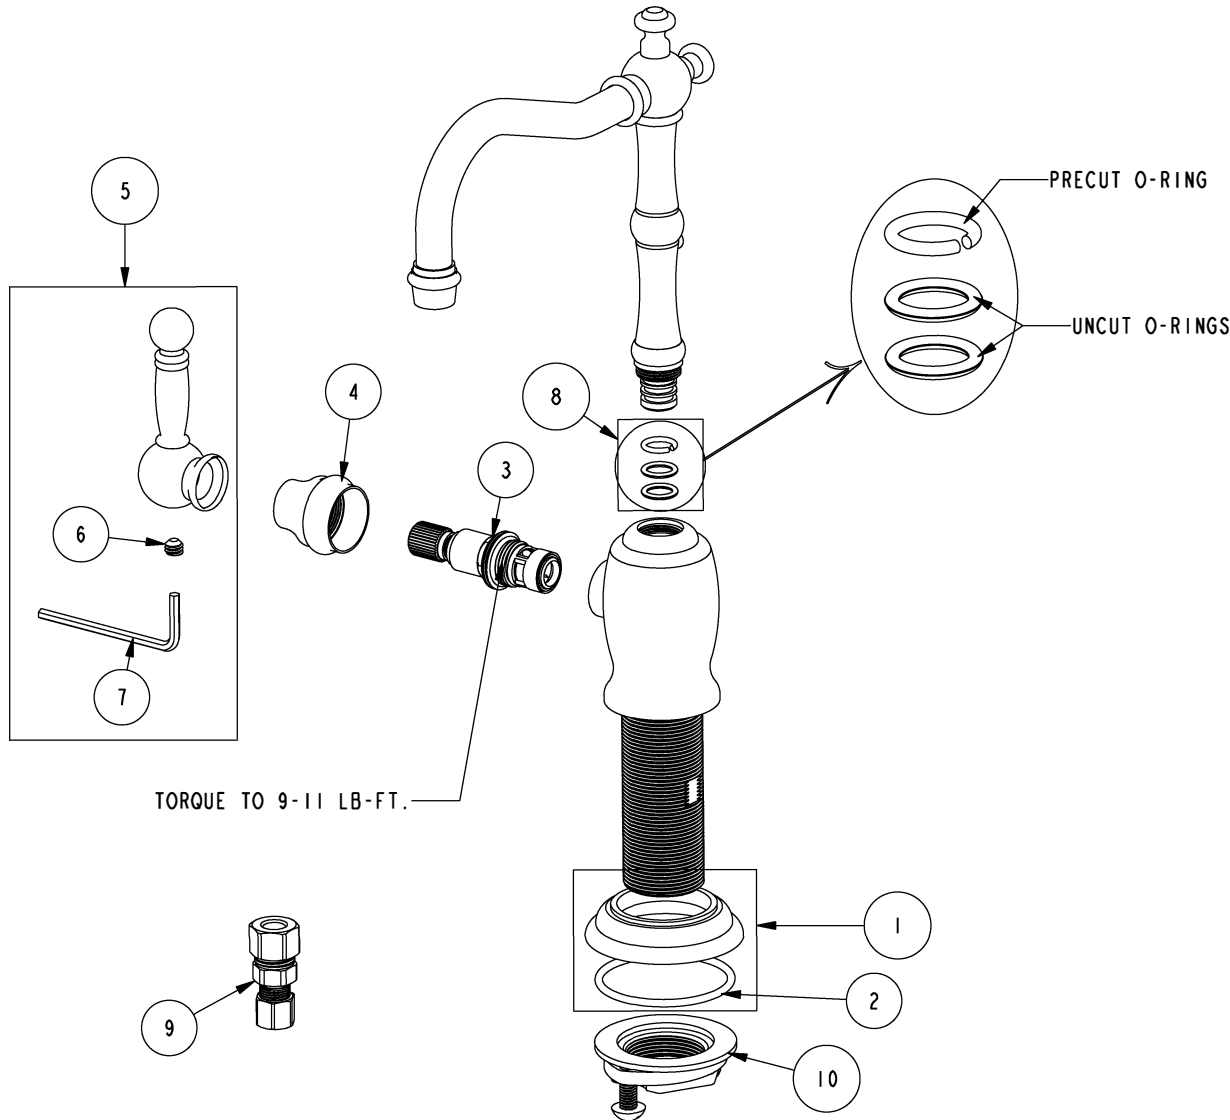

REPLACEMENT PARTS

ITEM	PT/ASSY	SPECIFY FINISH	DESCRIPTION
1	20-786	YES	ESCUTCHEON ASM
2	91762		O-RING, #2-132, EP, 50 DURO - GREY
3	5-067		3/8 SELF CLOSING CART. ASM.
4	13661	YES	WATER DISP HDL BONNET (TRAD)
5	20-787	YES	LEVER HANDLE ASM
6	92017		SCRW, 1/4-20 X 3/16 SKT HD CUP PT SS
7	92422		HEX KEY, 1/8" ALLOY STEEL
8	10-310		WATER DISPENSER SPOUT O-RING KIT
9	92194		COUPLING, 3/8" X 1/4"
10	1-393		1-1/8 18 UNEF MOUNTING KIT

HOT WATER DISP, LEVER TRAD
108H

NEWPORT BRASS.