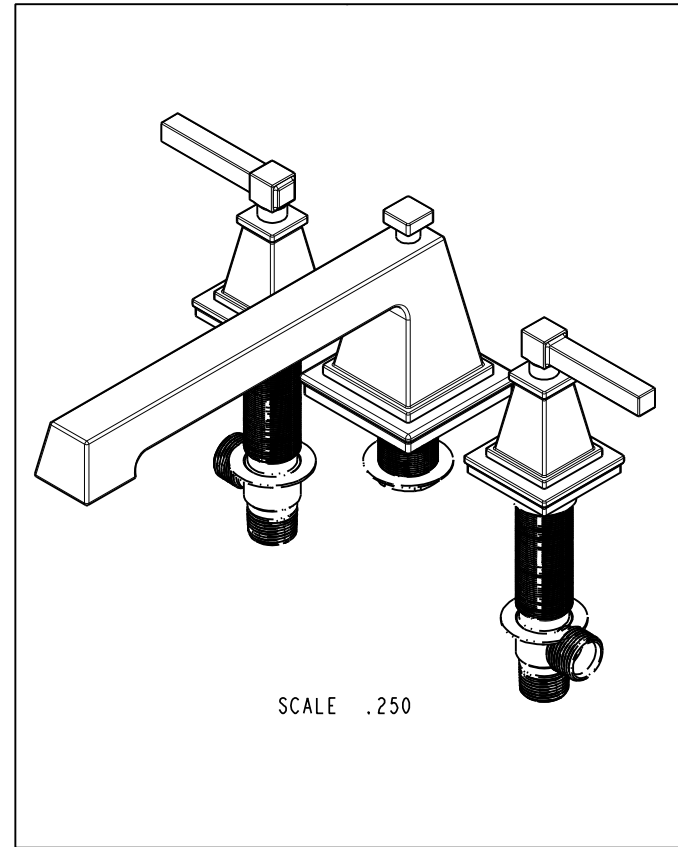

PN#1-665
SOLD SEPARATELY

SCALE .250

BRASSTECH		2001 E. CARNEGIE AVE.	
INCORPORATED		SANTA ANA, CA 92705	
DWG NO. 3-3146		REV -	
SCALE .313	REF. -	SHEET 2 OF 3	

BRASSTECH		2001 E. CARNEGIE AVE. SANTA ANA, CA 92705 (949) 417-5207	
DWG NO.	3-3146	REV	-
SCALE	.313	REF.	-
SHEET 3		OF 3	