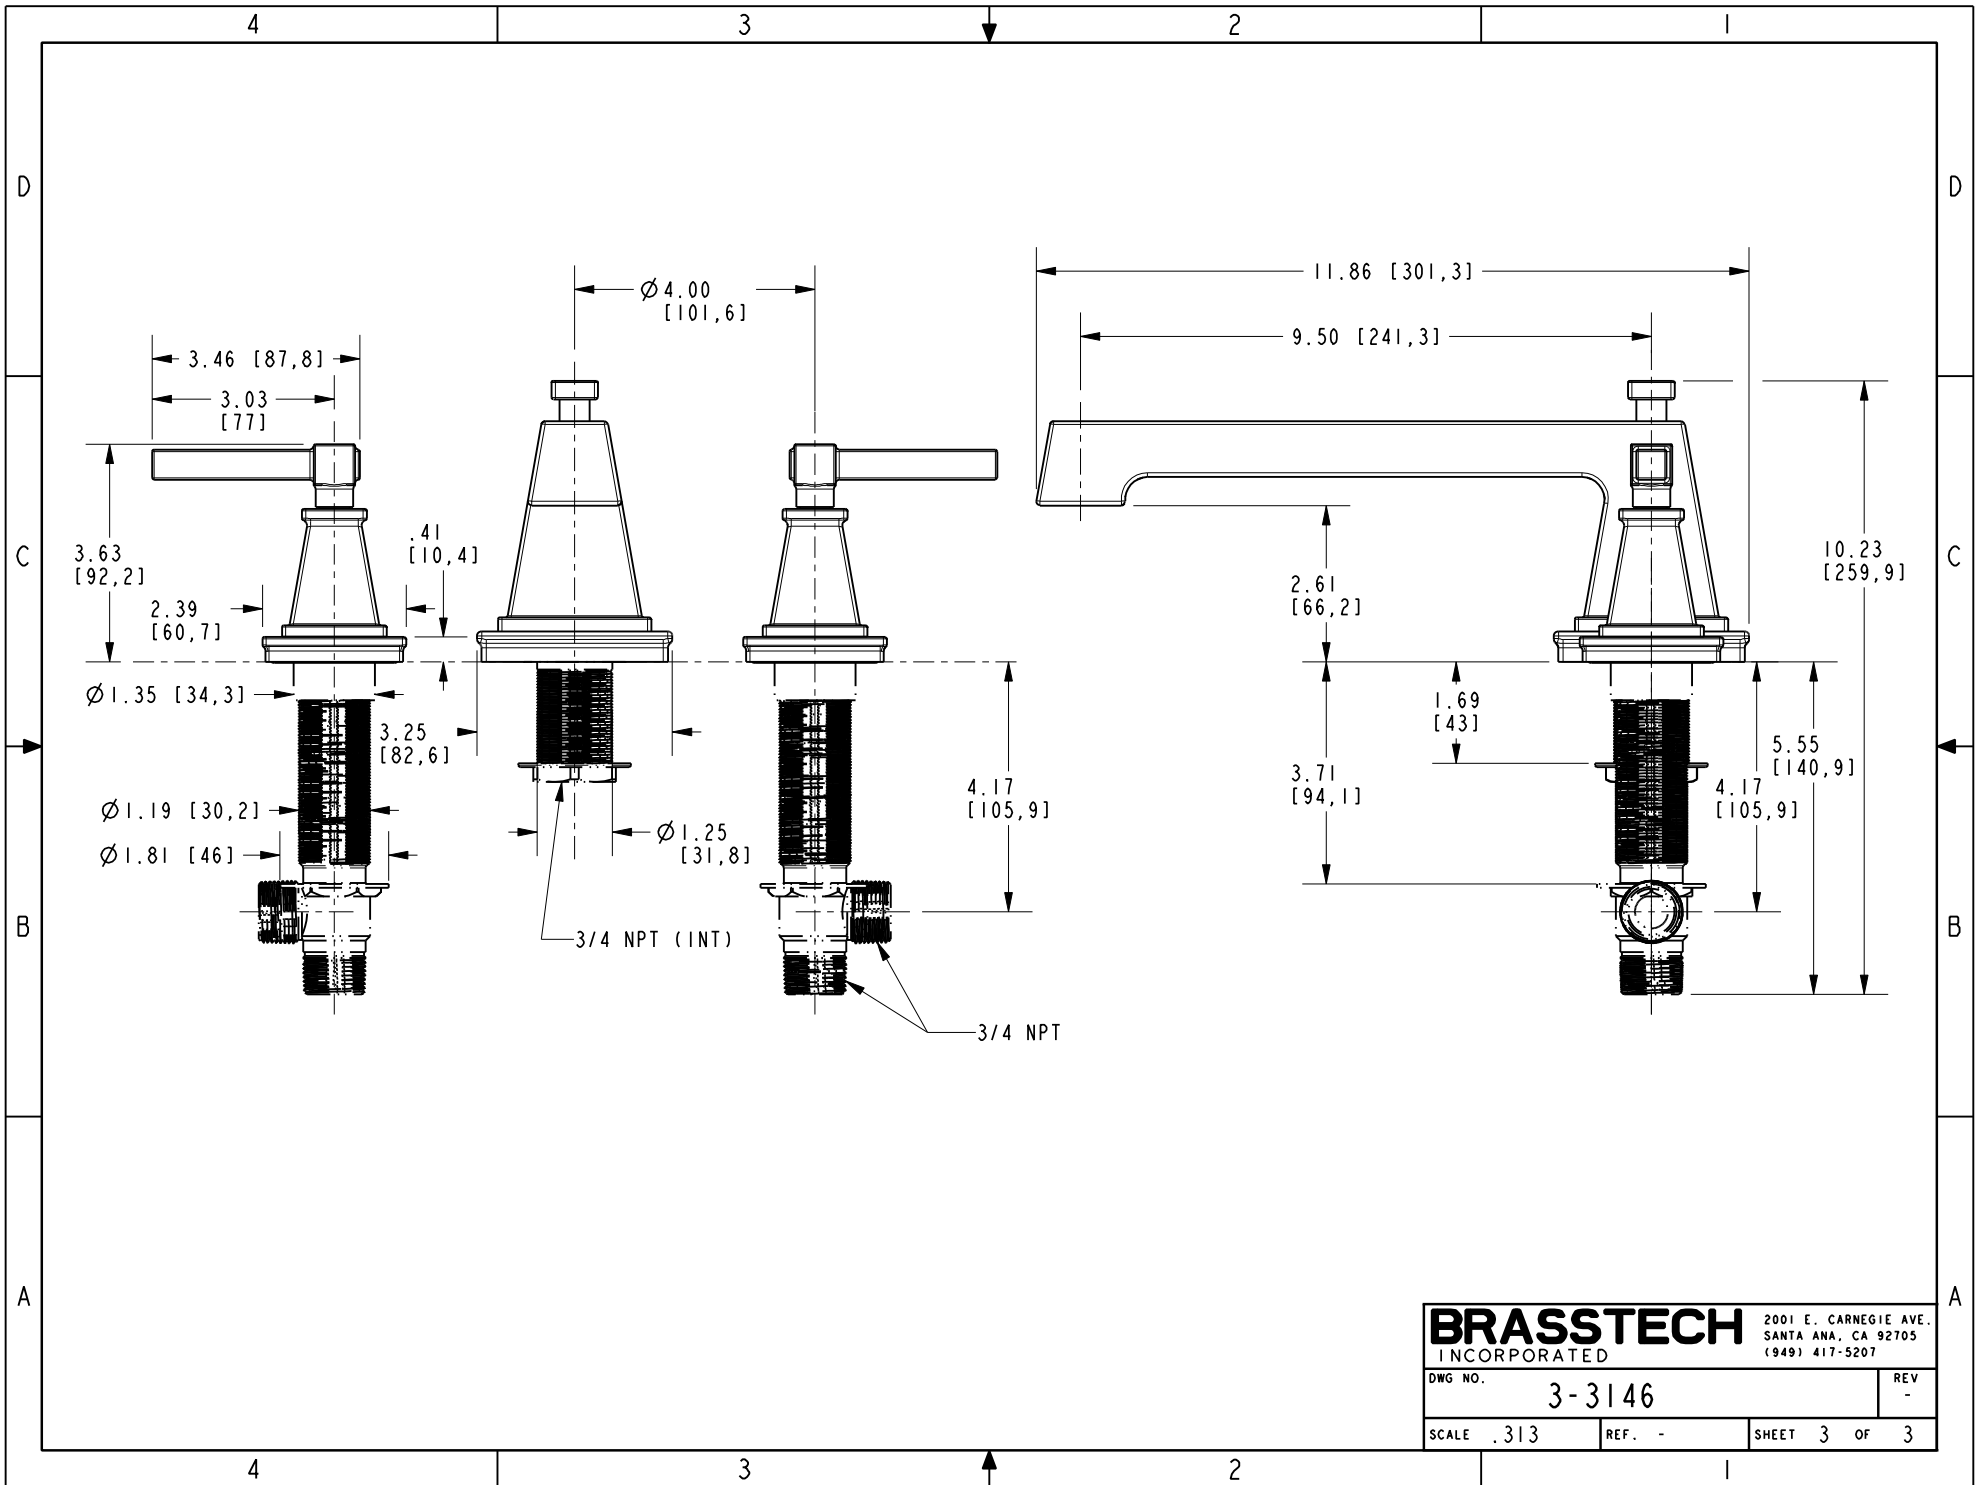

PN#1-665
SOLD SEPARATELY

SCALE .250

BRASSTECH		2001 E. CARNEGIE AVE.	
INCORPORATED		SANTA ANA, CA 92705	
DWG NO. 3-3146		REV -	
SCALE .313	REF. -	SHEET 2 OF 3	

BRASSTECH		2001 E. CARNEGIE AVE. SANTA ANA, CA 92705 (949) 417-5207	
DWG NO.	3-3146	REV	-
SCALE	.313	REF.	-
SHEET 3		OF 3	