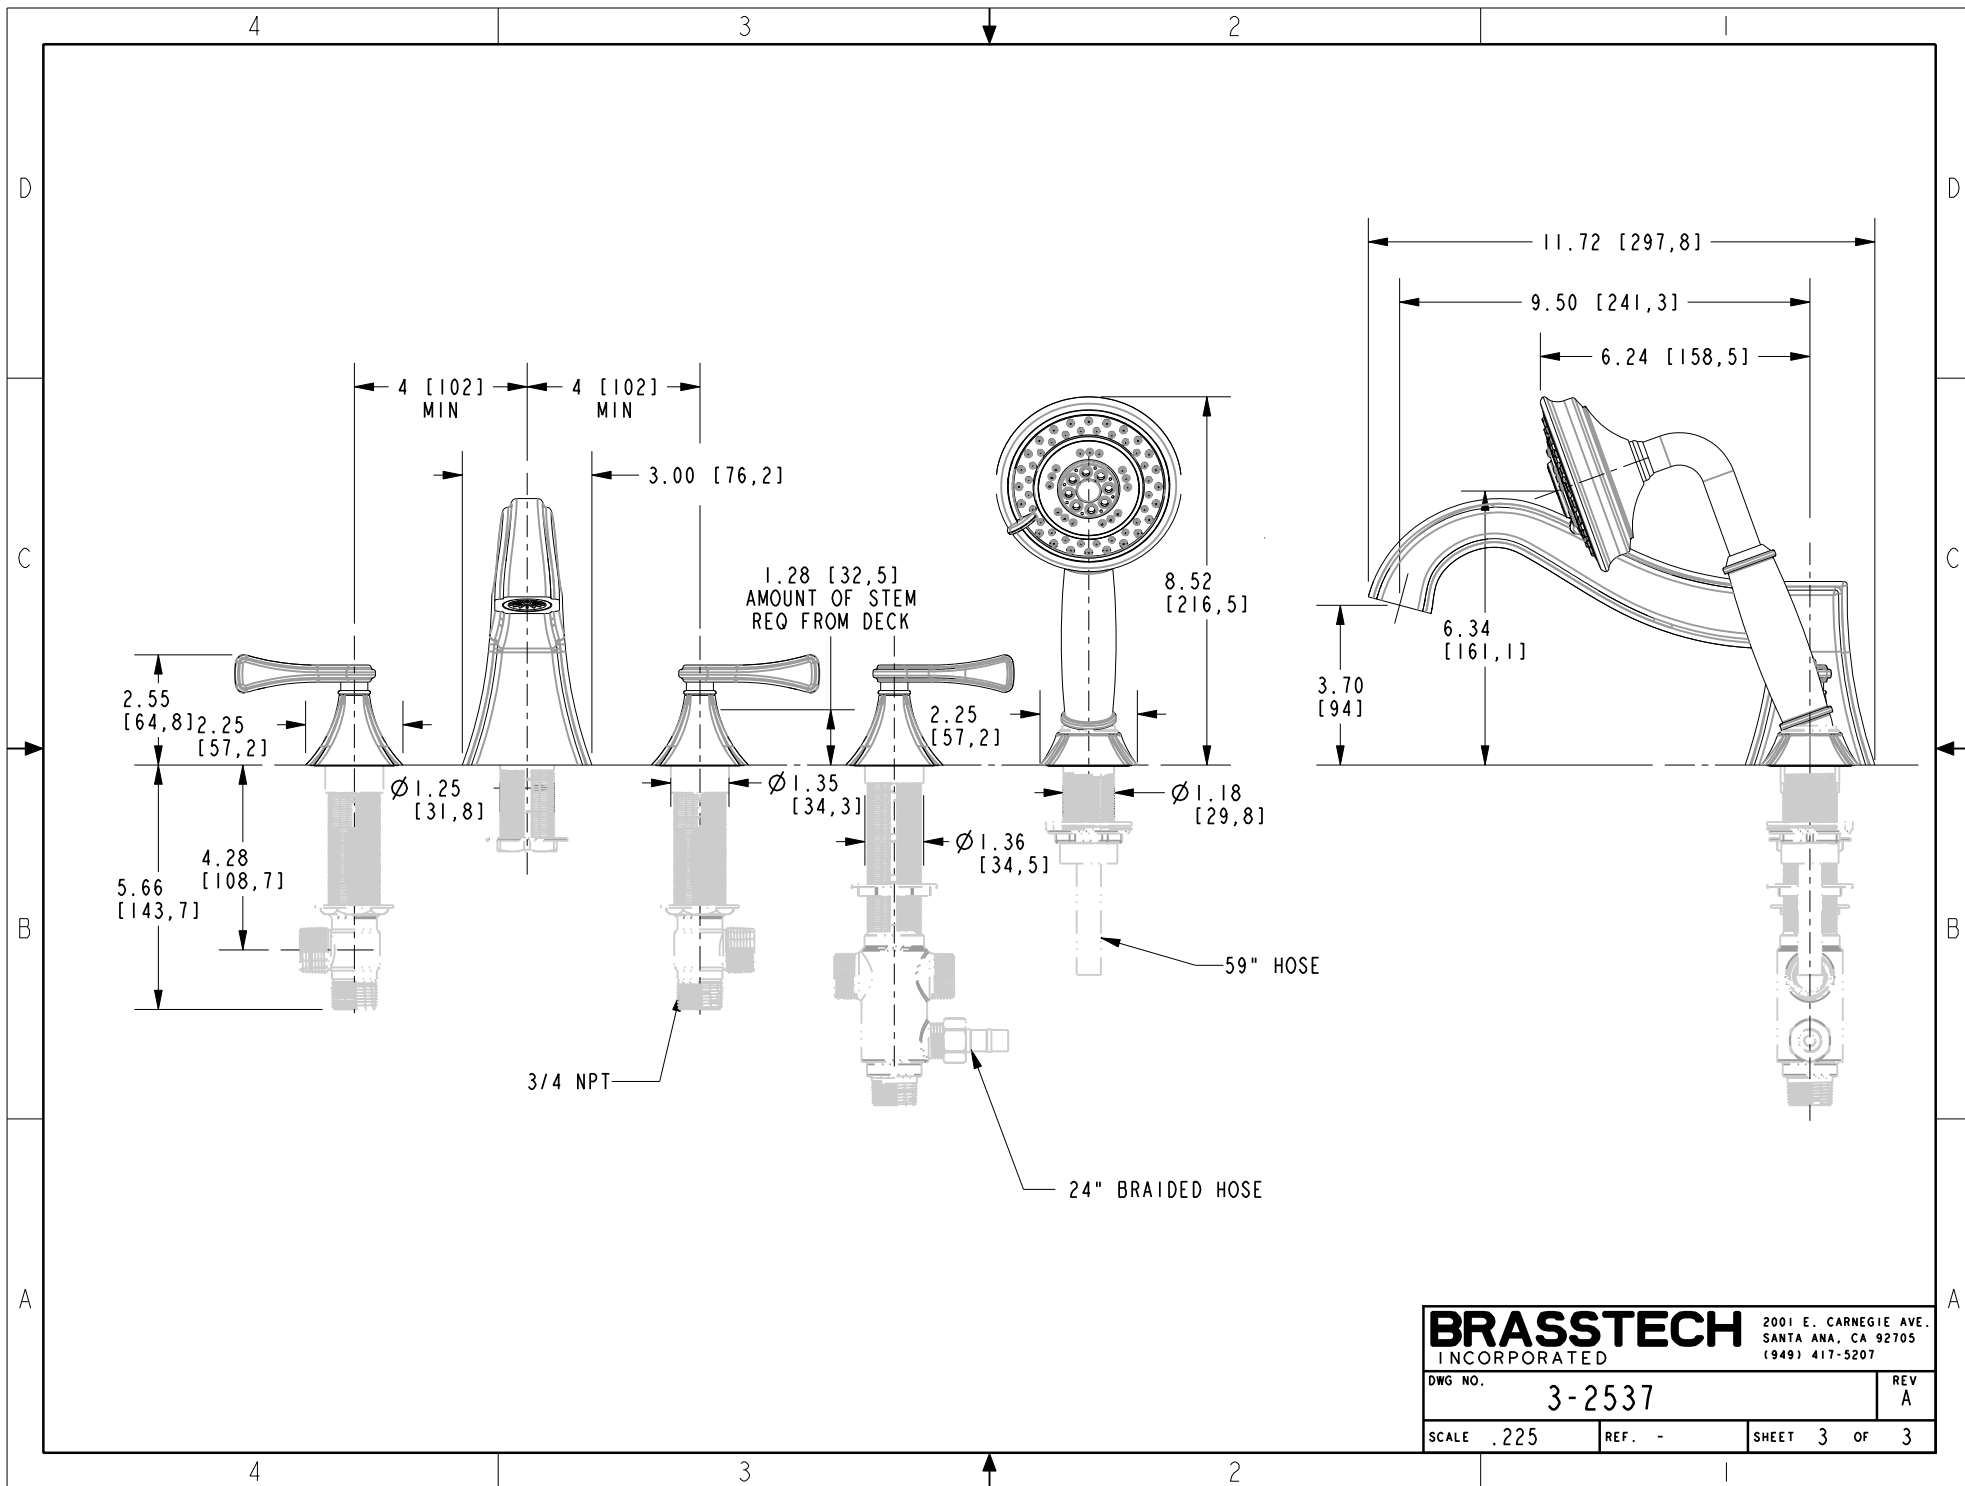

1-726  
SOLD SEPARATELY

SCALE .150

<b>BRASSTECH</b>		2001 E. CARNEGIE AVE.	
INCORPORATED		SANTA ANA, CA 92705	
DWG NO. 3-2537		REV A	
SCALE .250	REF. -	SHEET 2 OF 3	

<b>BRASSTECH</b>		2001 E. CARNEGIE AVE.	
INCORPORATED		SANTA ANA, CA 92705	
DWG NO. 3-2537		REV A	
SCALE .225	REF. -	SHEET 3 OF 3	