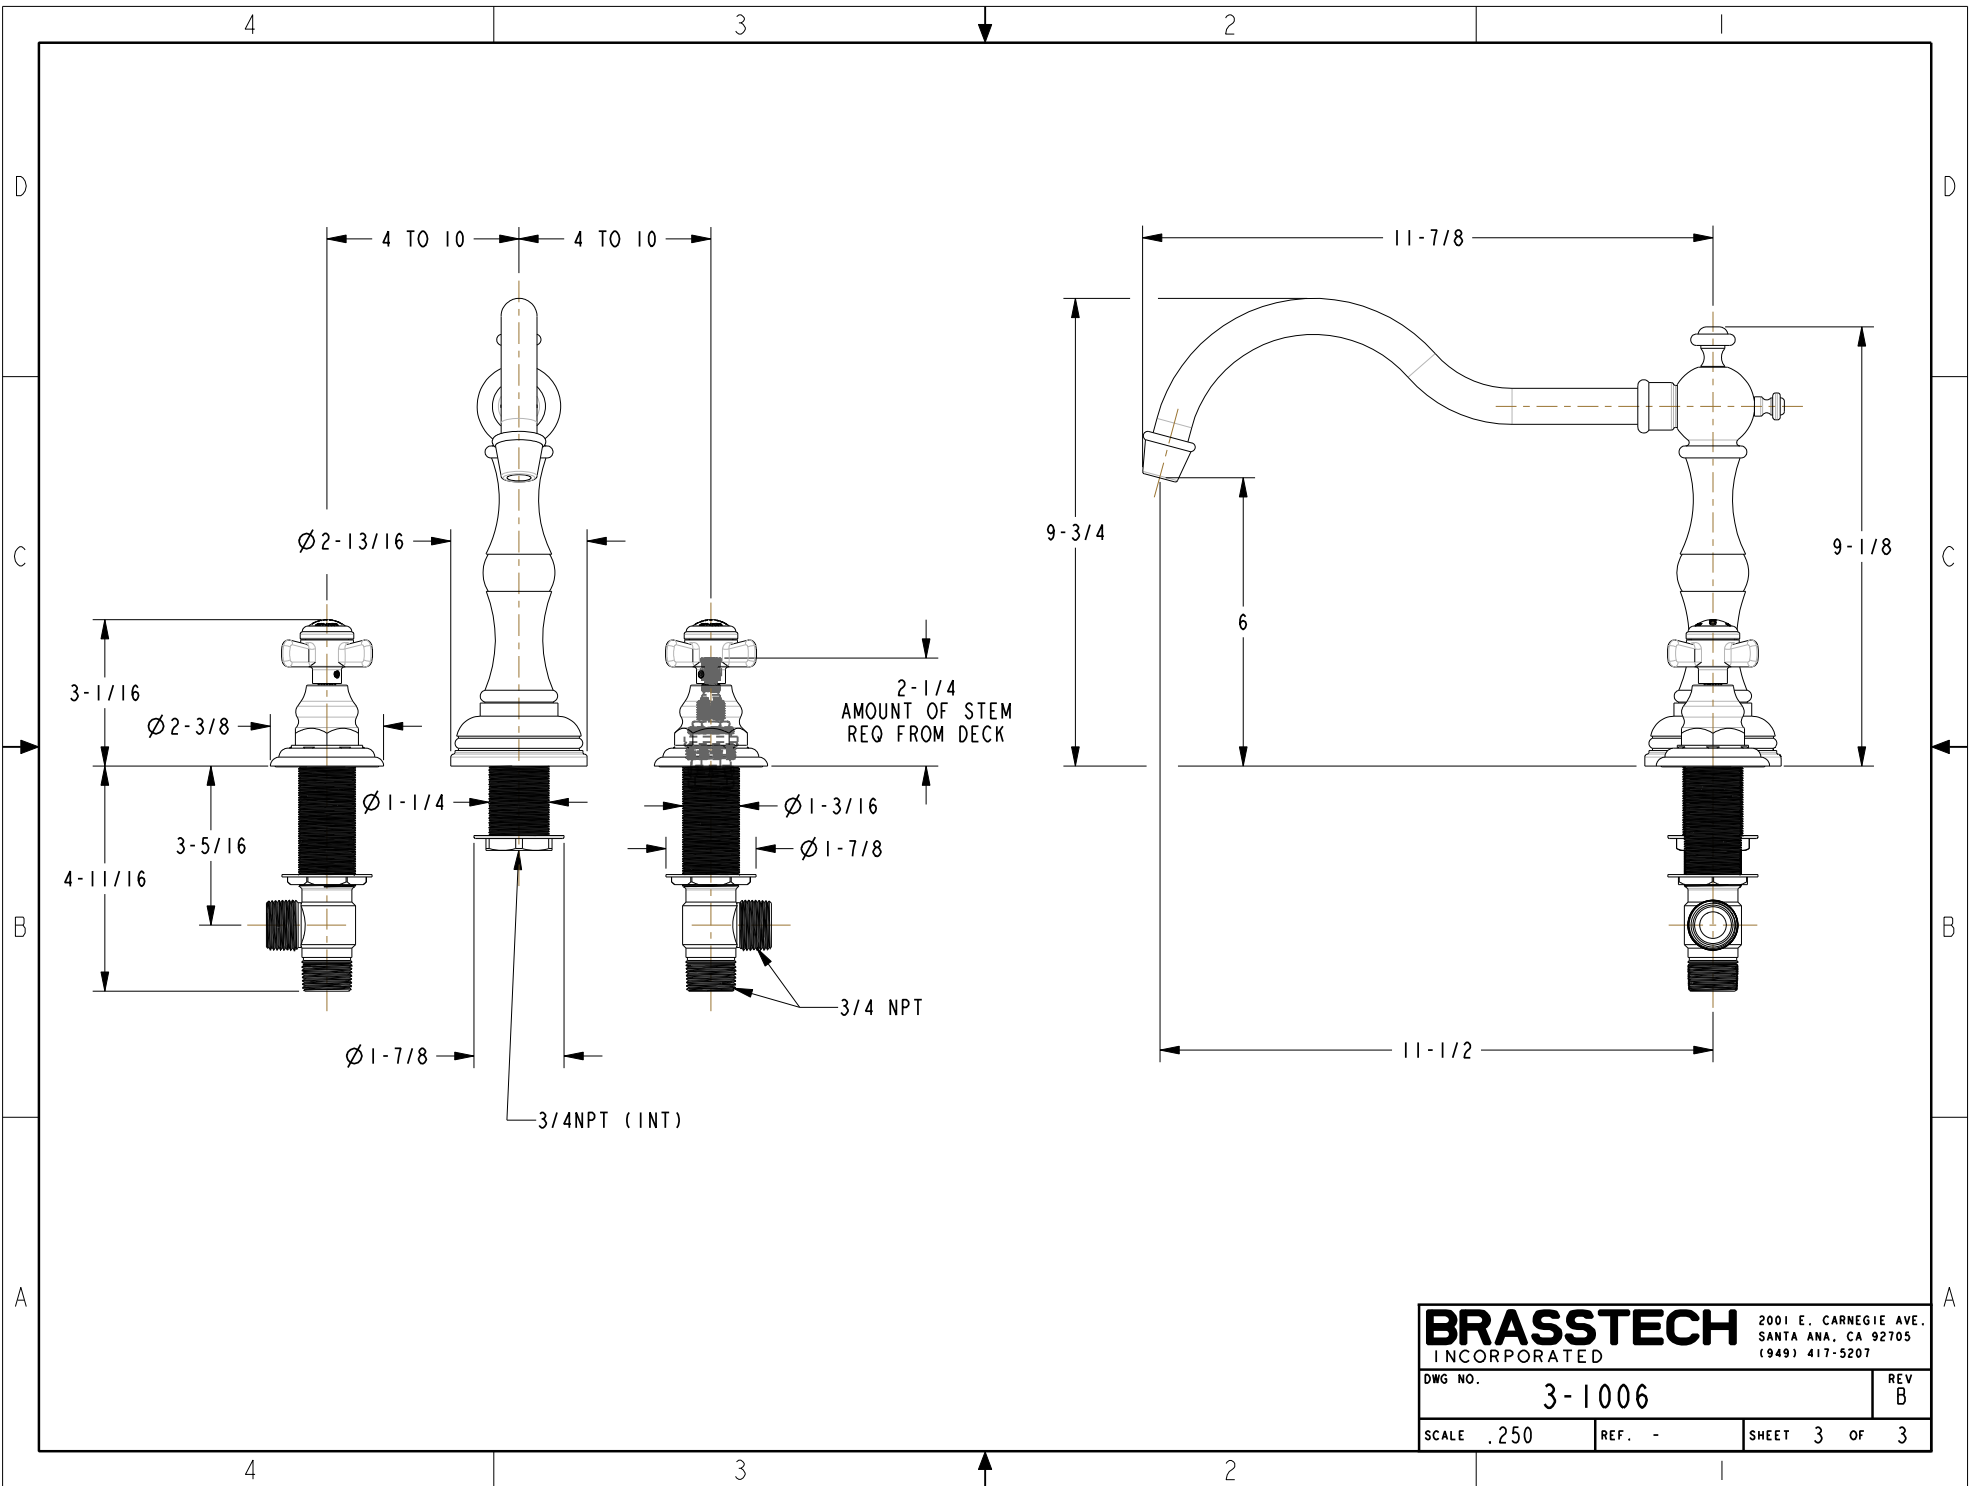

BRASSTECH		2001 E. CARNEGIE AVE. SANTA ANA, CA 92705 (949) 417-5207	
DWG NO.	3-1006	REV	B
SCALE	.375	REF.	-
		SHEET	2 OF 3

BRASSTECH		2001 E. CARNEGIE AVE. SANTA ANA, CA 92705 (949) 417-5207	
DWG NO.	3-1006	REV	B
SCALE	.250	REF.	-
SHEET 3		OF 3	