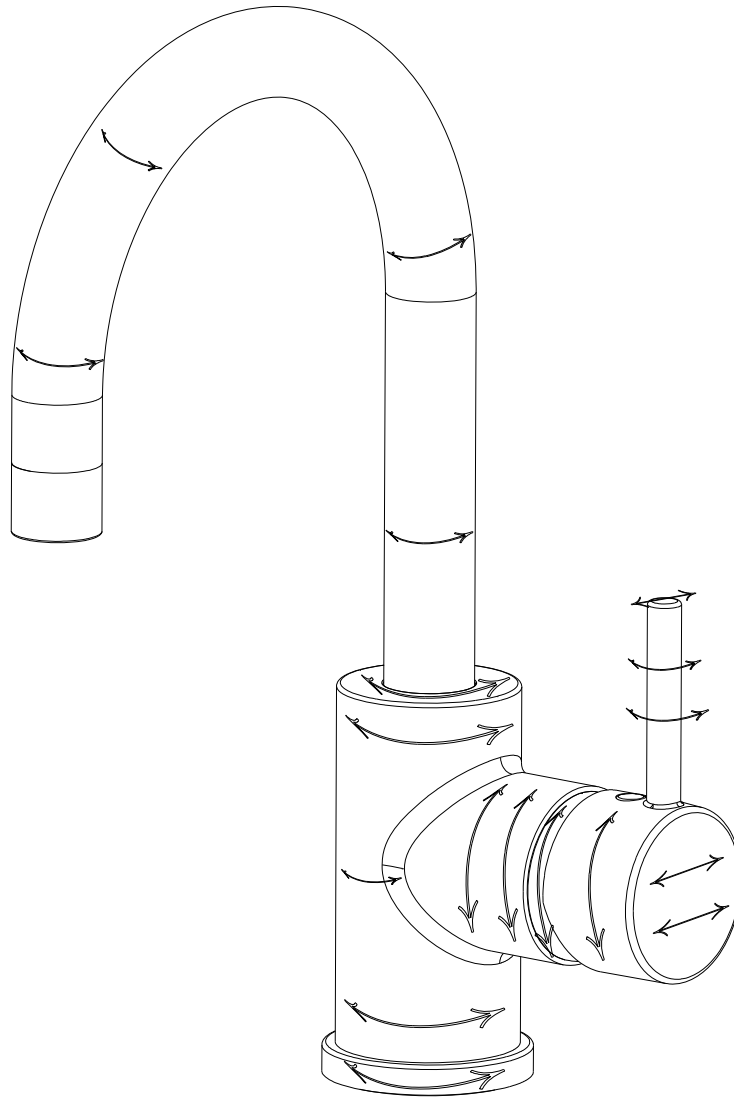

BRASSTECH		2001 E. CARNEGIE AVE. SANTA ANA, CA 92705 (949) 417-5207	
DWG NO.	8203	REV	C
SCALE .250	REF. -	SHEET 2	OF 4

BRASSTECH		2001 E. CARNEGIE AVE.	
INCORPORATED		SANTA ANA, CA 92705	
DWG NO. 8203		REV C	
SCALE .500	REF. -	SHEET 4 OF 4	