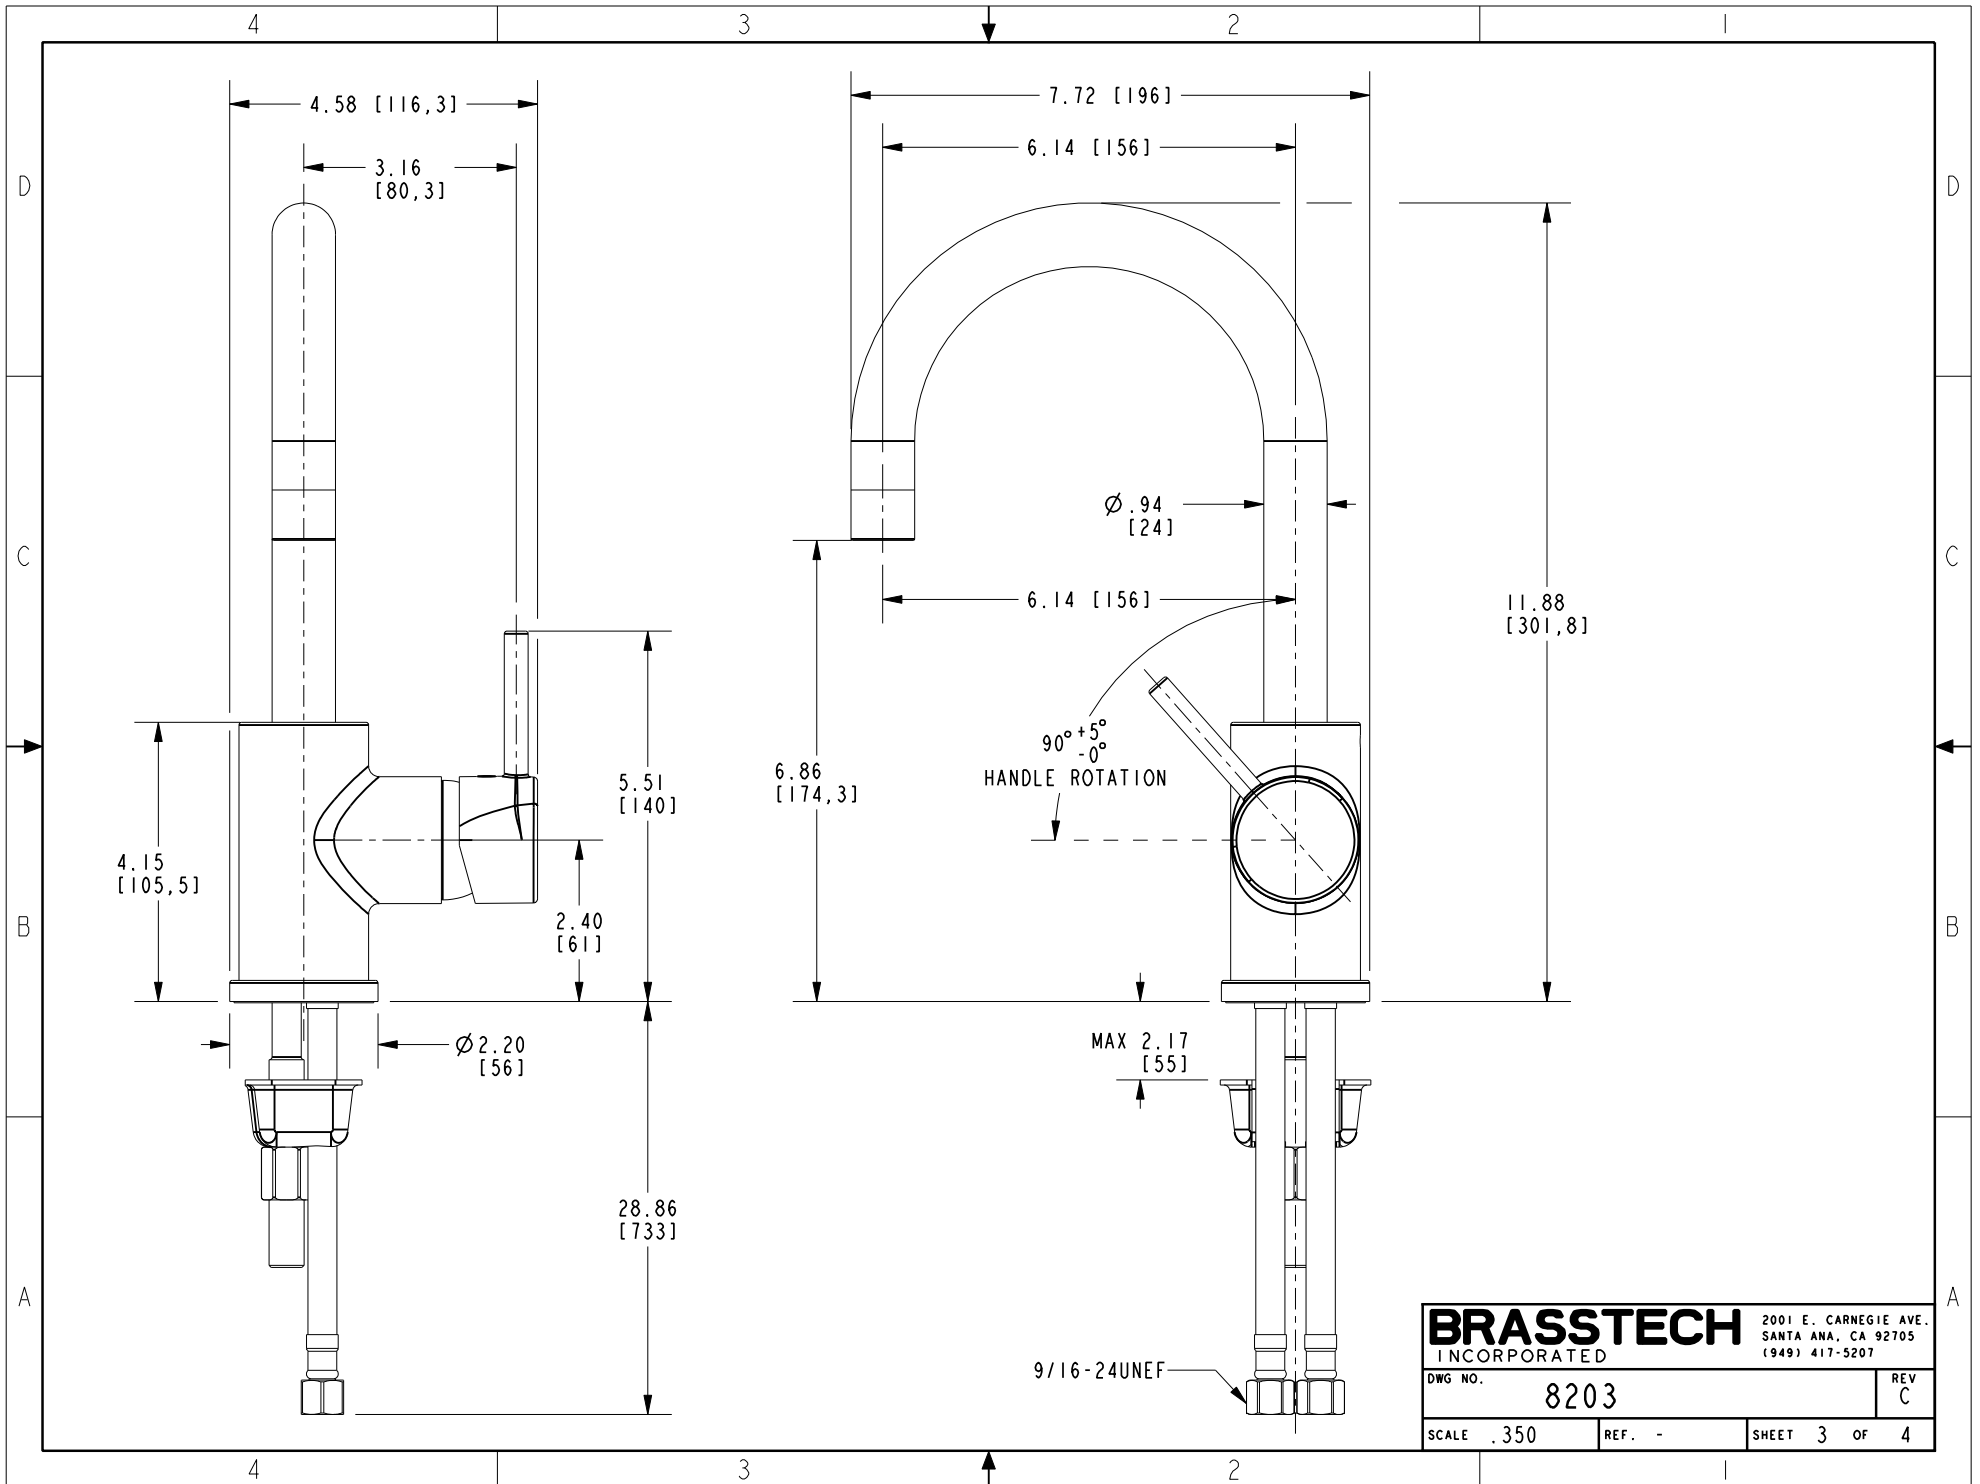

BRASSTECH		2001 E. CARNEGIE AVE. SANTA ANA, CA 92705 (949) 417-5207	
DWG NO.	8203	REV	C
SCALE .250	REF. -	SHEET 2	OF 4

BRASSTECH		2001 E. CARNEGIE AVE.	
INCORPORATED		SANTA ANA, CA 92705	
DWG NO. 8203		REV C	
SCALE .500	REF. -	SHEET 4 OF 4	