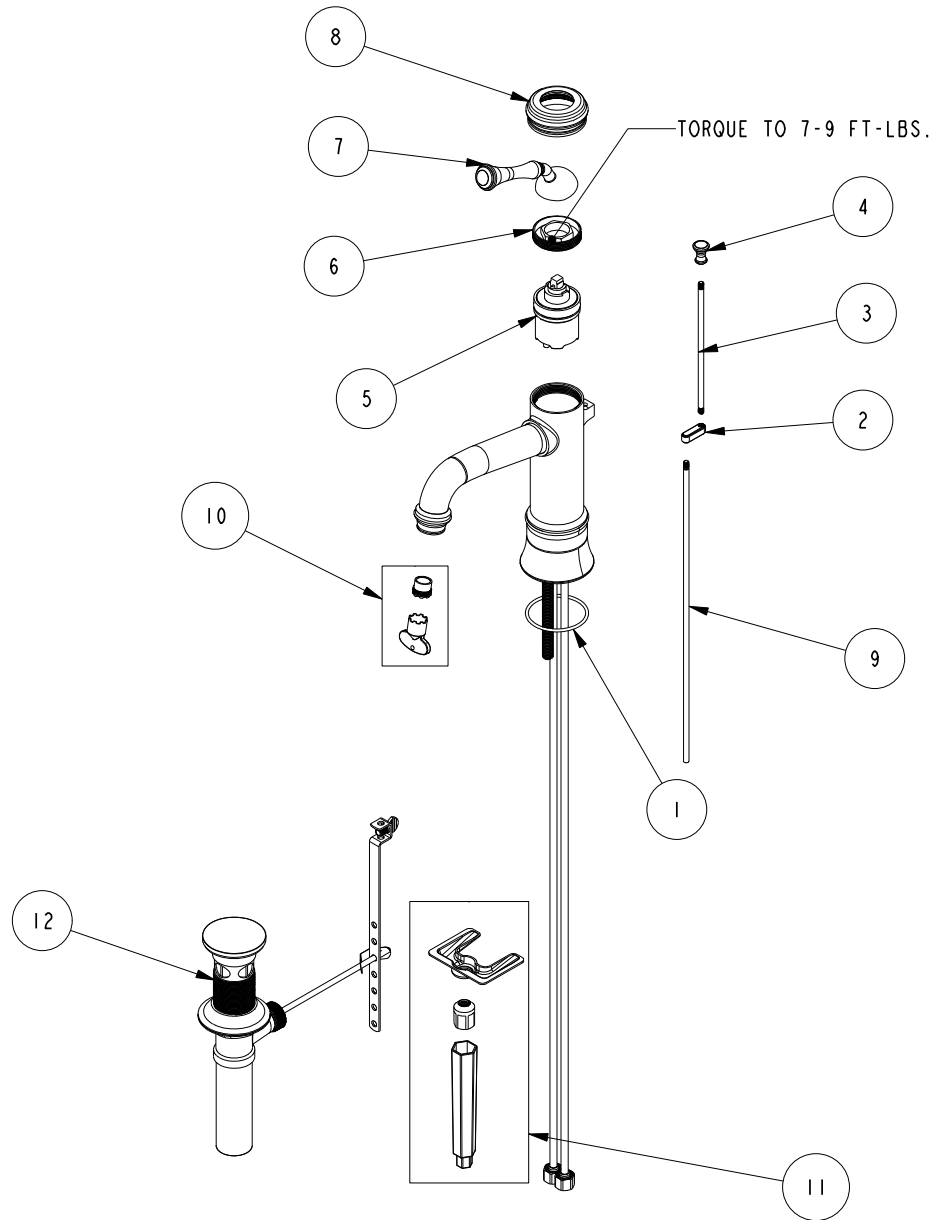

REPLACEMENT PARTS

ITEM	PT/ASSY	SPECIFY FINISH	DESCRIPTION
1	91753		O-RING, # 2-136, EP, 50 DURO - GREY
2	80166	YES	POP UP ROD LINK
3	11341	YES	3/16" POP UP ROD
4	11579	YES	POP UP ROD KNOB
5	1-588		CARTRIDGE, SLEEVE ASM
6	11340		CARTRIDGE PACKING NUT
7	2-623	YES	SINGLE LEVER HANDLE ASM
8	2-624	YES	CAP NUT ASSEMBLY
9	10288	YES	3/16" POP UP ROD
10	1-493		AERATOR, TT SIZE 1.2 GPM WITH KEY
11	1-494		SPOUT MOUNTING KIT
12	325	YES	POP UP ASSEMBLY

LAVATORY FAUCET SPOUT ASM
9203

REV L EN-4735 01/08/24 APPROVED K.N.

NEWPORT BRASS.

t: 949.417.5207 | www.newportbrass.com