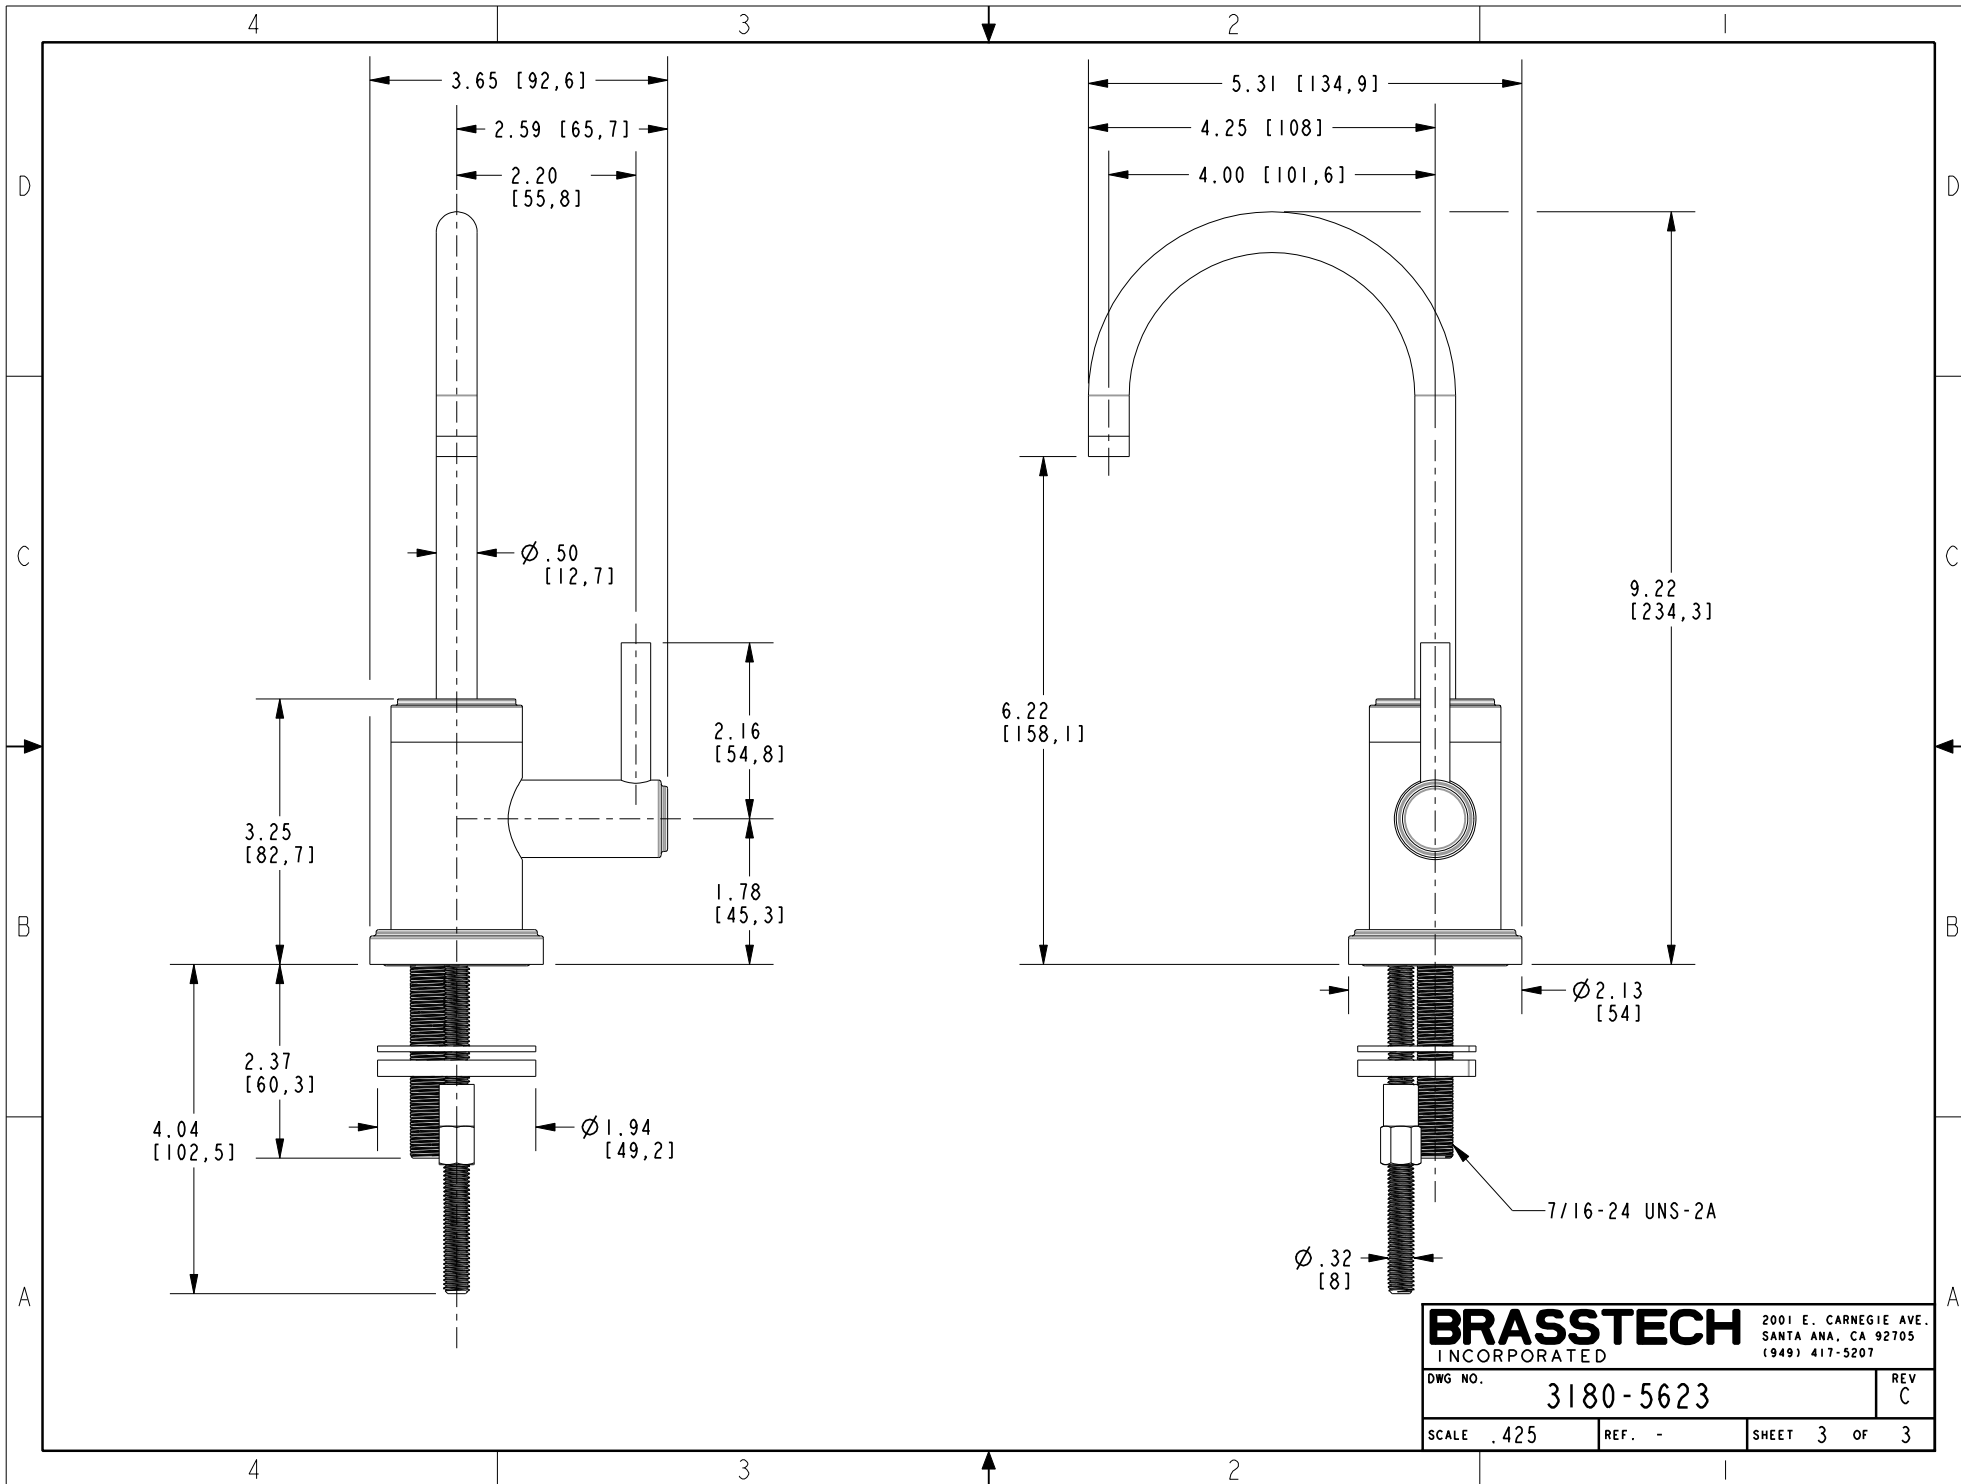

BRASSTECH		2001 E. CARNEGIE AVE.
INCORPORATED		SANTA ANA, CA 92705
		(949) 417-5207
DWG NO.	3180-5623	REV C
SCALE .325	REF. -	SHEET 2 OF 3

BRASSTECH INCORPORATED		2001 E. CARNEGIE AVE. SANTA ANA, CA 92705 (949) 417-5207	
DWG NO.	3180-5623	REV	C
SCALE	.425	REF.	-
		SHEET	3 OF 3