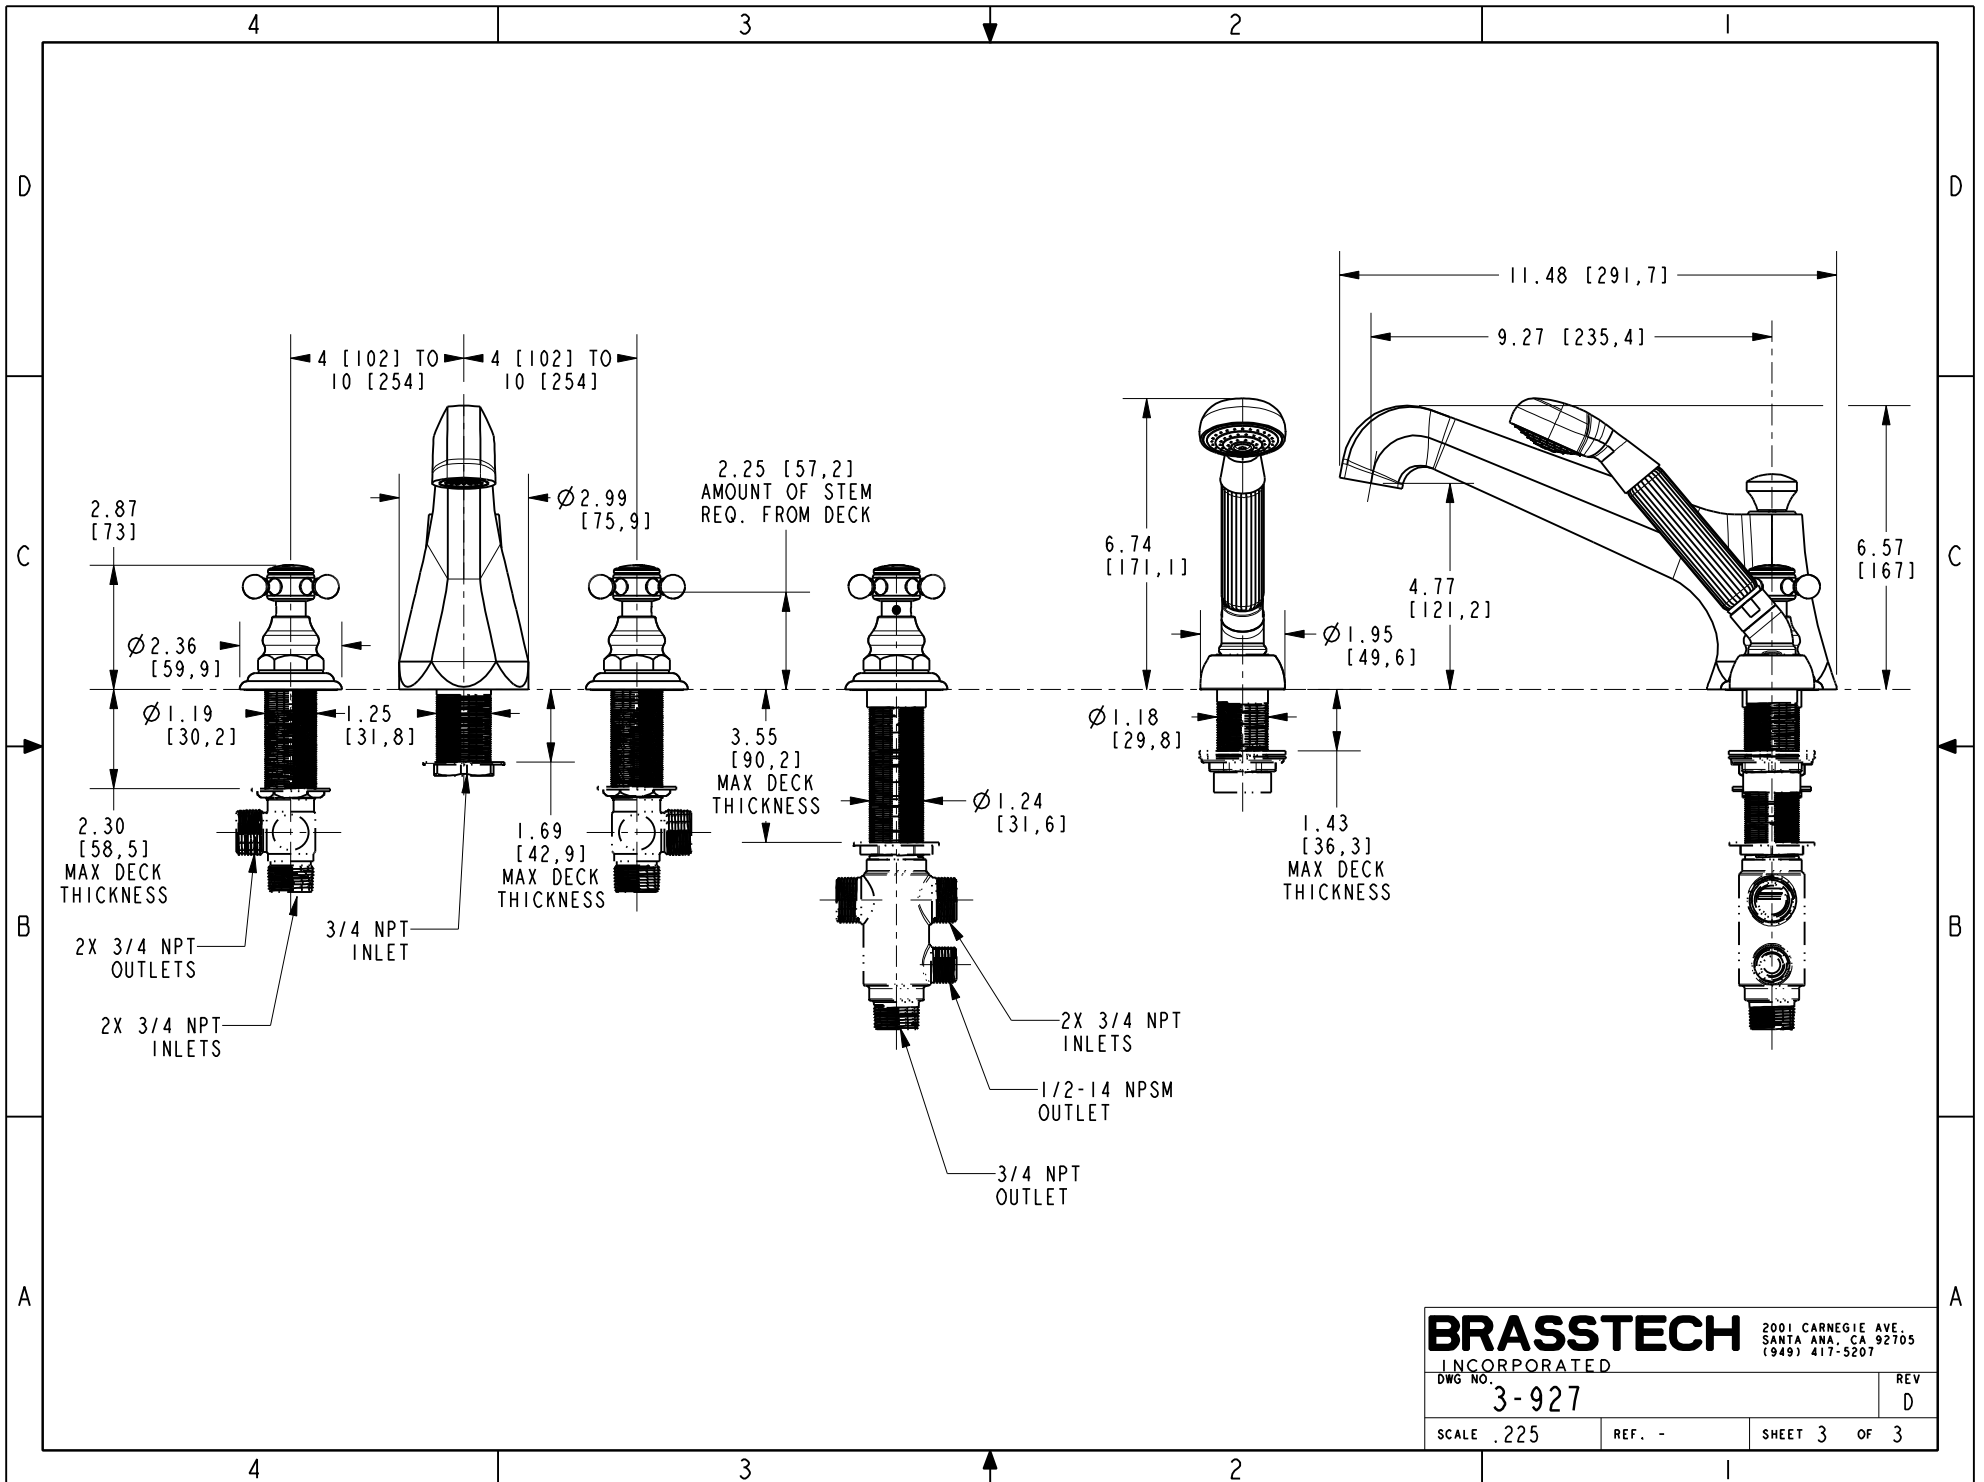

BRASSTECH 2001 CARNEGIE AVE.
INCORPORATED SANTA ANA, CA 92705
(949) 417-5207

DWG NO. 3-927	REV D
SCALE .200	REF. -
SHEET 2 OF 3	

BRASSTECH INCORPORATED
 2001 CARNEGIE AVE.
 SANTA ANA, CA 92705
 (949) 417-5207

DWG NO. 3-927

SCALE .225 REF. - SHEET 3 OF 3

REV D