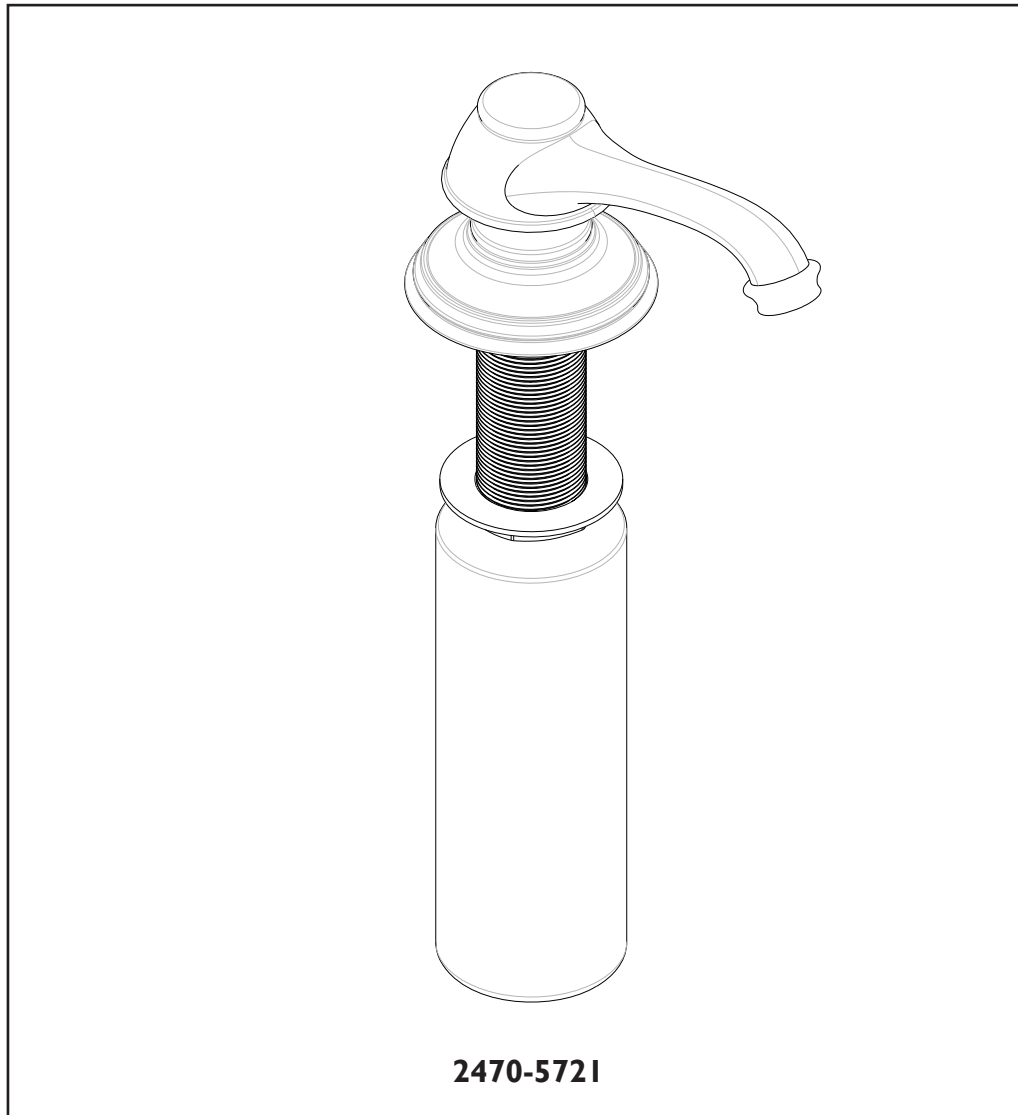

INSTALLATION INSTRUCTIONS SOAP/ LOTION DISPENSER

NEWPORT BRASS®

Flawless Beauty. From Faucet to Finish.™

Model No's:

2470-5721, 2500-5721

2001 CARNEGIE AVE, SANTA ANA CA 92705

(949) 417-5207

WWW.NEWPORTBRASS.COM