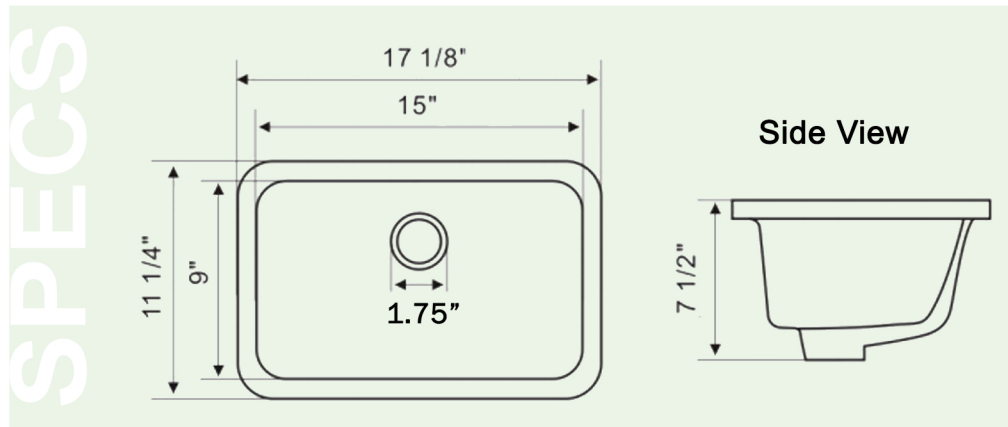

Great Point Collection

Vitreous China Bath Undermount
Rectangular White Sink

model:

UM-159-W

Nantucket
S I N K S

www.NantucketSinksUSA.com
info@nantucketsinksusa.com

OVERALL DIMENSIONS	INTERIOR BOWL	BOWL DEPTH	DRAIN OPENING	OVERFLOW
17.125" x 11.25"	15" x 9"	7.5" (ext.) 6.25" (int.)	1.75" Opening	Yes

FEATURES:

- Vitreous China undermount with porcelain enamel glaze; easy to clean
- With Overflow
- Limited lifetime manufacturer's warranty
- Fits 21" cabinet base minimum
- 1.75" Standard drain not included
- Nominal Dimensions - actual may vary by 1/4"
- Template and mounting clips included