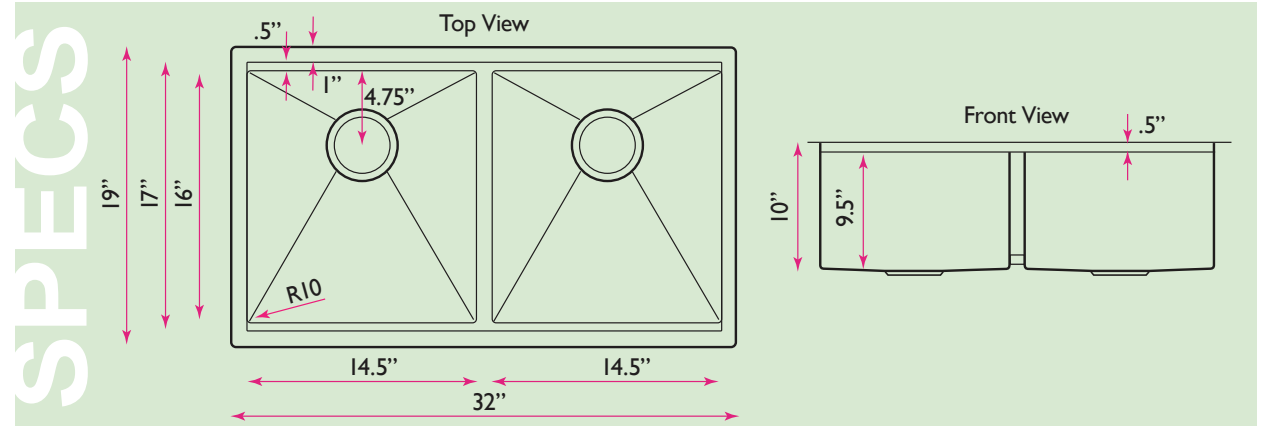

# Pro Series Collection

32 Inch 50/50 Offset Double Bowl Undermount Small Radius  
Stainless Steel Kitchen Sink

## SR-PS-3219-DE-16

www.NantucketSinksUSA.com  
info@nantucketsinksusa.com

OVERALL DIMENSIONS	INTERIOR BOWLS	INTERIOR BOWL DEPTH	BOTTOM GRID(S)	DRAIN DIMENSIONS
32" x 19" x 10"	14.5" x 16" Each	9.5"	INCLUDED	3.5" Opening