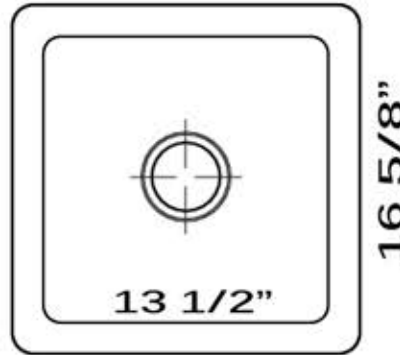

## Bar/Prep Undermount Kitchen Sink

MODEL:  
**SQRB-7**

TOP VIEW

SIDE VIEW

Overall Dimensions	Interior Dimensions	Interior Depth	Exterior Height	Drain Opening
16 5/8" Square	13 1/2" Square	7 1/4"	7 3/8"	3.5" -Drain Not Included

### FEATURES

- Solid Brass,
- 7.25" Bowl Depth
- Nominal dimensions, due to being hand crafted actual may vary by .25"
- Special Care Required
- Hand Hammered

PROJECT/ NAME:

ARCHITECT/CONTRACTOR:

MODEL:

JOB NOTES: