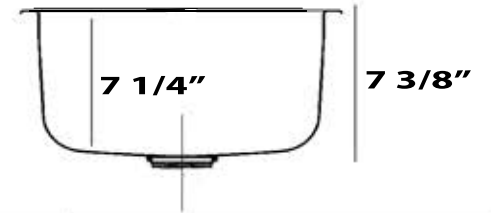

## Bar/Prep Undermount Kitchen Sink

MODEL:  
**SQRB-7**

TOP VIEW

SIDE VIEW

Overall Dimensions	Interior Dimensions	Interior Depth	Exterior Height	Drain Opening
16 5/8" Square	13 1/2" Square	7 1/4"	7 3/8"	3.5" -Drain Not Included

### FEATURES

- Solid Brass,
- 7.25" Bowl Depth
- Nominal dimensions, due to being hand crafted actual may vary by .25"
- Special Care Required
- Hand Hammered

PROJECT/ NAME:

ARCHITECT/CONTRACTOR:

MODEL:

JOB NOTES: