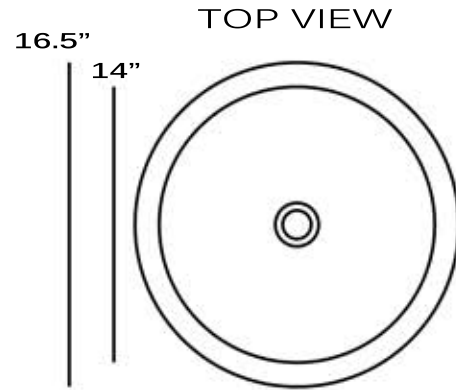

Brightwork Home Collection

Premium Undermount Bath Sink

MODEL:
RLB-OF / RLN-OF
 (Brass) (Nickel)

Overall Dimensions	Interior Bowl	Drain	Overflow	Reverse Model
16.5" Diameter	14" Diameter	1.5"	Yes	NA

FEATURES

- Solid Brass Construction
- 7" Interior Bowl Depth
- Nickel or Brass Finish
- Special Care Required
- Hand Hammered

* Nominal Dimensions - Actual May Vary by up to .25"

PROJECT/ NAME:

ARCHITECT/CONTRACTOR: