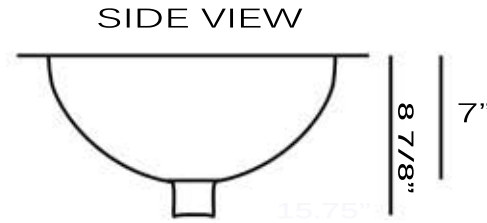

Brightwork Home Collection

Premium Undermount Bath Sink

MODEL:
RLB-OF / RLN-OF
 (Brass) (Nickel)

Overall Dimensions	Interior Bowl	Drain	Overflow	Reverse Model
16.5" Diameter	14" Diameter	1.5"	Yes	NA

FEATURES

- Solid Brass Construction
- 7" Interior Bowl Depth
- Nickel or Brass Finish
- Special Care Required
- Hand Hammered

* Nominal Dimensions - Actual May Vary by up to .25"

PROJECT/ NAME:

ARCHITECT/CONTRACTOR: