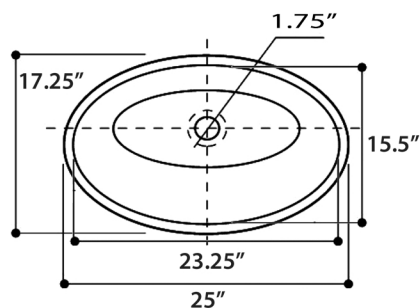

Regatta Collection

Fireclay Bathroom Vanity Sink

MODEL:
RC70640W "TORTOLA"

TOP VIEW

FRONT VIEW

SIDE VIEW

Overall Dimensions	Interior Bowl	Interior Depth	Exterior Height	Drain Dimensions
25" x 17.25"	23.25" x 15.5"	6.75"	8"	1.75"

FEATURES

- Genuine Italian Fireclay
- Nominal Dimensions - Actual may vary by 1/4"
- Topmount; Template Not Included
- No Overflow
- Made in Italy
- Do not clean with abrasive cleansers or pads
- Limited Warranty For Manufacturer Defects