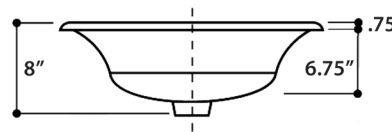

Regatta Collection

Fireclay Bathroom Vanity Sink

MODEL:
RC70640W "TORTOLA"

TOP VIEW

FRONT VIEW

SIDE VIEW

Overall Dimensions	Interior Bowl	Interior Depth	Exterior Height	Drain Dimensions
25" x 17.25"	23.25" x 15.5"	6.75"	8"	1.75"

FEATURES

- Genuine Italian Fireclay
- Nominal Dimensions - Actual may vary by 1/4"
- Topmount; Template Not Included
- No Overflow
- Made in Italy
- Do not clean with abrasive cleansers or pads
- Limited Warranty For Manufacturer Defects