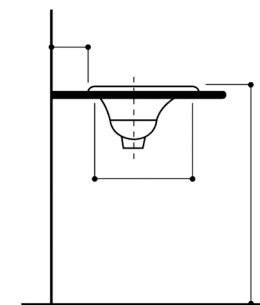

Regatta Collection

Fireclay Bathroom Vanity Sink

MODEL:
RC70640W "TORTOLA"

TOP VIEW

FRONT VIEW

SIDE VIEW

Overall Dimensions	Interior Bowl	Interior Depth	Exterior Height	Drain Dimensions
25" x 17.25"	23.25" x 15.5"	6.75"	8"	1.75"

FEATURES

- Genuine Italian Fireclay
- Nominal Dimensions - Actual may vary by 1/4"
- Topmount; Template Not Included
- No Overflow
- Made in Italy
- Do not clean with abrasive cleansers or pads
- Limited Warranty For Manufacturer Defects