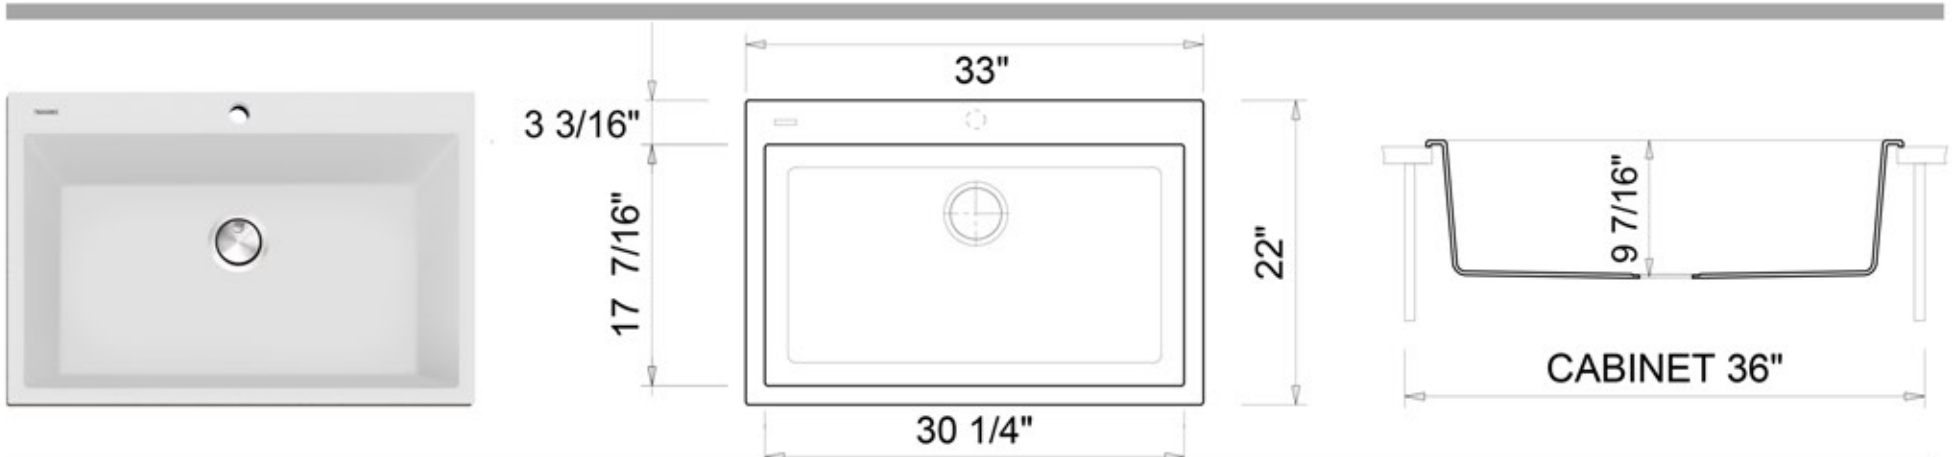

Granite Composite
 Premium Granite Composite
 Dual-mount Kitchen Sink

MODEL:
PR3322-DM-W

Overall Dimensions	Interior Bowl	Bowl Depth	Height	Drain Dimension
33" x 22"	30.25" x 17.4375"	9.4375"	11"	3.5"

FEATURES