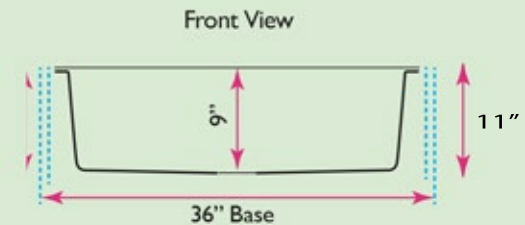

Plymouth Collection

33 Inch Single Bowl Undermount
Granite Composite Kitchen Sink

model:

PR3320-BL-UM

Nantucket
S I N K S

www.NantucketSinksUSA.com
info@nantucketsinksusa.com

SPECS

OVERALL DIMENSIONS	INTERIOR BOWL	INTERIOR BOWL DEPTH	DRAIN DIMENSIONS	BOTTOM GRID
33" x 18.625" x 11"	30" x 17.5"	9"	3.5" Drain Opening	BG-PR3320