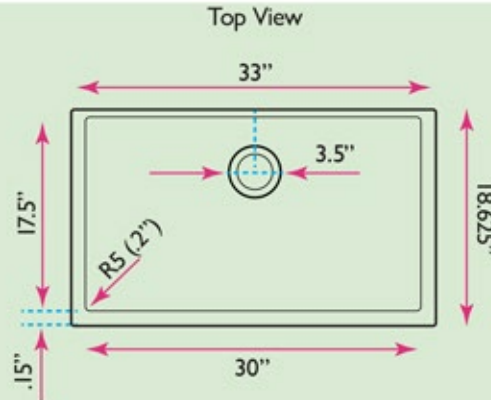

Plymouth Collection

33 Inch Single Bowl Undermount
Granite Composite Kitchen Sink

model:

PR3320-BL-UM

Nantucket
S I N K S

www.NantucketSinksUSA.com
info@nantucketsinksusa.com

SPECS

OVERALL DIMENSIONS	INTERIOR BOWL	INTERIOR BOWL DEPTH	DRAIN DIMENSIONS	BOTTOM GRID
33" x 18.625" x 11"	30" x 17.5"	9"	3.5" Drain Opening	BG-PR3320