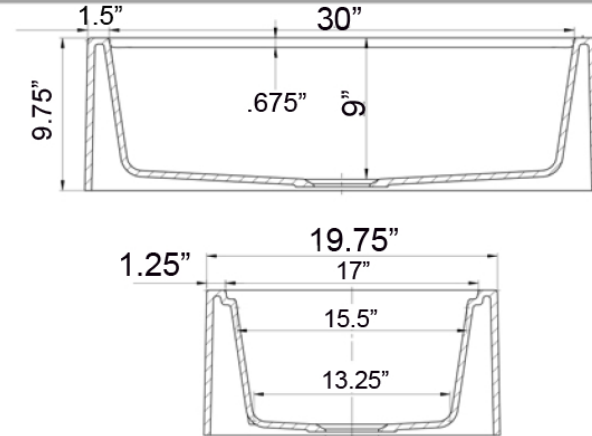

Rockport Collection

Premium Granite Composite Farmhouse Apron Sink
Workstation with included Cutting Board

MODEL:

PR3320-APS-W

Overall Dimensions	Interior Bowl Opening	Apron Height	Bowl Depth	Drain Dimensions
32.75" x 19.75" x 9.75"	30" x 17" top edge 28" x 15.5" basin	9.75"	9"	3.5" - drain included

Features

- Apron or custom base cabinet required
- Reversible design - 2 corner radius options
- Stainless Steel Roll Up Mat (RUM165) included
- Wood Cutting board Included
- Due to sink thickness - may require an extended flange
- Material is sound absorbing and stain resistant
- Non-porous surface is hygienic and scratch resistant
- Inside basin is sloped for superior drainage
- included matching disposal flange and basket strainer.