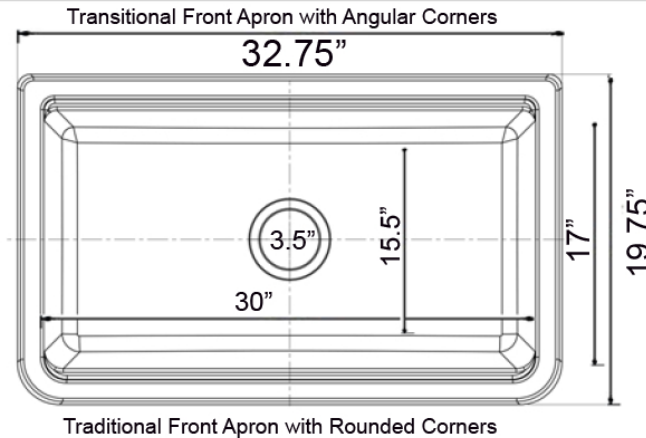

Rockport Collection

Premium Granite Composite Farmhouse Apron Sink
Workstation with included Cutting Board

MODEL:

PR3320-APS-W

Overall Dimensions	Interior Bowl Opening	Apron Height	Bowl Depth	Drain Dimensions
32.75" x 19.75" x 9.75"	30" x 17" top edge 28" x 15.5" basin	9.75"	9"	3.5" - drain included

Features

- Apron or custom base cabinet required
- Reversible design - 2 corner radius options
- Stainless Steel Roll Up Mat (RUM165) included
- Wood Cutting board Included
- Due to sink thickness - may require an extended flange
- Material is sound absorbing and stain resistant
- Non-porous surface is hygienic and scratch resistant
- Inside basin is sloped for superior drainage
- included matching disposal flange and basket strainer.