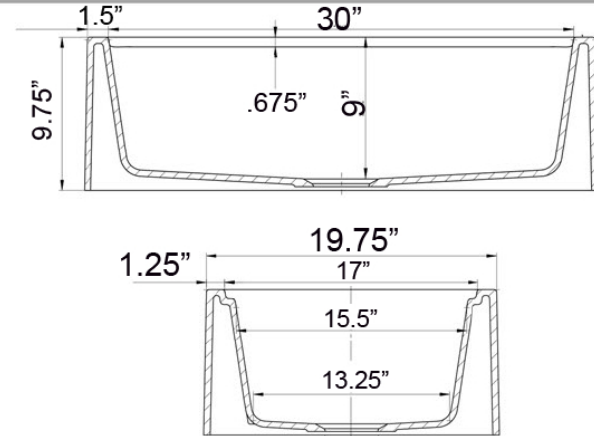

Rockport Collection

Premium Granite Composite Farmhouse Apron Sink
Workstation with included Cutting Board

MODEL:
PR3320-APS-G

Overall Dimensions	Interior Bowl Opening	Apron Height	Bowl Depth	Drain Dimensions
32.75" x 19.75" x 9.75"	30" x 17" top edge 28" x 15.5" basin	9.75"	9"	3.5" - drain included

Features

- Apron or custom base cabinet required
- Reversible design - 2 corner radius options
- Stainless Steel Roll Up Mat (RUM165) included
- Wood Cutting board Included
- Due to sink thickness - may require an extended flange
- Material is sound absorbing and stain resistant
- Non-porous surface is hygienic and scratch resistant
- Inside basin is sloped for superior drainage
- included matching disposal flange and basket strainer