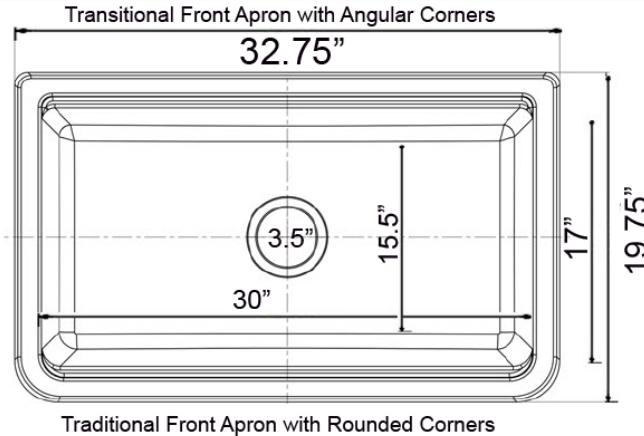

Rockport Collection

Premium Granite Composite Farmhouse Apron Sink
Workstation with included Cutting Board

MODEL:
PR3320-APS-G

Overall Dimensions	Interior Bowl Opening	Apron Height	Bowl Depth	Drain Dimensions
32.75" x 19.75" x 9.75"	30" x 17" top edge 28" x 15.5" basin	9.75"	9"	3.5" - drain included

Features

- Apron or custom base cabinet required
- Reversible design - 2 corner radius options
- Stainless Steel Roll Up Mat (RUM165) included
- Wood Cutting board Included
- Due to sink thickness - may require an extended flange
- Material is sound absorbing and stain resistant
- Non-porous surface is hygienic and scratch resistant
- Inside basin is sloped for superior drainage
- included matching disposal flange and basket strainer