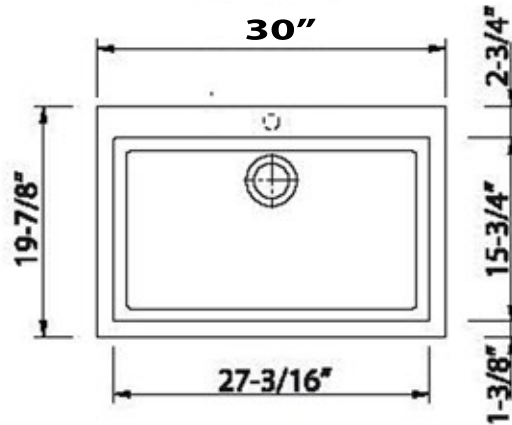

Granite Composite
 Premium Granite Composite
 Dual-mount Kitchen Sink

MODEL:
PR3020-DM-BL

Overall Dimensions	Interior Bowl	Bowl Depth	Height	Drain Dimension
30" x 19.875""	27.1875" x 15.75""	7.875"	8.25"	3.5"