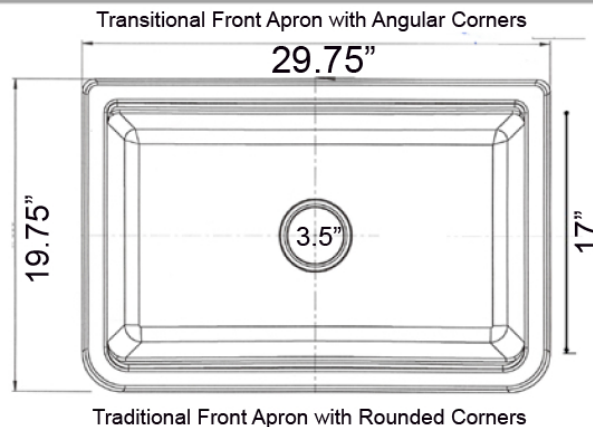

Rockport Collection

Premium Granite Composite Farmhouse Apron Sink
Workstation with included Cutting Board

MODEL:
PR3020-APS-W

Overall Dimensions	Interior Bowl Opening	Apron Height	Bowl Depth	Drain Dimensions
29.75" x 19.75" x 9.75"	27" x 17" top edge 26.5" x 15.5" basin	9.75"	9"	3.5" - drain included

Features

- Apron or custom base cabinet required
- Reversible design - 2 corner radius options
- Stainless Steel Roll Up Mat (RUM165) included
- Wood Cutting board Included
- Due to sink thickness - may require an extended flange
- Material is sound absorbing and stain resistant
- Non-porous surface is hygienic and scratch resistant
- Inside basin is sloped for superior drainage
- included matching disposal flange and basket strainer.