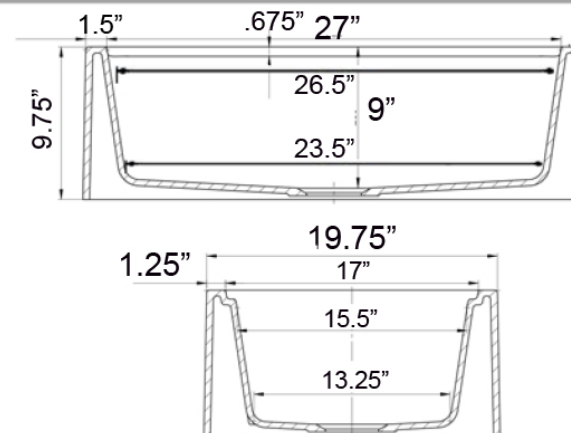

Rockport Collection

Premium Granite Composite Farmhouse Apron Sink
Workstation with included Cutting Board

MODEL:
PR3020-APS-W

Overall Dimensions	Interior Bowl Opening	Apron Height	Bowl Depth	Drain Dimensions
29.75" x 19.75" x 9.75"	27" x 17" top edge 26.5" x 15.5" basin	9.75"	9"	3.5" - drain included

Features

- Apron or custom base cabinet required
- Reversible design - 2 corner radius options
- Stainless Steel Roll Up Mat (RUM165) included
- Wood Cutting board Included
- Due to sink thickness - may require an extended flange
- Material is sound absorbing and stain resistant
- Non-porous surface is hygienic and scratch resistant
- Inside basin is sloped for superior drainage
- included matching disposal flange and basket strainer.