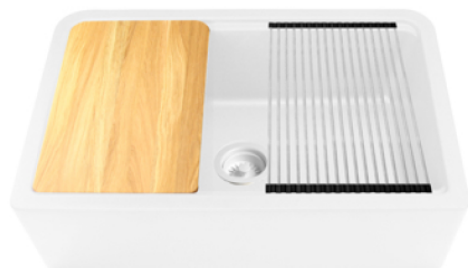

Rockport Collection

Premium Granite Composite Farmhouse Apron Sink
Workstation with included Cutting Board

MODEL:
PR3020-APS-W

Overall Dimensions	Interior Bowl Opening	Apron Height	Bowl Depth	Drain Dimensions
29.75" x 19.75" x 9.75"	27" x 17" top edge 26.5" x 15.5" basin	9.75"	9"	3.5" - drain included

Features

- Apron or custom base cabinet required
- Reversible design - 2 corner radius options
- Stainless Steel Roll Up Mat (RUM165) included
- Wood Cutting board Included
- Due to sink thickness - may require an extended flange
- Material is sound absorbing and stain resistant
- Non-porous surface is hygienic and scratch resistant
- Inside basin is sloped for superior drainage
- included matching disposal flange and basket strainer.